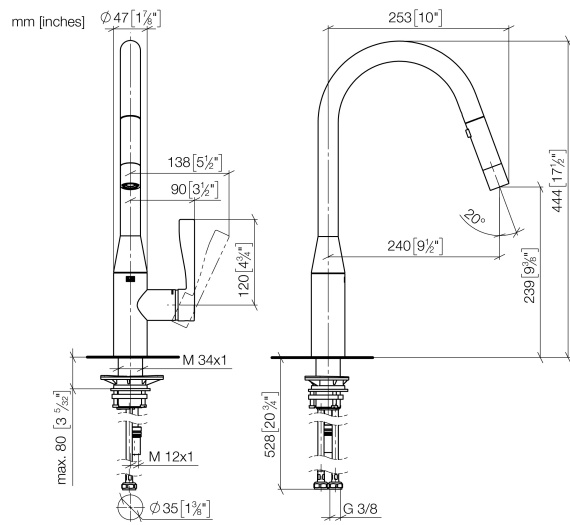

33 870 895

- 240mm projection
- pivotable spout 360°
- Optional swivel limiter available with swivel limiter set 12 821 970 90
- laminar and spray flow
- height of mixer 444 mm
- height up to laminar flow regulator 240 mm
- hole diameter 35 mm
- 1800 mm metal shower hose
- sprayface with anti-scaling system
- max. flow 10.4 l/min at 3 bar flow pressure
- lead-free
- This product can help a building meet the requirements of Green Building Rating Systems, e.g. LEED®, BREEAM®, DGNB

Recommended miscellaneous

Swivel limitation set - 12 821 970 90

Recommended miscellaneous

Strainer waste with control handle - Brushed Platinum 10 712 970-06

Recommended miscellaneous

Dispenser without rosette - Brushed Platinum 82 424 970-06

33 870 895

Flow rate chart

Certificates

Belgaqua_21-027- 27_3. LGA_28657. GDV_0400314.

33 870 895

Spare parts list

No.	Item Number	Name	Quantity used	Delivery time
1	90 12 11 148 00-06	shower	1	10
2	04 30 02 120 00-85	hose	1	30
3	90 28 22 302 00-06	spout	1	10
4	09 28 10 160 90	ring	1	2
5	09 28 10 162 90	ring	1	2
6	09 28 10 161 90	ring	1	2
7	90 15 05 064 00 90	cartridge	1	2
8	09 23 10 072 90	nut	1	60
9	09 14 10 190 90	seal	1	2
10	09 28 30 030-06	cover	1	10
11	09 20 89 020-06	handle	1	10
12	90 31 11 063 00 90	pin	1	2
13	90 31 20 087 00-06	plug	1	10
14	04 30 04 101 00 90	hose	2	2
15	04 28 20 067 00 90	pipe	1	2
16	04 30 11 040 00 90	fixing set	1	2
17	09 20 93 056 90	insert	1	2
18	90 24 03 253 00 90	adaptor	1	2
19	09 30 03 038 90	hose	1	2
20	04 21 50 010 00 90	accessories	1	2
21	90 30 09 031 00 90	key	1	2