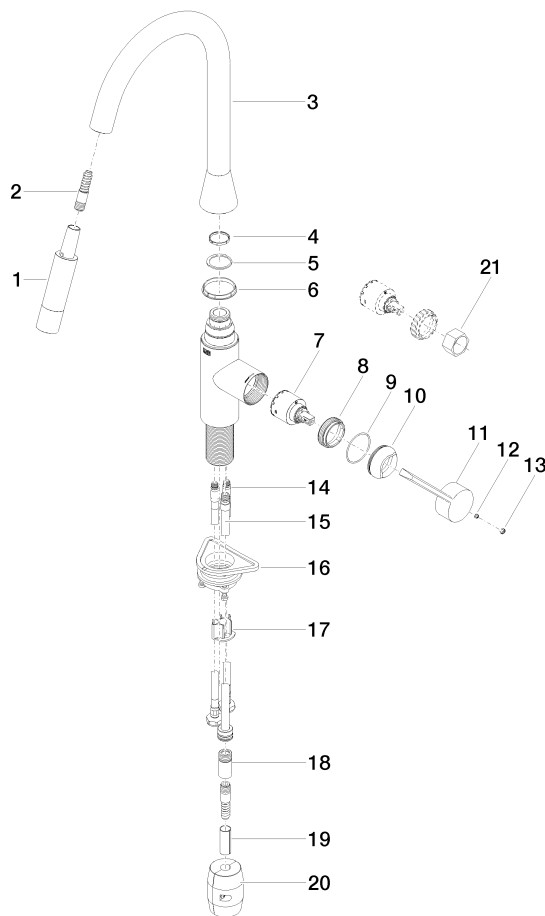

33 870 895

- 240mm projection
- pivotable spout 360°
- Optional swivel limiter available with swivel limiter set 12 821 970 90
- laminar and spray flow
- height of mixer 444 mm
- height up to laminar flow regulator 240 mm
- hole diameter 35 mm
- 1800 mm metal shower hose
- sprayface with anti-scaling system
- max. flow 10.4 l/min at 3 bar flow pressure
- lead-free
- This product can help a building meet the requirements of Green Building Rating Systems, e.g. LEED®, BREEAM®, DGNB

Intrinsic protection against back flow.

	Brushed Platinum	33 870 895-06
	Chrome	33 870 895-00
	Platinum	33 870 895-08
	Durabrace (23kt Gold)	33 870 895-09
	Dark Chrome	33 870 895-19
	Brushed Durabrace (23kt Gold)	33 870 895-28
	Matte Black	33 870 895-33
	Brushed Champagne (22kt Gold)	33 870 895-46
	Champagne (22kt Gold)	33 870 895-47
	Brushed Chrome	33 870 895-93
	Brushed Dark Platinum	33 870 895-99

Recommended miscellaneous

Swivel limitation set - 12 821 970 90

Recommended miscellaneous

Strainer waste with control handle - Brushed Platinum 10 712 970-06

Recommended miscellaneous

Dispenser without rosette - Brushed Platinum 82 424 970-06

33 870 895

Flow rate chart

Certificates

Belgaqua_21-027- 27_3. LGA_28657. GDV_0400314.

33 870 895

Spare parts list

No.	Item Number	Name	Quantity used	Delivery time
1	90 12 11 148 00-06	shower	1	10
2	04 30 02 120 00-85	hose	1	30
3	90 28 22 302 00-06	spout	1	10
4	09 28 10 160 90	ring	1	2
5	09 28 10 162 90	ring	1	2
6	09 28 10 161 90	ring	1	2
7	90 15 05 064 00 90	cartridge	1	2
8	09 23 10 072 90	nut	1	60
9	09 14 10 190 90	seal	1	2
10	09 28 30 030-06	cover	1	10
11	09 20 89 020-06	handle	1	10
12	90 31 11 063 00 90	pin	1	2
13	90 31 20 087 00-06	plug	1	10
14	04 30 04 101 00 90	hose	2	2
15	04 28 20 067 00 90	pipe	1	2
16	04 30 11 040 00 90	fixing set	1	2
17	09 20 93 056 90	insert	1	2
18	90 24 03 253 00 90	adaptor	1	2
19	09 30 03 038 90	hose	1	2
20	04 21 50 010 00 90	accessories	1	2
21	90 30 09 031 00 90	key	1	2