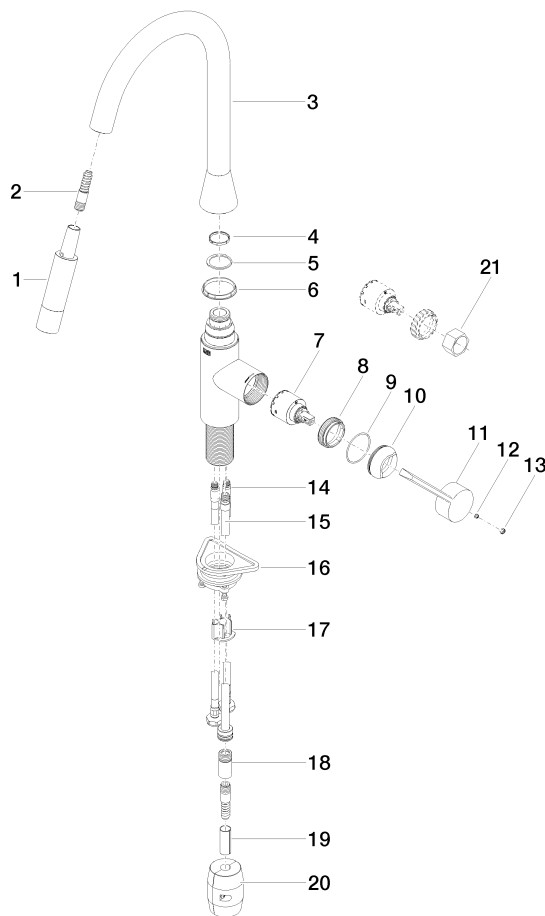

33 870 895

- 240mm projection
- pivotable spout 360°
- Optional swivel limiter available with swivel limiter set 12 821 970 90
- laminar and spray flow
- height of mixer 444 mm
- height up to laminar flow regulator 240 mm
- hole diameter 35 mm
- 1800 mm metal shower hose
- sprayface with anti-scaling system
- max. flow 10.4 l/min at 3 bar flow pressure
- lead-free
- This product can help a building meet the requirements of Green Building Rating Systems, e.g. LEED®, BREEAM®, DGNB

**Recommended miscellaneous**

**Swivel limitation set -** 12 821 970 90

**Recommended miscellaneous**

**Strainer waste with control handle - Platinum** 10 712 970-08

**Recommended miscellaneous**

**Dispenser without rosette - Platinum** 82 424 970-08

33 870 895

**Flow rate chart**

**Certificates**

Belgaqua\_21-027- 27\_3. LGA\_28657. GDV\_0400314.

33 870 895

### Spare parts list

No.	Item Number	Name	Quantity used	Delivery time
1	90 12 11 148 00-08	shower	1	40
2	04 30 02 120 00-85	hose	1	30
3	90 28 22 302 00-08	spout	1	40
4	09 28 10 160 90	ring	1	2
5	09 28 10 162 90	ring	1	2
6	09 28 10 161 90	ring	1	2
7	90 15 05 064 00 90	cartridge	1	2
8	09 23 10 072 90	nut	1	60
9	09 14 10 190 90	seal	1	2
10	09 28 30 030-08	cover	1	40
11	09 20 89 020-08	handle	1	40
12	90 31 11 063 00 90	pin	1	2
13	90 31 20 087 00-08	plug	1	40
14	04 30 04 101 00 90	hose	2	2
15	04 28 20 067 00 90	pipe	1	2
16	04 30 11 040 00 90	fixing set	1	2
17	09 20 93 056 90	insert	1	2
18	90 24 03 253 00 90	adaptor	1	2
19	09 30 03 038 90	hose	1	2
20	04 21 50 010 00 90	accessories	1	2
21	90 30 09 031 00 90	key	1	2