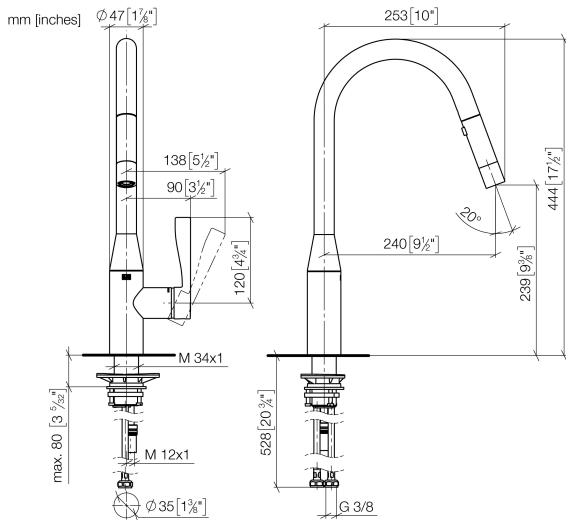

33 870 895

- 240mm projection
- pivotable spout 360°
- Optional swivel limiter available with swivel limiter set 12 821 970 90
- laminar and spray flow
- height of mixer 444 mm
- height up to laminar flow regulator 240 mm
- hole diameter 35 mm
- 1800 mm metal shower hose
- sprayface with anti-scaling system
- max. flow 10.4 l/min at 3 bar flow pressure
- lead-free
- This product can help a building meet the requirements of Green Building Rating Systems, e.g. LEED®, BREEAM®, DGNB

**Recommended miscellaneous**

**Swivel limitation set -** 12 821 970 90

**Recommended miscellaneous**

**Strainer waste with control handle - Platinum** 10 712 970-08

**Recommended miscellaneous**

**Dispenser without rosette - Platinum** 82 424 970-08

33 870 895

**Flow rate chart**

**Certificates**

Belgaqua\_21-027- 27\_3. LGA\_28657. GDV\_0400314.

33 870 895

### Spare parts list

No.	Item Number	Name	Quantity used	Delivery time
1	90 12 11 148 00-08	shower	1	40
2	04 30 02 120 00-85	hose	1	30
3	90 28 22 302 00-08	spout	1	40
4	09 28 10 160 90	ring	1	2
5	09 28 10 162 90	ring	1	2
6	09 28 10 161 90	ring	1	2
7	90 15 05 064 00 90	cartridge	1	2
8	09 23 10 072 90	nut	1	60
9	09 14 10 190 90	seal	1	2
10	09 28 30 030-08	cover	1	40
11	09 20 89 020-08	handle	1	40
12	90 31 11 063 00 90	pin	1	2
13	90 31 20 087 00-08	plug	1	40
14	04 30 04 101 00 90	hose	2	2
15	04 28 20 067 00 90	pipe	1	2
16	04 30 11 040 00 90	fixing set	1	2
17	09 20 93 056 90	insert	1	2
18	90 24 03 253 00 90	adaptor	1	2
19	09 30 03 038 90	hose	1	2
20	04 21 50 010 00 90	accessories	1	2
21	90 30 09 031 00 90	key	1	2