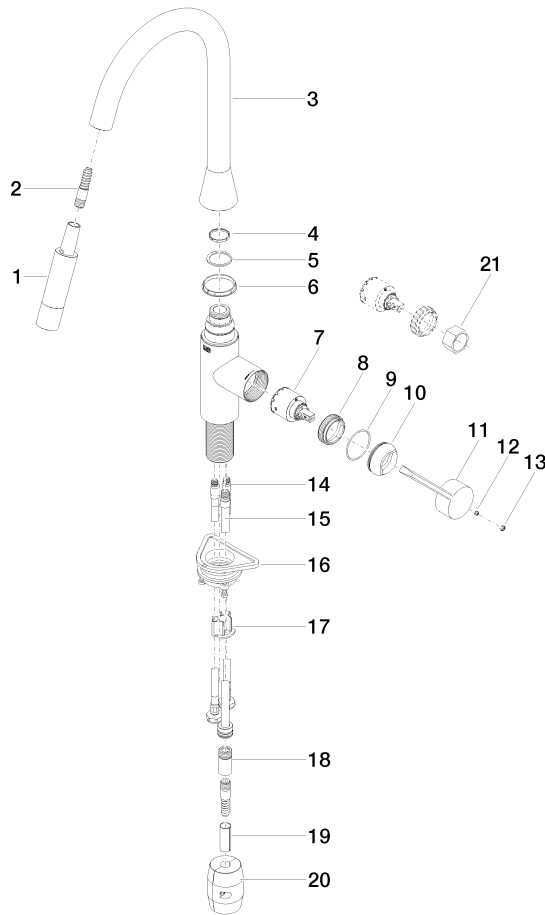

SYNC Single-lever mixer Pull-down with spray function - Brushed Durabron (23kt Gold)

SYNC

33 870 895

- 240mm projection
- pivotable spout 360°
- Optional swivel limiter available with swivel limiter set 12 821 970 90
- laminar and spray flow
- height of mixer 444 mm
- height up to laminar flow regulator 240 mm
- hole diameter 35 mm
- 1800 mm metal shower hose
- sprayface with anti-scaling system
- max. flow 10.4 l/min at 3 bar flow pressure
- lead-free
- This product can help a building meet the requirements of Green Building Rating Systems, e.g. LEED®, BREEAM®, DGNB

Intrinsic protection against back flow.

	Brushed Durabron (23kt Gold)	33 870 895-28
	Chrome	33 870 895-00
	Brushed Platinum	33 870 895-06
	Platinum	33 870 895-08
	Durabron (23kt Gold)	33 870 895-09
	Dark Chrome	33 870 895-19
	Matte Black	33 870 895-33
	Brushed Champagne (22kt Gold)	33 870 895-46
	Champagne (22kt Gold)	33 870 895-47
	Brushed Chrome	33 870 895-93
	Brushed Dark Platinum	33 870 895-99

Recommended miscellaneous

Swivel limitation set - 12 821 970 90

Recommended miscellaneous

Strainer waste with control handle - Brushed Durabron (23kt Gold) 10 712 970-28

Recommended miscellaneous

Dispenser without rosette - Brushed Durabron (23kt Gold) 82 424 970-28

33 870 895

Spare parts list

No.	Item Number	Name	Quantity used	Delivery time
1	90 12 11 148 00-28	shower	1	20
2	04 30 02 120 00-85	hose	1	30
3	90 28 22 302 00-28	spout	1	20
4	09 28 10 160 90	ring	1	2
5	09 28 10 162 90	ring	1	2
6	09 28 10 161 90	ring	1	2
7	90 15 05 064 00 90	cartridge	1	2
8	09 23 10 072 90	nut	1	60
9	09 14 10 190 90	seal	1	2
10	09 28 30 030-28	cover	1	20
11	09 20 89 020-28	handle	1	20
12	90 31 11 063 00 90	pin	1	2
13	90 31 20 087 00-28	plug	1	20
14	04 30 04 101 00 90	hose	2	2
15	04 28 20 067 00 90	pipe	1	2
16	04 30 11 040 00 90	fixing set	1	2
17	09 20 93 056 90	insert	1	2
18	90 24 03 253 00 90	adaptor	1	2
19	09 30 03 038 90	hose	1	2
20	04 21 50 010 00 90	accessories	1	2
21	90 30 09 031 00 90	key	1	2