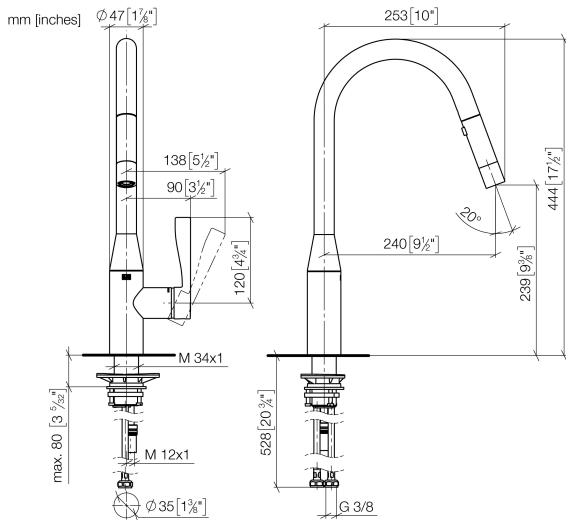

33 870 895

- 240mm projection
- pivotable spout 360°
- Optional swivel limiter available with swivel limiter set 12 821 970 90
- laminar and spray flow
- height of mixer 444 mm
- height up to laminar flow regulator 240 mm
- hole diameter 35 mm
- 1800 mm metal shower hose
- sprayface with anti-scaling system
- max. flow 10.4 l/min at 3 bar flow pressure
- lead-free
- This product can help a building meet the requirements of Green Building Rating Systems, e.g. LEED®, BREEAM®, DGNB

Recommended miscellaneous

	<b>Strainer waste with control handle - Matte Black</b>	10 712 970-33
--	---	---------------

33 870 895

**Flow rate chart**

**Certificates**

LGA\_28657.

GDV\_0400314.

33 870 895