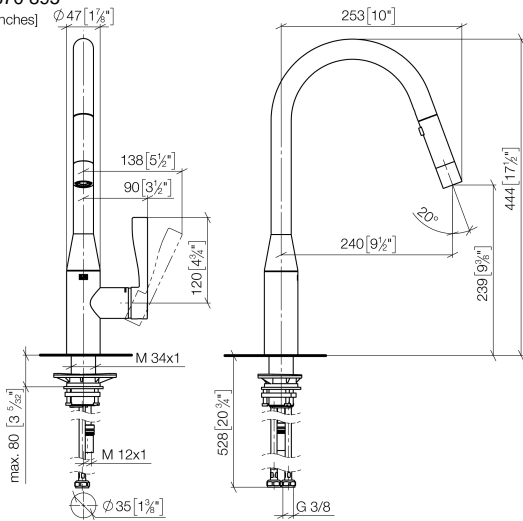

SYNC Single-lever mixer Pull-down with spray function - Brushed Champagne (22kt Gold)

SYNC

33 870 895

- 240mm projection
- pivotable spout 360°
- Optional swivel limiter available with swivel limiter set 12 821 970 90
- laminar and spray flow
- height of mixer 444 mm
- height up to laminar flow regulator 240 mm
- hole diameter 35 mm
- 1800 mm metal shower hose
- sprayface with anti-scaling system
- max. flow 10.4 l/min at 3 bar flow pressure
- lead-free
- This product can help a building meet the requirements of Green Building Rating Systems, e.g. LEED®, BREEAM®, DGNB

Recommended miscellaneous

Swivel limitation set - 12 821 970 90

Recommended miscellaneous

**Dispenser without rosette -
Brushed Champagne (22kt Gold)** 82 424 970-46

Recommended miscellaneous

**Strainer waste with control handle
- Brushed Champagne (22kt Gold)** 10 712 970-46

33 870 895

mm [inches]

Flow rate chart

Certificates

LGA_28657.

GDV_0400314.

33 870 895