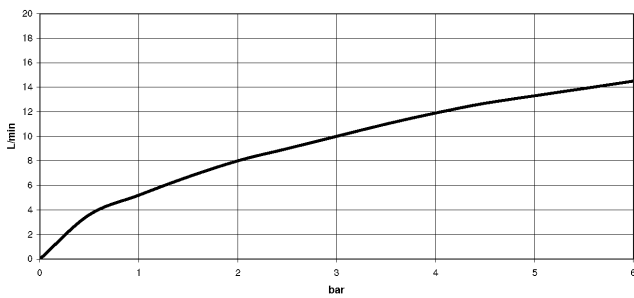

SYNC Single-lever mixer Pull-down with spray function - Brushed Champagne (22kt Gold)

SYNC

33 870 895

- 240mm projection
- pivotable spout 360°
- Optional swivel limiter available with swivel limiter set 12 821 970 90
- laminar and spray flow
- height of mixer 444 mm
- height up to laminar flow regulator 240 mm
- hole diameter 35 mm
- 1800 mm metal shower hose
- sprayface with anti-scaling system
- max. flow 10.4 l/min at 3 bar flow pressure
- lead-free
- This product can help a building meet the requirements of Green Building Rating Systems, e.g. LEED®, BREEAM®, DGNB

33 870 895

mm [inches]

Flow rate chart

Certificates

LGA_28657.

GDV_0400314.

33 870 895