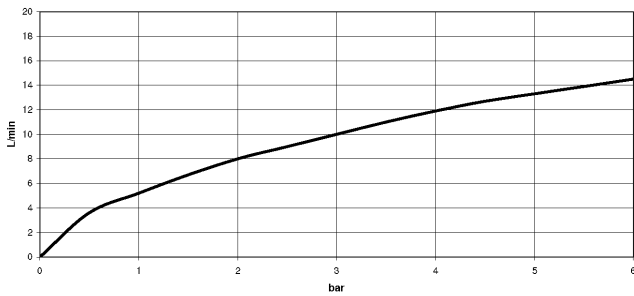

SYNC Single-lever mixer Pull-down with spray function - Champagne (22kt Gold)

SYNC

33 870 895

- 240mm projection
- pivotable spout 360°
- Optional swivel limiter available with swivel limiter set 12 821 970 90
- laminar and spray flow
- height of mixer 444 mm
- height up to laminar flow regulator 240 mm
- hole diameter 35 mm
- 1800 mm metal shower hose
- sprayface with anti-scaling system
- max. flow 10.4 l/min at 3 bar flow pressure
- lead-free
- This product can help a building meet the requirements of Green Building Rating Systems, e.g. LEED®, BREEAM®, DGNB

33 870 895

mm [inches] $\varnothing 47 [1\frac{1}{8}"]$

Flow rate chart

Certificates

LGA_28657.

GDV_0400314.

33 870 895