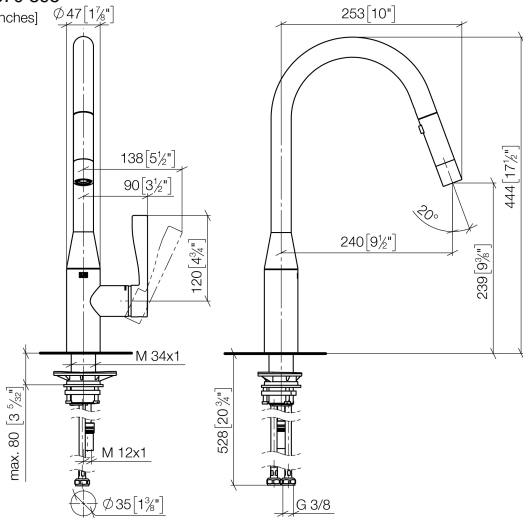

SYNC Single-lever mixer Pull-down with spray function - Champagne (22kt Gold)

SYNC

33 870 895

- 240mm projection
- pivotable spout 360°
- Optional swivel limiter available with swivel limiter set 12 821 970 90
- laminar and spray flow
- height of mixer 444 mm
- height up to laminar flow regulator 240 mm
- hole diameter 35 mm
- 1800 mm metal shower hose
- sprayface with anti-scaling system
- max. flow 10.4 l/min at 3 bar flow pressure
- lead-free
- This product can help a building meet the requirements of Green Building Rating Systems, e.g. LEED®, BREEAM®, DGNB

Recommended miscellaneous

Swivel limitation set - 12 821 970 90

Recommended miscellaneous

Dispenser without rosette - Champagne (22kt Gold) 82 424 970-47

Recommended miscellaneous

Strainer waste with control handle - Champagne (22kt Gold) 10 712 970-47

33 870 895

mm [inches] $\varnothing 47 [1\frac{1}{8}"]$

Flow rate chart

Certificates

LGA_28657.

GDV_0400314.

33 870 895