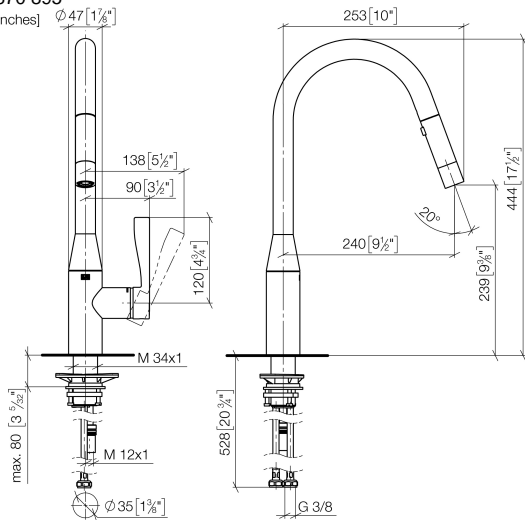

SYNC Single-lever mixer Pull-down with spray function - Brushed Dark Platinum

SYNC

33 870 895

- 240mm projection
- pivotable spout 360°
- Optional swivel limiter available with swivel limiter set 12 821 970 90
- laminar and spray flow
- height of mixer 444 mm
- height up to laminar flow regulator 240 mm
- hole diameter 35 mm
- 1800 mm metal shower hose
- sprayface with anti-scaling system
- max. flow 10.4 l/min at 3 bar flow pressure
- lead-free
- This product can help a building meet the requirements of Green Building Rating Systems, e.g. LEED®, BREEAM®, DGNB

Recommended miscellaneous

Swivel limitation set - 12 821 970 90

Recommended miscellaneous

Strainer waste with control handle - Brushed Dark Platinum 10 712 970-99

Recommended miscellaneous

Dispenser without rosette - Brushed Dark Platinum 82 424 970-99

33 870 895

mm [inches] $\varnothing 47 [1\frac{1}{8}"]$

Flow rate chart

Certificates

Belgaqua_21-027- 27_3. LGA_28657. GDV_0400314.

33 870 895

Spare parts list

No.	Item Number	Name	Quantity used	Delivery time
1	90 12 11 148 00-99	shower	1	30
2	04 30 02 120 00-85	hose	1	30
3	90 28 22 302 00-99	spout	1	30
4	09 28 10 160 90	ring	1	2
5	09 28 10 162 90	ring	1	2
6	09 28 10 161 90	ring	1	2
7	90 15 05 064 00 90	cartridge	1	2
8	09 23 10 072 90	nut	1	60
9	09 14 10 190 90	seal	1	2
10	09 28 30 030-99	cover	1	30
11	09 20 89 020-99	handle	1	30
12	90 31 11 063 00 90	pin	1	2
13	90 31 20 087 00-99	plug	1	30
14	04 30 04 101 00 90	hose	2	2
15	04 28 20 067 00 90	pipe	1	2
16	04 30 11 040 00 90	fixing set	1	2
17	09 20 93 056 90	insert	1	2
18	90 24 03 253 00 90	adaptor	1	2
19	09 30 03 038 90	hose	1	2
20	04 21 50 010 00 90	accessories	1	2
21	90 30 09 031 00 90	key	1	2