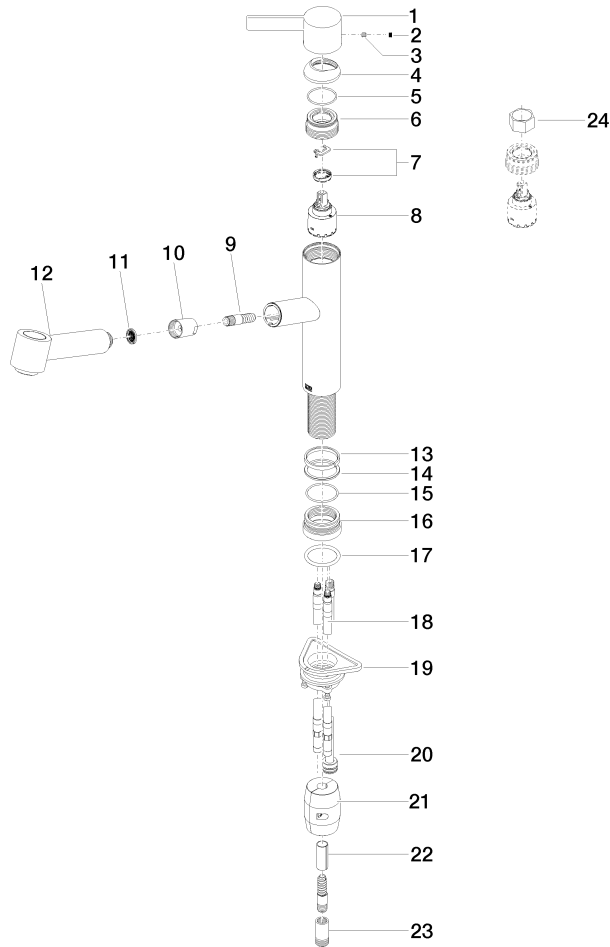

ENO Single-lever mixer Pull-out with spray function - Brushed Durabron (23kt Gold)

ENO

33 875 760

- 225mm projection
- pivotable spout 130°
- air-enriched flow and spray flow
- height of mixer 254 mm
- height up to aerator 179 mm
- hole diameter 35 mm
- 1600mm metal shower hose
- max. flow 9.6 l/min at 3 bar flow pressure
- lead-free
- This product can help a building meet the requirements of Green Building Rating Systems, e.g. LEED®, BREEAM®, DGNB

mm [inches]

Flow rate chart

Certificates

Belgaqua_21-027- LGA_28656. GDV_0400277.
27_3.

ENO Single-lever mixer Pull-out with spray function - Brushed Durabronz (23kt Gold)

ENO

33 875 760

Parts for other finishes can be found here: [Chrome](#)

ENO Single-lever mixer Pull-out with spray function - Brushed Durabron (23kt Gold)

ENO

33 875 760

Spare parts list

No.	Item Number	Name	Quantity used	Delivery time
1	09 20 76 001-28	handle	1	20
2	90 31 20 109 00 90	plug	1	2
3	90 31 11 030 00 90	pin	1	2
4	09 28 30 012-28	cover	1	20
5	09 14 10 102 90	seal	1	2
6	09 24 04 270 90	nut	1	2
7	90 28 10 148 00 90	accessories	1	2
8	90 15 05 064 00 90	cartridge	1	2
9	04 30 02 121 00-85	hose	1	30
10	90 24 03 255 00-28	sleeve	1	20
11	09 23 01 039 90	sieve	1	2
12	90 12 11 098 00-28	shower	1	20
13	09 14 15 029 90	ring	1	2
14	09 28 10 144 90	ring	1	2
15	09 14 10 034 90	seal	1	2
16	09 27 76 001-28	rosette	1	20
17	09 14 10 036 90	seal	1	2
18	04 30 04 098 00 90	hose	2	60
19	04 30 11 040 00 90	fixing set	1	2
20	04 28 20 067 00 90	pipe	1	2
21	04 21 50 010 00 90	accessories	1	2
22	09 30 03 038 90	hose	1	2
23	90 24 03 253 00 90	adaptor	1	2
24	90 30 09 031 00 90	key	1	2