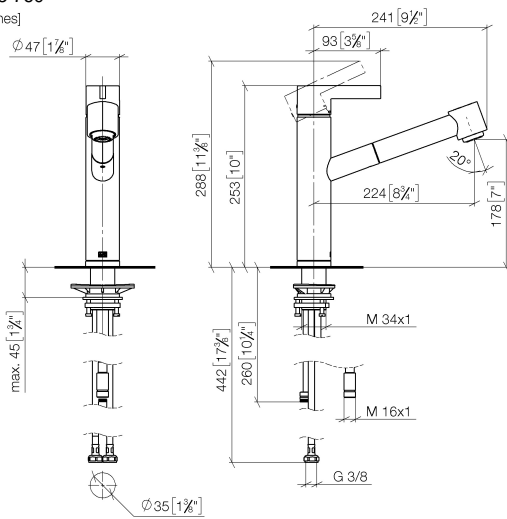

ENO Single-lever mixer Pull-out with spray function - Brushed Durabron (23kt Gold)

ENO

33 875 760

- 225mm projection
- pivotable spout 130°
- air-enriched flow and spray flow
- height of mixer 254 mm
- height up to aerator 179 mm
- hole diameter 35 mm
- 1600mm metal shower hose
- max. flow 9.6 l/min at 3 bar flow pressure
- lead-free
- This product can help a building meet the requirements of Green Building Rating Systems, e.g. LEED®, BREEAM®, DGNB

mm [inches]

Flow rate chart

Certificates

Belgaqua_21-027- LGA_28656. GDV_0400277.
27_3.

ENO Single-lever mixer Pull-out with spray function - Brushed Durabronz (23kt Gold)

ENO

33 875 760

Parts for other finishes can be found here: [Chrome](#)

ENO Single-lever mixer Pull-out with spray function - Brushed Durabron (23kt Gold)

ENO

33 875 760

Spare parts list

No.	Item Number	Name	Quantity used	Delivery time
1	09 20 76 001-28	handle	1	20
2	90 31 20 109 00 90	plug	1	2
3	90 31 11 030 00 90	pin	1	2
4	09 28 30 012-28	cover	1	20
5	09 14 10 102 90	seal	1	2
6	09 24 04 270 90	nut	1	2
7	90 28 10 148 00 90	accessories	1	2
8	90 15 05 064 00 90	cartridge	1	2
9	04 30 02 121 00-85	hose	1	30
10	90 24 03 255 00-28	sleeve	1	20
11	09 23 01 039 90	sieve	1	2
12	90 12 11 098 00-28	shower	1	20
13	09 14 15 029 90	ring	1	2
14	09 28 10 144 90	ring	1	2
15	09 14 10 034 90	seal	1	2
16	09 27 76 001-28	rosette	1	20
17	09 14 10 036 90	seal	1	2
18	04 30 04 098 00 90	hose	2	60
19	04 30 11 040 00 90	fixing set	1	2
20	04 28 20 067 00 90	pipe	1	2
21	04 21 50 010 00 90	accessories	1	2
22	09 30 03 038 90	hose	1	2
23	90 24 03 253 00 90	adaptor	1	2
24	90 30 09 031 00 90	key	1	2