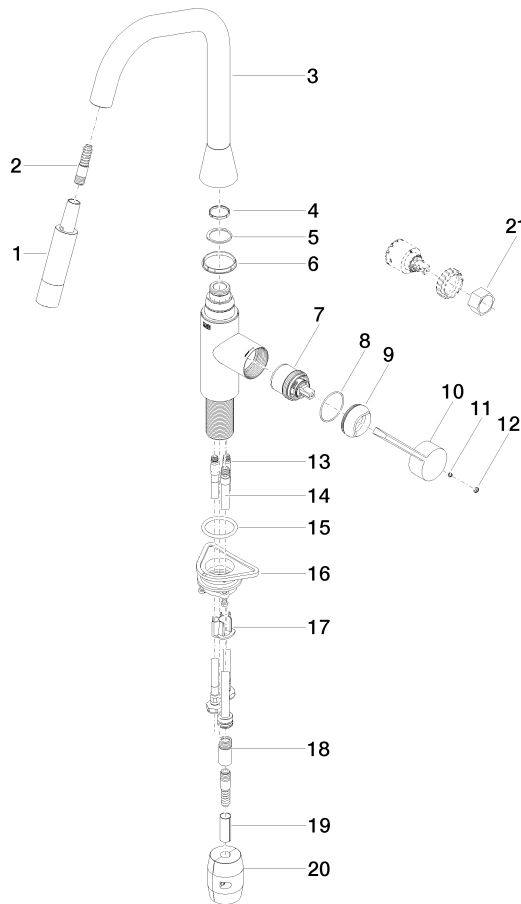

33 875 895

- 240mm projection
- pivotable spout 360°
- Optional swivel limiter available with swivel limiter set 12 821 970 90
- laminar and spray flow
- height of mixer 420 mm
- height up to laminar flow regulator 240 mm
- hole diameter 35 mm
- 1800 mm metal shower hose
- sprayface with anti-scaling system
- max. flow 10.4 l/min at 3 bar flow pressure
- lead-free
- This product can help a building meet the requirements of Green Building Rating Systems, e.g. LEED®, BREEAM®, DGNB

Intrinsic protection against back flow.

	Platinum	33 875 895-08
	Chrome	33 875 895-00
	Brushed Platinum	33 875 895-06
	Durabrace (23kt Gold)	33 875 895-09
	Dark Chrome	33 875 895-19
	Brushed Durabrace (23kt Gold)	33 875 895-28
	Matte Black	33 875 895-33
	Brushed Champagne (22kt Gold)	33 875 895-46
	Champagne (22kt Gold)	33 875 895-47
	Brushed Chrome	33 875 895-93
	Brushed Dark Platinum	33 875 895-99

Recommended miscellaneous

Swivel limitation set - 12 821 970 90

Recommended miscellaneous

Strainer waste with control handle - Platinum 10 712 970-08

Recommended miscellaneous

Dispenser without rosette - Platinum 82 424 970-08

33 875 895

Flow rate chart

Certificates

Belgaqua_21-027- 27_3. LGA_28658. GDV_0400314.

33 875 895

Spare parts list

No.	Item Number	Name	Quantity used	Delivery time
1	90 12 11 148 00-08	shower	1	40
2	04 30 02 120 00-85	hose	1	30
3	90 28 22 301 00-08	spout	1	40
4	09 28 10 160 90	ring	1	2
5	09 28 10 162 90	ring	1	2
6	09 28 10 161 90	ring	1	2
7	90 15 05 064 02 90	cartridge	1	2
8	09 14 10 190 90	seal	1	2
9	09 28 30 030-08	cover	1	40
10	09 20 89 020-08	handle	1	40
11	90 31 11 063 00 90	pin	1	2
12	90 31 20 087 00-08	plug	1	40
13	04 30 04 101 00 90	hose	1	2
14	04 28 20 067 00 90	pipe	1	2
15	09 14 10 036 90	seal	1	2
16	04 30 11 040 00 90	fixing set	2	2
17	09 20 93 056 90	insert	1	2
18	90 24 03 253 00 90	adaptor	1	2
19	09 30 03 038 90	hose	1	2
20	04 21 50 010 00 90	accessories	1	2
21	90 30 09 031 00 90	key	1	2