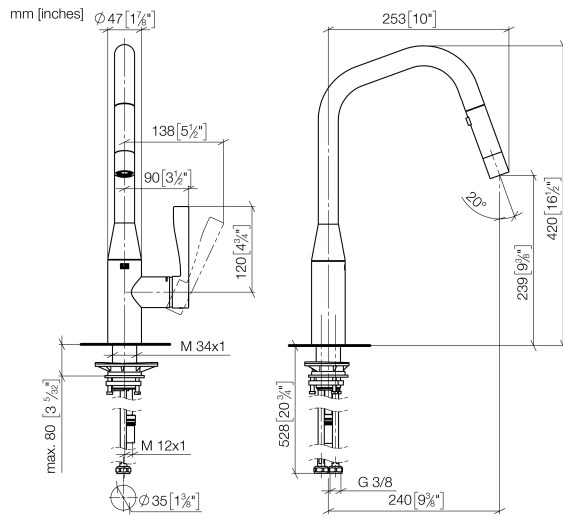

33 875 895

- 240mm projection
- pivotable spout 360°
- Optional swivel limiter available with swivel limiter set 12 821 970 90
- laminar and spray flow
- height of mixer 420 mm
- height up to laminar flow regulator 240 mm
- hole diameter 35 mm
- 1800 mm metal shower hose
- sprayface with anti-scaling system
- max. flow 10.4 l/min at 3 bar flow pressure
- lead-free
- This product can help a building meet the requirements of Green Building Rating Systems, e.g. LEED®, BREEAM®, DGNB

Recommended miscellaneous

Swivel limitation set - 12 821 970 90

Recommended miscellaneous

Strainer waste with control handle - Platinum 10 712 970-08

Recommended miscellaneous

Dispenser without rosette - Platinum 82 424 970-08

33 875 895

Flow rate chart

Certificates

Belgaqua_21-027- 27_3. LGA_28658. GDV_0400314.

33 875 895

Spare parts list

No.	Item Number	Name	Quantity used	Delivery time
1	90 12 11 148 00-08	shower	1	40
2	04 30 02 120 00-85	hose	1	30
3	90 28 22 301 00-08	spout	1	40
4	09 28 10 160 90	ring	1	2
5	09 28 10 162 90	ring	1	2
6	09 28 10 161 90	ring	1	2
7	90 15 05 064 02 90	cartridge	1	2
8	09 14 10 190 90	seal	1	2
9	09 28 30 030-08	cover	1	40
10	09 20 89 020-08	handle	1	40
11	90 31 11 063 00 90	pin	1	2
12	90 31 20 087 00-08	plug	1	40
13	04 30 04 101 00 90	hose	1	2
14	04 28 20 067 00 90	pipe	1	2
15	09 14 10 036 90	seal	1	2
16	04 30 11 040 00 90	fixing set	2	2
17	09 20 93 056 90	insert	1	2
18	90 24 03 253 00 90	adaptor	1	2
19	09 30 03 038 90	hose	1	2
20	04 21 50 010 00 90	accessories	1	2
21	90 30 09 031 00 90	key	1	2