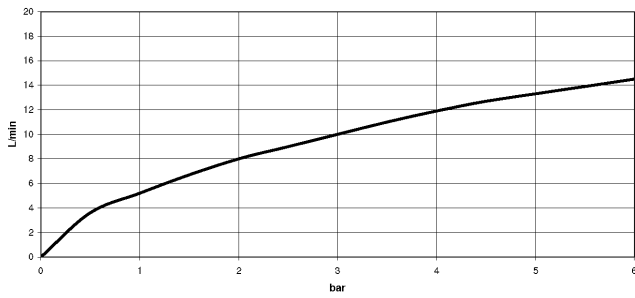

Flow rate chart

Codes & Standards

DIN 4109

EN 1717

Executive Order
no. 1007

ISO 3822

Ü-Zeichen