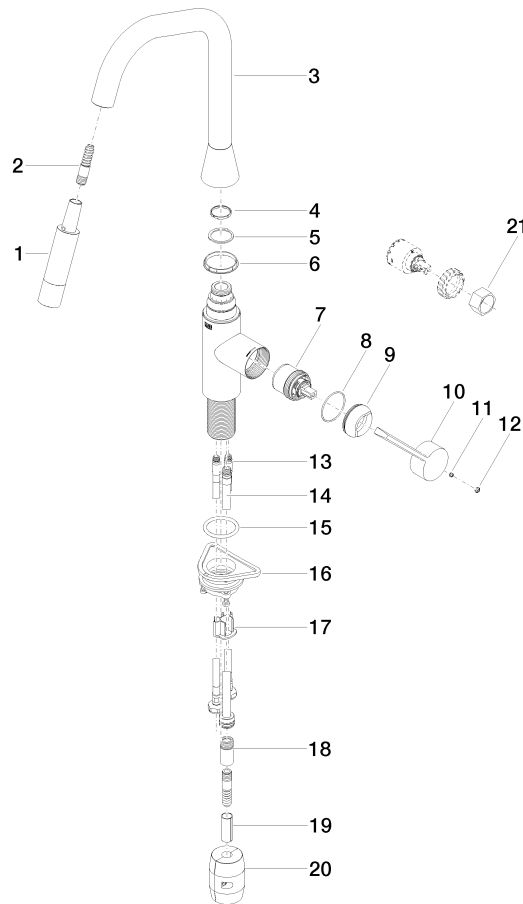

33 875 895

- 240mm projection
- pivotable spout 360°
- Optional swivel limiter available with swivel limiter set 12 821 970 90
- laminar and spray flow
- height of mixer 420 mm
- height up to laminar flow regulator 240 mm
- hole diameter 35 mm
- 1800 mm metal shower hose
- sprayface with anti-scaling system
- max. flow 10.4 l/min at 3 bar flow pressure
- lead-free
- This product can help a building meet the requirements of Green Building Rating Systems, e.g. LEED®, BREEAM®, DGNB

SYNC Single-lever mixer Pull-down with spray function - Dark Bronze matt

SYNC

33 875 895

Certificates

GDV_0400

Belgaqua_21-027-2 LGA_28

33 875 895

Product version from 2/26/2015 to 1/7/2021

SYNC Single-lever mixer Pull-down with spray function - Dark Bronze matt

SYNC

33 875 895

Spare parts list

Product version from 2/26/2015 to 1/7/2021

Product version from 1/7/2021 to 4/29/2021

Product version from 5/1/2021 to 6/1/2021

Product version from 6/1/2021 to 7/1/2021

Product version from 7/1/2021

No.	Item Number	Name	Quantity used	Delivery time
	04 12 11 148 00-17	shower	22	60