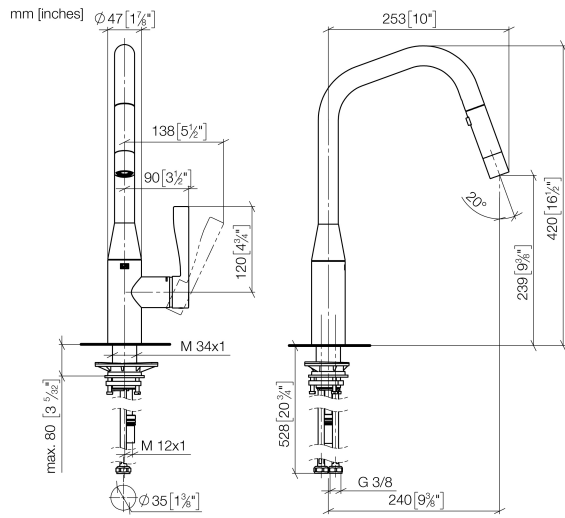

SYNC Single-lever mixer Pull-down with spray function - Brushed Champagne (22kt Gold)

SYNC

33 875 895

- 240mm projection
- pivotable spout 360°
- Optional swivel limiter available with swivel limiter set 12 821 970 90
- laminar and spray flow
- height of mixer 420 mm
- height up to laminar flow regulator 240 mm
- hole diameter 35 mm
- 1800 mm metal shower hose
- sprayface with anti-scaling system
- max. flow 10.4 l/min at 3 bar flow pressure
- lead-free
- This product can help a building meet the requirements of Green Building Rating Systems, e.g. LEED®, BREEAM®, DGNB

Recommended miscellaneous

Swivel limitation set - 12 821 970 90

Recommended miscellaneous

**Dispenser without rosette -
Brushed Champagne (22kt Gold)** 82 424 970-46

Recommended miscellaneous

**Strainer waste with control handle
- Brushed Champagne (22kt Gold)** 10 712 970-46

33 875 895

Flow rate chart

Certificates

GDV_0400314.

33 875 895