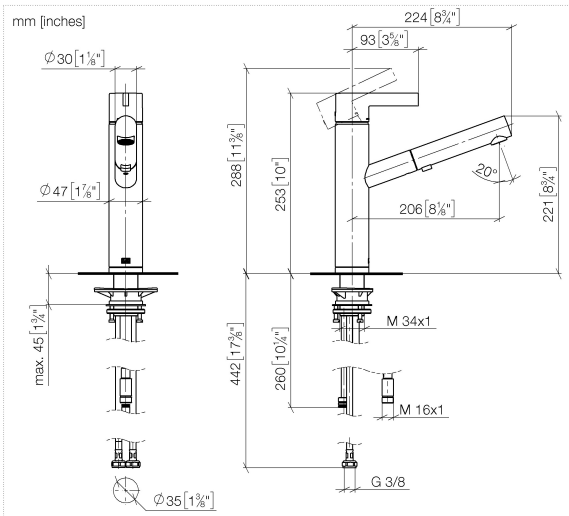

ENO Single-lever mixer Pull-out with spray function - Chrome

33 876 760 Product version from 4/1/2024

- 206mm projection
- pivoting spout 130°
- air-enriched flow and spray flow
- height of mixer 253 mm
- height up to aerator 179 mm
- hole diameter 35 mm
- 1600mm metal shower hose
- max. flow 9.6 l/min at 3 bar flow pressure
- lead-free
- This product can help a building meet the requirements of Green Building Rating Systems, e.g. LEED®, BREEAM®, DGNB

Recommended miscellaneous

**Strainer waste with control handle 10 712 970-00
- Chrome**

ENO Single-lever mixer Pull-out with spray function - Chrome

33 876 760 Product version from 4/1/2024

Flow rate chart

Codes & Standards

DIN 4109

ISO 3822

Ü-Zeichen

ENO Single-lever mixer Pull-out with spray function - Chrome

33 876 760 Product version from 4/1/2024

Certificates

LGA_38

ENO Single-lever mixer Pull-out with spray function - Chrome

33 876 760 Product version from 4/1/2024

ENO Single-lever mixer Pull-out with spray function - Chrome

33 876 760 Product version from 4/1/2024