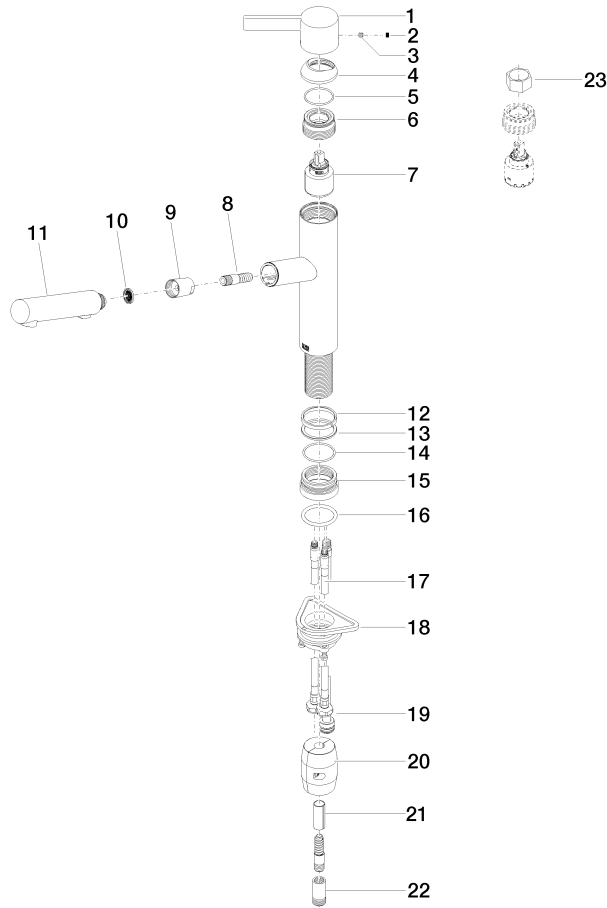

ENO Single-lever mixer Pull-out with spray function - Chrome

33 876 760 Product version from 4/1/2024

- 206mm projection
- pivoting spout 130°
- air-enriched flow and spray flow
- height of mixer 253 mm
- height up to aerator 179 mm
- hole diameter 35 mm
- 1600mm metal shower hose
- max. flow 9.6 l/min at 3 bar flow pressure
- lead-free
- This product can help a building meet the requirements of Green Building Rating Systems, e.g. LEED®, BREEAM®, DGNB

Codes & Standards

DIN 4109

ISO 3822

Ü-Zeichen

ENO Single-lever mixer Pull-out with spray function - Chrome

33 876 760 Product version from 4/1/2024

Certificates

LGA_38

ENO Single-lever mixer Pull-out with spray function - Chrome

33 876 760 Product version from 4/1/2024

ENO Single-lever mixer Pull-out with spray function - Chrome

33 876 760 Product version from 4/1/2024

Spare parts list

No.	Item Number	Name	Quantity used	Delivery time
1	09 20 76 001-00	handle	1	10
2	90 31 20 109 00 90	plug	1	2
3	90 31 11 030 00 90	pin	1	2
4	09 28 30 012-00	cover	1	10
5	09 14 10 102 90	seal	1	2
6	09 24 04 270 90	nut	1	2
7	90 15 05 064 00 90	cartridge	1	2
8	04 30 02 121 00-00	hose	1	10
9	90 24 03 358 00-00	sleeve	1	10
10	09 23 01 039 90	sieve	1	2
11	90 12 11 185 00-00	shower	1	10
12	09 14 15 029 90	ring	1	2
13	09 28 10 144 90	ring	1	2
14	09 14 10 034 90	seal	1	2
15	09 27 76 001-00	rosette	1	10
16	09 14 10 036 90	seal	1	2
17	04 30 04 101 00 90	hose	1	2
18	04 30 11 040 00 90	fixing set	2	2
19	04 28 20 067 00 90	pipe	1	2
20	04 21 50 010 00 90	accessories	1	2
21	09 30 03 038 90	hose	1	2
22	90 24 03 253 00 90	adaptor	1	2
23	90 30 09 031 00 90	key	1	2