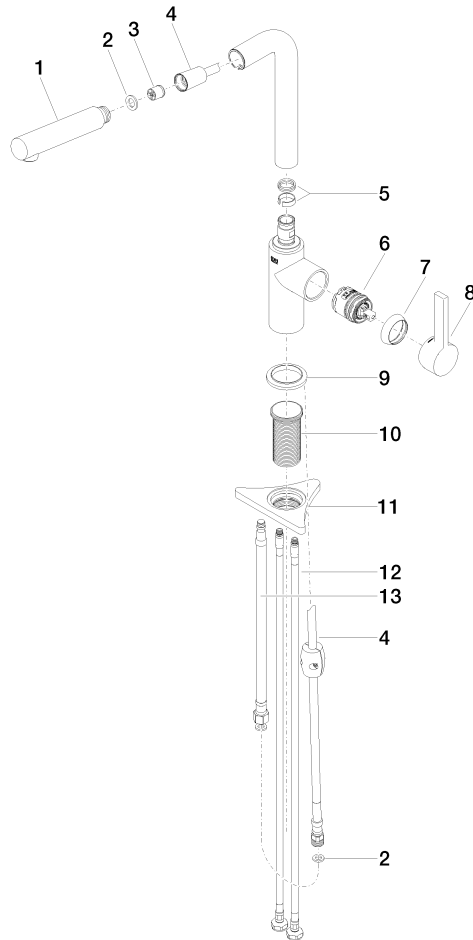

DORNBRACHT PIUR Single-lever mixer Pull-out - Chrome

33 950 210

- 204mm projection
- pivotable spout 360°
- air-enriched flow
- max. flow 8 l/min at 3 bar flow pressure
- fabric braided hose 1500 mm

Intrinsic protection against back flow.

	Chrome	33 950 210-00
	Soft Black	33 950 210-69
	Brushed Nickel	33 950 210-70

DORNBRAUCH PIUR Single-lever mixer Pull-out - Chrome

33 950 210

Flow rate chart

Certificates

Belgaqua_23-012- ACS_23 ACC NY AbP_10138.
27_3. 306.

DORNBACHT PIUR Single-lever mixer Pull-out - Chrome

33 950 210

Parts for other finishes can be found here: [Soft Black](#)

Spare parts list

No.	Item Number	Name	Quantity used	Delivery time
1	90 12 11 180 00-00	shower	1	2
2	90 14 05 081 00 90	seal	1	2
3	90 23 01 051 00 90	flow reducer	1	2
4	90 30 02 101 00 90	hose	1	2
5	90 14 15 060 00 90	gasket kit	1	2
6	90 15 05 060 00 90	cartridge	1	2
7	90 28 30 011 00-00	cover	1	2
8	90 20 21 001 00-00	handle	1	2
9	90 27 21 001 00-00	rosette	1	2
10	90 30 01 200 00 90	shaft	1	2
11	90 23 10 003 00 90	fixing set	1	2
12	04 30 04 101 00 90	hose	2	2
13	90 30 04 110 00 90	hose	1	2