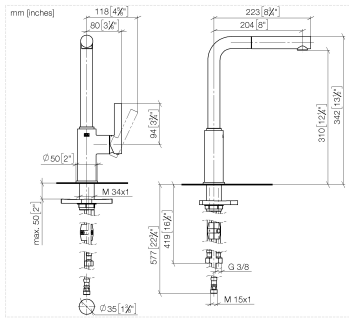

DORNBRACHT PIUR Single-lever mixer Pull-out - Chrome

33 950 210

- 204mm projection
- pivotable spout 360°
- air-enriched flow
- max. flow 8 l/min at 3 bar flow pressure
- fabric braided hose 1500 mm

Intrinsic protection against back flow.

	Chrome	33 950 210-00
	Soft Black	33 950 210-69
	Brushed Nickel	33 950 210-70

DORNBRAUCH PIUR Single-lever mixer Pull-out - Chrome

33 950 210

Flow rate chart

Certificates

Belgaqua_23-012- ACS_23 ACC NY AbP_10138.
27_3. 306.

DORNBACHT PIUR Single-lever mixer Pull-out - Chrome

33 950 210

Parts for other finishes can be found here: [Soft Black](#)

Spare parts list

No.	Item Number	Name	Quantity used	Delivery time
1	90 12 11 180 00-00	shower	1	2
2	90 14 05 081 00 90	seal	1	2
3	90 23 01 051 00 90	flow reducer	1	2
4	90 30 02 101 00 90	hose	1	2
5	90 14 15 060 00 90	gasket kit	1	2
6	90 15 05 060 00 90	cartridge	1	2
7	90 28 30 011 00-00	cover	1	2
8	90 20 21 001 00-00	handle	1	2
9	90 27 21 001 00-00	rosette	1	2
10	90 30 01 200 00 90	shaft	1	2
11	90 23 10 003 00 90	fixing set	1	2
12	04 30 04 101 00 90	hose	2	2
13	90 30 04 110 00 90	hose	1	2