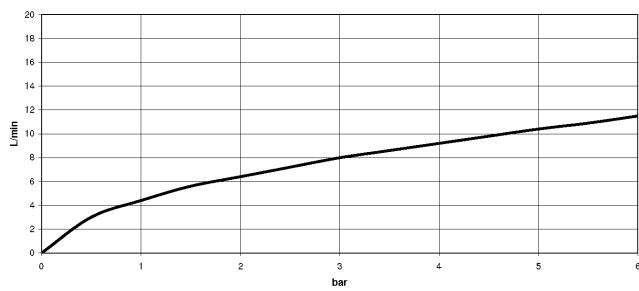

DORNBRACHT PIUR Single-lever mixer Pull-out - Chrome

33 950 210

- 204mm projection
- pivotable spout 360°
- air-enriched flow
- max. flow 8 l/min at 3 bar flow pressure
- fabric braided hose 1500 mm

Intrinsic protection against back flow.

	Chrome	33 950 210-00
	Soft Black	33 950 210-69
	Brushed Nickel	33 950 210-70

DORNBRAUCH PIUR Single-lever mixer Pull-out - Chrome

33 950 210

Flow rate chart

Certificates

Belgaqua_23-012- ACS_23 ACC NY AbP_10138.
27_3. 306.