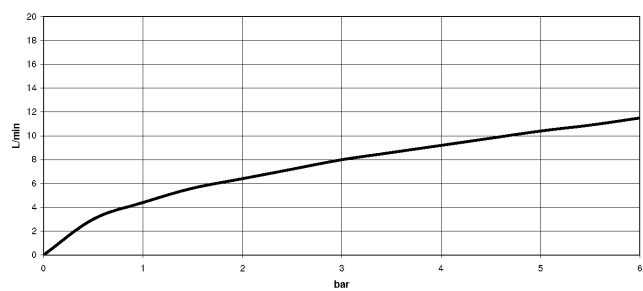

## DORNBACHT PIUR Single-lever mixer Pull-out - Soft Black

---

33 950 210

- 204mm projection
- pivotable spout 360°
- air-enriched flow
- max. flow 8 l/min at 3 bar flow pressure
- fabric braided hose 1500 mm

Intrinsic protection against back flow.

	Soft Black	33 950 210-69
	Chrome	33 950 210-00
	Brushed Nickel	33 950 210-70

**DORNBRAUCH PIUR Single-lever mixer Pull-out - Soft Black**

33 950 210

**Flow rate chart**