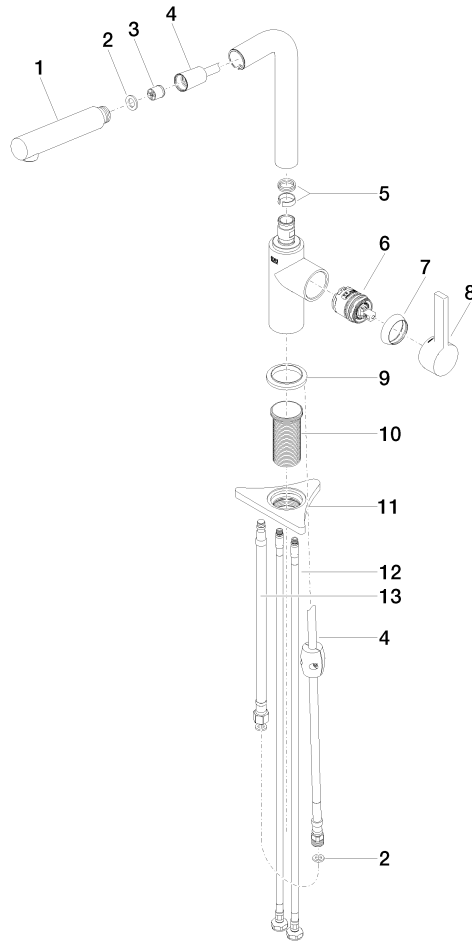

## DORNBACHT PIUR Single-lever mixer Pull-out - Soft Black

---

33 950 210

- 204mm projection
- pivotable spout 360°
- air-enriched flow
- max. flow 8 l/min at 3 bar flow pressure
- fabric braided hose 1500 mm

Intrinsic protection against back flow.

	Soft Black	33 950 210-69
	Chrome	33 950 210-00
	Brushed Nickel	33 950 210-70

**DORNBRAUCH PIUR Single-lever mixer Pull-out - Soft Black**

33 950 210

**Flow rate chart**

**Certificates**

Belgaqua\_23-012- 27\_3. ACS\_23 ACC NY 306. AbP\_10138.

**DORNBRAUCH PIUR Single-lever mixer Pull-out - Soft Black**

33 950 210

Parts for other finishes can be found here: [Chrome](#)

**Spare parts list**

No.	Item Number	Name	Quantity used	Delivery time
1	90 12 11 180 00-69	shower	1	2
2	90 14 05 081 00 90	seal	1	2
3	90 23 01 051 00 90	flow reducer	1	2
4	90 30 02 101 00 90	hose	1	2
5	90 14 15 060 00 90	gasket kit	1	2
6	90 15 05 060 00 90	cartridge	1	2
7	90 28 30 011 00-69	cover	1	2
8	90 20 21 001 00-69	handle	1	2
9	90 27 21 001 00-69	rosette	1	2
10	90 30 01 200 00 90	shaft	1	2
11	90 23 10 003 00 90	fixing set	1	2
12	04 30 04 101 00 90	hose	2	2
13	90 30 04 110 00 90	hose	1	2