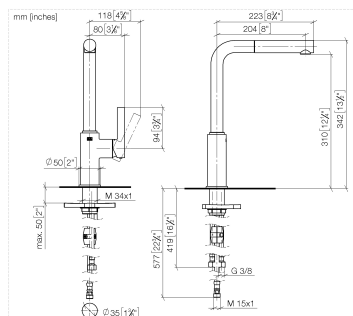

## DORNBACHT PIUR Single-lever mixer Pull-out - Soft Black

---

33 950 210

- 204mm projection
- pivotable spout 360°
- air-enriched flow
- max. flow 8 l/min at 3 bar flow pressure
- fabric braided hose 1500 mm

Intrinsic protection against back flow.

	Soft Black	33 950 210-69
	Chrome	33 950 210-00
	Brushed Nickel	33 950 210-70

**DORNBRAUCH PIUR Single-lever mixer Pull-out - Soft Black**

33 950 210

**Flow rate chart**

No.	Item Number	Name	Quantity used	Delivery time
1	90 12 11 180 00-69	shower	1	2
2	90 14 05 081 00 90	seal	1	2
3	90 23 01 051 00 90	flow reducer	1	2
4	90 30 02 101 00 90	hose	1	2
5	90 14 15 060 00 90	gasket kit	1	2
6	90 15 05 060 00 90	cartridge	1	2
7	90 28 30 011 00-69	cover	1	2
8	90 20 21 001 00-69	handle	1	2
9	90 27 21 001 00-69	rosette	1	2
10	90 30 01 200 00 90	shaft	1	2
11	90 23 10 003 00 90	fixing set	1	2
12	04 30 04 101 00 90	hose	2	2
13	90 30 04 110 00 90	hose	1	2