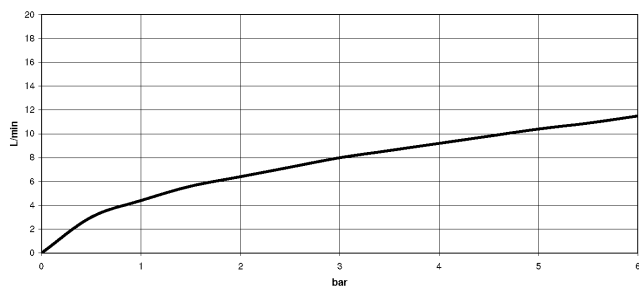

## DORNBRACHT PIUR Single-lever mixer Pull-out - Brushed Nickel

---

33 950 210

- 204mm projection
- pivotable spout 360°
- air-enriched flow
- max. flow 8 l/min at 3 bar flow pressure
- fabric braided hose 1500 mm

Intrinsic protection against back flow.

	Brushed Nickel	33 950 210-70
	Chrome	33 950 210-00
	Soft Black	33 950 210-69

**DORNBRACHT PIUR Single-lever mixer Pull-out - Brushed Nickel**

33 950 210

**Flow rate chart**