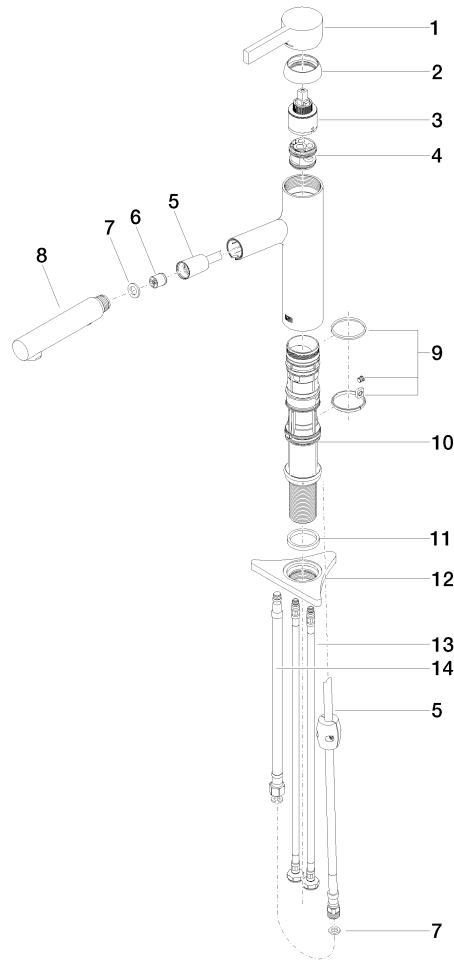

DORNBACHT LYV Single-lever mixer Pull-out with spray function - Soft Black

33 960 110

- 230mm projection
- pivotable spout 120°
- air-enriched flow and spray flow
- fabric braided hose 1500 mm
- max. flow 7 l/min at 3 bar flow pressure

Intrinsic protection against back flow.

	Soft Black	33 960 110-69
	Chrome	33 960 110-00
	Brushed Nickel	33 960 110-70

DORNBRAUCH LYV Single-lever mixer Pull-out with spray function - Soft Black

33 960 110

Flow rate chart

Certificates

Belgaqua_23-012- 27_3. AbP_10067. ACS_23 ACC NY 085.

DORNBRAUCH LYV Single-lever mixer Pull-out with spray function - Soft Black

33 960 110

Parts for other finishes can be found here: [Chrome](#)

Spare parts list

No.	Item Number	Name	Quantity used	Delivery time
1	90 20 81 001 00-69	handle	1	2
2	90 28 30 010 00-69	cover	1	2
3	90 15 05 067 00 90	cartridge	1	2
4	90 18 40 227 00 90	insert	1	2
5	90 30 02 101 00 90	hose	1	2
6	90 23 01 051 00 90	flow reducer	1	2
7	90 14 05 081 00 90	seal	1	2
8	90 12 11 181 00-69	shower	1	2
9	90 14 15 062 00 90	gasket kit	1	2
10	90 30 01 211 00 90	shaft	1	2
11	90 14 05 080 00 90	seal	1	2
12	90 23 10 003 00 90	fixing set	1	2
13	04 30 04 100 00 90	hose	2	2
14	90 30 04 110 00 90	hose	1	2