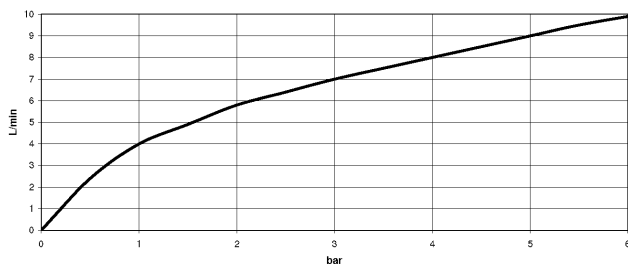

DORNBACHT LYV Single-lever mixer Pull-out with spray function - Soft Black

33 960 110

- 230mm projection
- pivotable spout 120°
- air-enriched flow and spray flow
- fabric braided hose 1500 mm
- max. flow 7 l/min at 3 bar flow pressure

Flow rate chart

Certificates

Belgaqua_23-012- 27_3. AbP_10067. ACS_23 ACC NY 085.

DORNBRAUCH LYV Single-lever mixer Pull-out with spray function - Soft Black

33 960 110

Parts for other finishes can be found here: [Chrome](#)