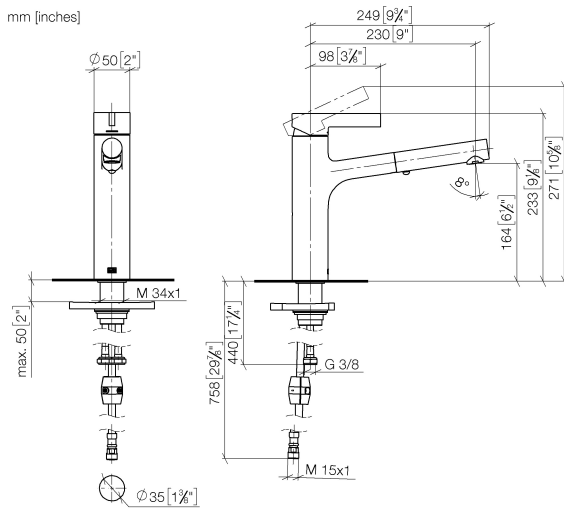

DORNBACHT LYV Single-lever mixer Pull-out with spray function - Soft Black

33 960 110

- 230mm projection
- pivotable spout 120°
- air-enriched flow and spray flow
- fabric braided hose 1500 mm
- max. flow 7 l/min at 3 bar flow pressure

Intrinsic protection against back flow.

	Soft Black	33 960 110-69
	Chrome	33 960 110-00
	Brushed Nickel	33 960 110-70

DORNBRAUCH LYV Single-lever mixer Pull-out with spray function - Soft Black

33 960 110

Flow rate chart

Certificates

Belgaqua_23-012- 27_3. AbP_10067. ACS_23 ACC NY 085.

DORNBRAUCH LYV Single-lever mixer Pull-out with spray function - Soft Black

33 960 110

Parts for other finishes can be found here: [Chrome](#)

Spare parts list

No.	Item Number	Name	Quantity used	Delivery time
1	90 20 81 001 00-69	handle	1	2
2	90 28 30 010 00-69	cover	1	2
3	90 15 05 067 00 90	cartridge	1	2
4	90 18 40 227 00 90	insert	1	2
5	90 30 02 101 00 90	hose	1	2
6	90 23 01 051 00 90	flow reducer	1	2
7	90 14 05 081 00 90	seal	1	2
8	90 12 11 181 00-69	shower	1	2
9	90 14 15 062 00 90	gasket kit	1	2
10	90 30 01 211 00 90	shaft	1	2
11	90 14 05 080 00 90	seal	1	2
12	90 23 10 003 00 90	fixing set	1	2
13	04 30 04 100 00 90	hose	2	2
14	90 30 04 110 00 90	hose	1	2