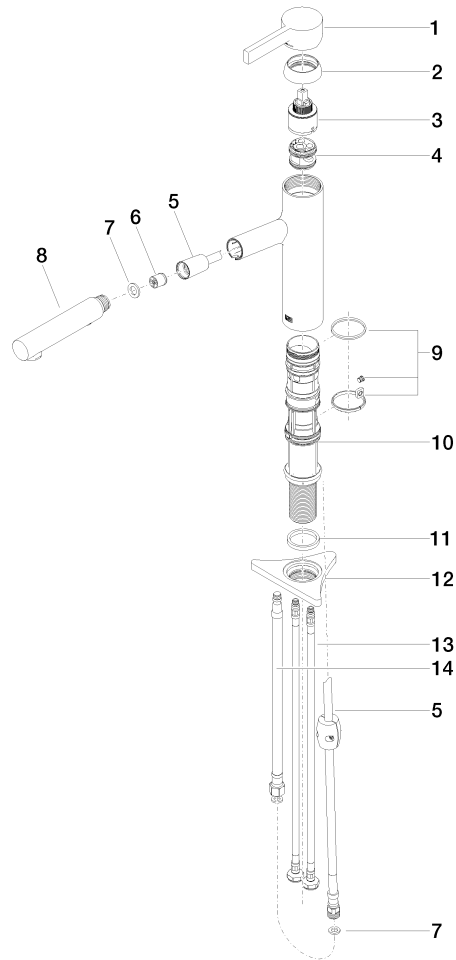

DORNBACHT LYV Single-lever mixer Pull-out with spray function - Brushed Nickel

33 960 110

- 230mm projection
- pivotable spout 120°
- air-enriched flow and spray flow
- fabric braided hose 1500 mm
- max. flow 7 l/min at 3 bar flow pressure

Intrinsic protection against back flow.

	Brushed Nickel	33 960 110-70
	Chrome	33 960 110-00
	Soft Black	33 960 110-69

DORNBRAUCH LYV Single-lever mixer Pull-out with spray function - Brushed Nickel

33 960 110

Parts for other finishes can be found here: [Chrome](#)

Spare parts list

No.	Item Number	Name	Quantity used	Delivery time
1	90 20 81 001 00-70	handle	1	2
2	90 28 30 010 00-70	cover	1	2
3	90 15 05 067 00 90	cartridge	1	2
4	90 18 40 227 00 90	insert	1	2
5	90 30 02 101 00 90	hose	1	2
6	90 23 01 051 00 90	flow reducer	1	2
7	90 14 05 081 00 90	seal	1	2
8	90 12 11 181 00-70	shower	1	2
9	90 14 15 062 00 90	gasket kit	1	2
10	90 30 01 211 00 90	shaft	1	2
11	90 14 05 080 00 90	seal	1	2
12	90 23 10 003 00 90	fixing set	1	2
13	04 30 04 100 00 90	hose	2	2
14	90 30 04 110 00 90	hose	1	2