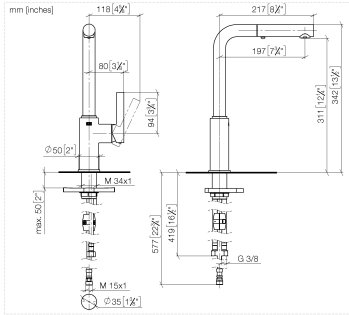

## DORNBACHT PIUR Single-lever mixer Pull-out with spray function - Chrome

---

33 960 210

- 197mm projection
- pivotable spout 360°
- air-enriched flow and spray flow
- max. flow 6.7 l/min at 3 bar flow pressure
- fabric braided hose 1500 mm

## DORNBRACHT PIUR Single-lever mixer Pull-out with spray function - Chrome

---

33 960 210

### Spare parts list

No.	Item Number	Name	Quantity used	Delivery time
	90 12 11 181 00-00	shower	14	2