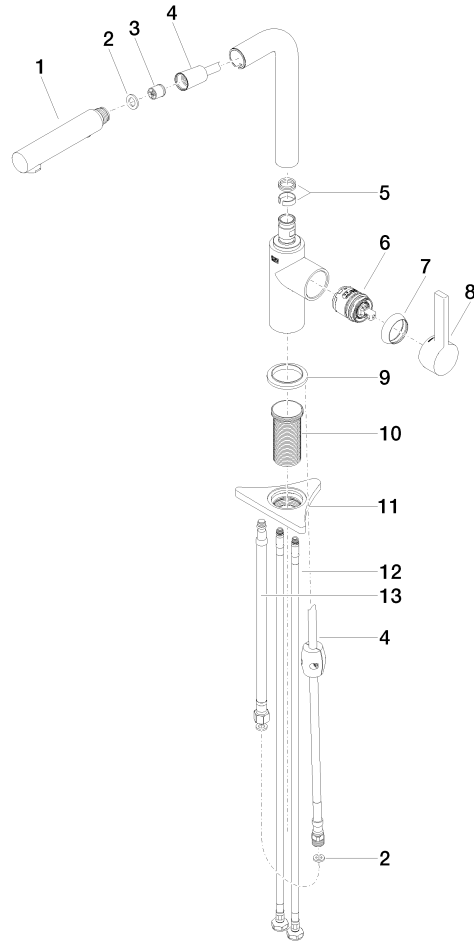

## DORNBACHT PIUR Single-lever mixer Pull-out with spray function - Chrome

---

33 960 210

- 197mm projection
- pivotable spout 360°
- air-enriched flow and spray flow
- max. flow 6.7 l/min at 3 bar flow pressure
- fabric braided hose 1500 mm

# DORNBACHT PIUR Single-lever mixer Pull-out with spray function - Chrome

33 960 210

Parts for other finishes can be found here: [Soft Black](#)

### Spare parts list

No.	Item Number	Name	Quantity used	Delivery time
	90 12 11 181 00-00	shower	14	2