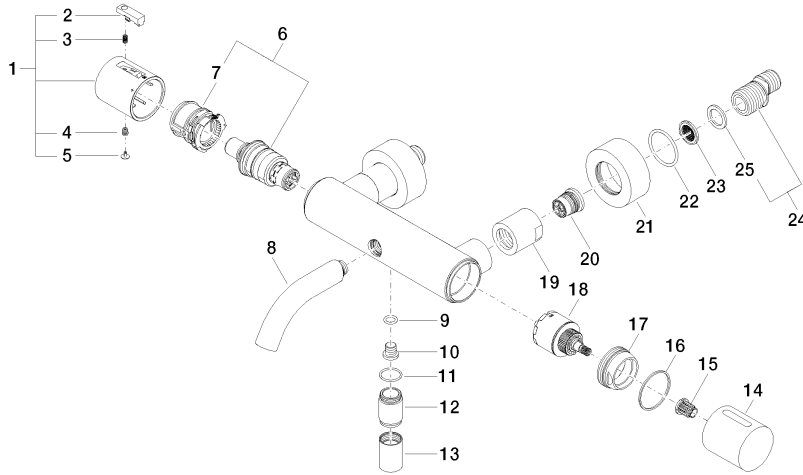

34 201 979

- 210mm projection
- circular normal flow
- rotary diverter with volume control and shut-off function
- 3/8" shower outlet
- slide-on rosettes Ø 60 mm
- 1/2" connection
- gauge 150 mm - 15 mm
- max. flow 16.9 l/min at 3 bar flow pressure

34 201 979

mm [inches]

Flow rate chart

Certificates

LGA_18609.

WRAS_2201054.

Belgaqua_21-032-27_5.

34 201 979

Parts for other finishes can be found here: [Chrome](#)

META Bath thermostat for wall mounting without shower set - Brushed Platinum

META

34 201 979

Spare parts list

No.	Item Number	Name	Quantity used	Delivery time
1	90 17 33 004 00-06	handle	1	10
2	90 21 33 011 00-13	handle	1	2
3	90 16 02 027 00 90	spring	1	2
4	90 30 30 136 00 90	screw	1	2
5	90 31 20 049 00-13	plug	1	30
6	90 15 02 070 00 90	cartridge	1	2
7	90 30 40 010 00 90	regulator	1	2
8	90 11 06 214 00-06	spout	1	10
9	09 14 10 139 90	seal	1	2
10	08 30 30 701 90	screw	1	2
11	90 14 10 032 00 90	seal	1	2
12	09 24 03 115 20-06	nipple	1	10
13	90 21 02 069 00-06	cover	1	10
14	09 20 97 020-06	handle	1	10
15	90 12 12 002 00 90	fixing cap	1	2
16	09 14 15 052 90	ring	1	2
17	09 24 04 141-06	nut	1	10
18	90 15 05 033 00 90	diverter	1	2
19	09 23 10 048-06	nut	2	10
20	90 29 05 024 00 90	nipple	2	2
21	09 27 62 004-06	rosette	2	10
22	09 14 10 119 90	seal	2	2
23	09 29 03 020 90	insert	2	2
24	04 11 04 032 00 90	connection	2	2
25	09 14 20 010 90	seal	2	2