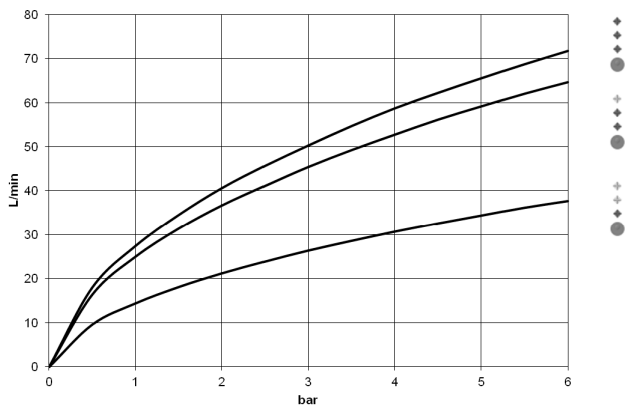

**META Bath thermostat for wall mounting without shower set - Brushed Light Gold**

META

34 201 979

- 210mm projection
- circular normal flow
- rotary diverter with volume control and shut-off function
- 3/8" shower outlet
- slide-on rosettes Ø 60 mm
- 1/2" connection
- gauge 150 mm - 15 mm
- max. flow 16.9 l/min at 3 bar flow pressure

Intrinsic protection against back flow.

	Brushed Light Gold	34 201 979-27
	Chrome	34 201 979-00
	Brushed Platinum	34 201 979-06
	Dark Chrome	34 201 979-19
	Light Gold	34 201 979-26
	Matte Black	34 201 979-33
	Brushed Bronze	34 201 979-42
	Brushed Champagne (22kt Gold)	34 201 979-46
	Champagne (22kt Gold)	34 201 979-47
	Brushed Chrome	34 201 979-93
	Brushed Dark Platinum	34 201 979-99

34 201 979  
mm [inches]

**Flow rate chart**

**Certificates**

LGA\_18609.

**META Bath thermostat for wall mounting without shower set - Brushed Light Gold**

META

34 201 979

Parts for other finishes can be found here: [Chrome](#)