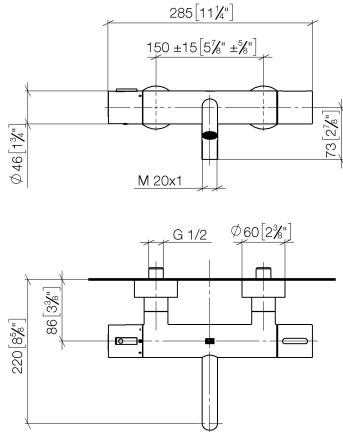

**META Bath thermostat for wall mounting without shower set - Brushed Light Gold**

META

34 201 979

- 210mm projection
- circular normal flow
- rotary diverter with volume control and shut-off function
- 3/8" shower outlet
- slide-on rosettes Ø 60 mm
- 1/2" connection
- gauge 150 mm - 15 mm
- max. flow 16.9 l/min at 3 bar flow pressure

34 201 979  
mm [inches]

**Flow rate chart**

**Certificates**

LGA\_18609.

**META Bath thermostat for wall mounting without shower set - Brushed Light Gold**

META

34 201 979

Parts for other finishes can be found here: [Chrome](#)