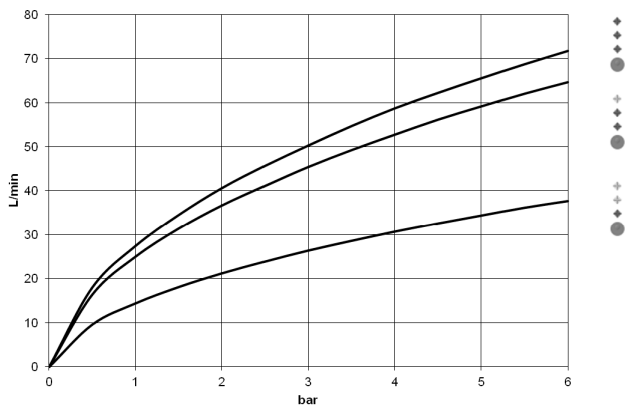

34 201 979

- 210mm projection
- circular normal flow
- rotary diverter with volume control and shut-off function
- 3/8" shower outlet
- slide-on rosettes Ø 60 mm
- 1/2" connection
- gauge 150 mm - 15 mm
- max. flow 16.9 l/min at 3 bar flow pressure
- WRAS 2201054

Intrinsic protection against back flow.

	Matte Black	34 201 979-33
	Chrome	34 201 979-00
	Brushed Platinum	34 201 979-06
	Dark Chrome	34 201 979-19
	Light Gold	34 201 979-26
	Brushed Light Gold	34 201 979-27
	Brushed Bronze	34 201 979-42
	Brushed Champagne (22kt Gold)	34 201 979-46
	Champagne (22kt Gold)	34 201 979-47
	Brushed Chrome	34 201 979-93
	Brushed Dark Platinum	34 201 979-99

34 201 979

mm [inches]

Flow rate chart

Certificates

LGA_18609.

WRAS_2201054.

Belgaqua_21-032-27_5.

34 201 979