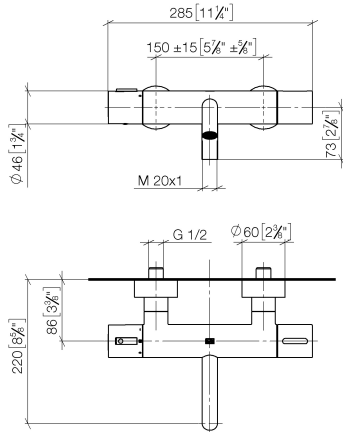

34 201 979

- 210mm projection
- circular normal flow
- rotary diverter with volume control and shut-off function
- 3/8" shower outlet
- slide-on rosettes Ø 60 mm
- 1/2" connection
- gauge 150 mm - 15 mm
- max. flow 16.9 l/min at 3 bar flow pressure
- WRAS 2201054

34 201 979

mm [inches]

**Flow rate chart**

**Certificates**

LGA\_18609.

34 201 979

Parts for other finishes can be found here: [Chrome](#)