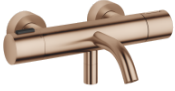

34 201 979

- 210mm projection
- circular normal flow
- rotary diverter with volume control and shut-off function
- 3/8" shower outlet
- slide-on rosettes Ø 60 mm
- 1/2" connection
- gauge 150 mm - 15 mm
- max. flow 16.9 l/min at 3 bar flow pressure
- WRAS 2201054

Intrinsic protection against back flow.

	Brushed Bronze	34 201 979-42
	Chrome	34 201 979-00
	Brushed Platinum	34 201 979-06
	Dark Chrome	34 201 979-19
	Light Gold	34 201 979-26
	Brushed Light Gold	34 201 979-27
	Matte Black	34 201 979-33
	Brushed Champagne (22kt Gold)	34 201 979-46
	Champagne (22kt Gold)	34 201 979-47
	Brushed Chrome	34 201 979-93
	Brushed Dark Platinum	34 201 979-99