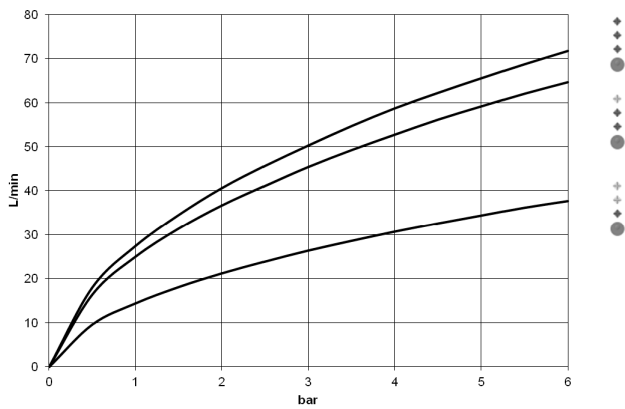

34 201 979

- 210mm projection
- circular normal flow
- rotary diverter with volume control and shut-off function
- 3/8" shower outlet
- slide-on rosettes Ø 60 mm
- 1/2" connection
- gauge 150 mm - 15 mm
- max. flow 16.9 l/min at 3 bar flow pressure
- WRAS 2201054

Intrinsic protection against back flow.

	Brushed Bronze	34 201 979-42
	Chrome	34 201 979-00
	Brushed Platinum	34 201 979-06
	Dark Chrome	34 201 979-19
	Light Gold	34 201 979-26
	Brushed Light Gold	34 201 979-27
	Matte Black	34 201 979-33
	Brushed Champagne (22kt Gold)	34 201 979-46
	Champagne (22kt Gold)	34 201 979-47
	Brushed Chrome	34 201 979-93
	Brushed Dark Platinum	34 201 979-99

34 201 979

mm [inches]

**Flow rate chart**

**Certificates**

LGA\_18609.

34 201 979

Parts for other finishes can be found here: [Chrome](#)