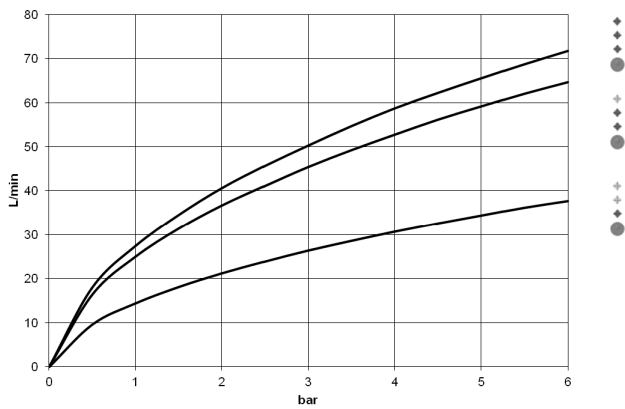

META Bath thermostat for wall mounting without shower set - Brushed Champagne (22kt Gold)

META

34 201 979

- 210mm projection
- circular normal flow
- rotary diverter with volume control and shut-off function
- 3/8" shower outlet
- slide-on rosettes Ø 60 mm
- 1/2" connection
- gauge 150 mm - 15 mm
- max. flow 16.9 l/min at 3 bar flow pressure

Intrinsic protection against back flow.

	Brushed Champagne (22kt Gold)	34 201 979-46
	Chrome	34 201 979-00
	Brushed Platinum	34 201 979-06
	Dark Chrome	34 201 979-19
	Light Gold	34 201 979-26
	Brushed Light Gold	34 201 979-27
	Matte Black	34 201 979-33
	Brushed Bronze	34 201 979-42
	Champagne (22kt Gold)	34 201 979-47
	Brushed Chrome	34 201 979-93
	Brushed Dark Platinum	34 201 979-99

34 201 979
mm [inches]

Flow rate chart

Certificates

LGA_18609.

META Bath thermostat for wall mounting without shower set - Brushed
Champagne (22kt Gold)

META

34 201 979

Parts for other
finishes can be found
here: [Chrome](#)