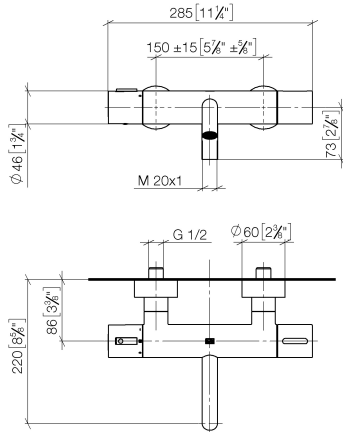

META Bath thermostat for wall mounting without shower set - Brushed Champagne (22kt Gold)

META

34 201 979

- 210mm projection
- circular normal flow
- rotary diverter with volume control and shut-off function
- 3/8" shower outlet
- slide-on rosettes Ø 60 mm
- 1/2" connection
- gauge 150 mm - 15 mm
- max. flow 16.9 l/min at 3 bar flow pressure

34 201 979
mm [inches]

Flow rate chart

Certificates

LGA_18609.

META Bath thermostat for wall mounting without shower set - Brushed
Champagne (22kt Gold)

META

34 201 979

Parts for other
finishes can be found
here: [Chrome](#)