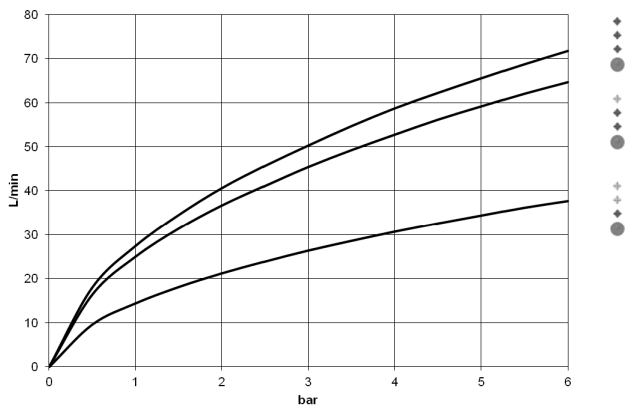

**META Bath thermostat for wall mounting without shower set - Brushed Dark Platinum**

META

34 201 979

- 210mm projection
- circular normal flow
- rotary diverter with volume control and shut-off function
- 3/8" shower outlet
- slide-on rosettes Ø 60 mm
- 1/2" connection
- gauge 150 mm - 15 mm
- max. flow 16.9 l/min at 3 bar flow pressure
- WRAS 2201054

Intrinsic protection against back flow.

	Brushed Dark Platinum	34 201 979-99
	Chrome	34 201 979-00
	Brushed Platinum	34 201 979-06
	Dark Chrome	34 201 979-19
	Light Gold	34 201 979-26
	Brushed Light Gold	34 201 979-27
	Matte Black	34 201 979-33
	Brushed Bronze	34 201 979-42
	Brushed Champagne (22kt Gold)	34 201 979-46
	Champagne (22kt Gold)	34 201 979-47
	Brushed Chrome	34 201 979-93

34 201 979  
mm [inches]

**Flow rate chart**

**Certificates**

LGA\_18609.

META Bath thermostat for wall mounting without shower set - Brushed Dark  
Platinum

META

34 201 979

Parts for other  
finishes can be found  
here: [Chrome](#)