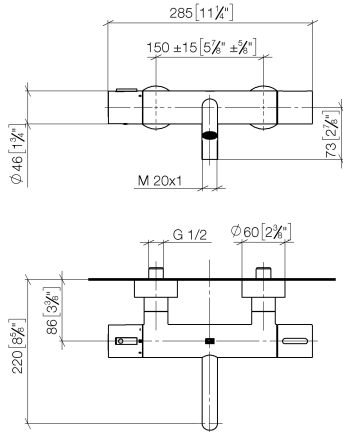

**META Bath thermostat for wall mounting without shower set - Brushed Dark Platinum**

META

34 201 979

- 210mm projection
- circular normal flow
- rotary diverter with volume control and shut-off function
- 3/8" shower outlet
- slide-on rosettes Ø 60 mm
- 1/2" connection
- gauge 150 mm - 15 mm
- max. flow 16.9 l/min at 3 bar flow pressure
- WRAS 2201054

34 201 979  
mm [inches]

**Flow rate chart**

**Certificates**

LGA\_18609.

META Bath thermostat for wall mounting without shower set - Brushed Dark  
Platinum

META

34 201 979

Parts for other  
finishes can be found  
here: [Chrome](#)