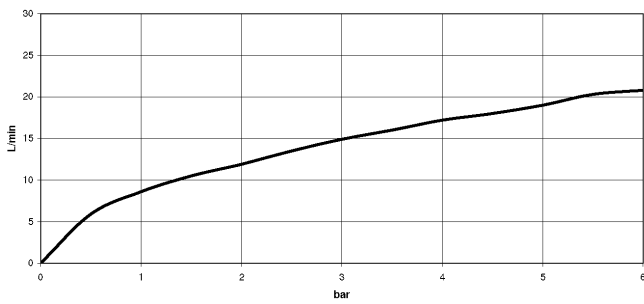

**META Bath thermostat for wall mounting with hand shower set - Brushed
Platinum**

META

34 234 979

- spout: circular, air-enriched flow
- max. flow 16.9 l/min at 3 bar flow pressure
- Hand shower: COMPACT RAIN, max. flow rate 6.8 l/min (at 3 bar)
- complete hand shower set with anti-scale system
- rotary diverter with volume control and shut-off function
- slide-on rosettes Ø 60 mm
- 210mm projection
- 1/2" connection
- gauge 150 mm - 15 mm
- metal shower hose 1250mm with integrated anti-twist protection
- shower holder rosette Ø 57mm

34 234 979
mm [inches]

Flow rate chart

Certificates

LGA_18609.

Belgaqua_21-032-
27_5.

34 234 979
Parts for other
finishes can be found
here: Chrome

Spare parts list

No.	Item Number	Name	Quantity used	Delivery time
1	34 201 979-06	META Bath thermostat for wall mounting without shower set - Brushed Platinum	1	10
2	28 050 920-06	holder	1	-
Spare part can no longer be ordered, please order the replacement item				
3	90 30 02 072 00-06	Metal shower hose 1/2" x 3/8" x 1250 mm - Brushed Platinum	1	10
4	28 019 979-06	Hand shower - Brushed Platinum	1	10