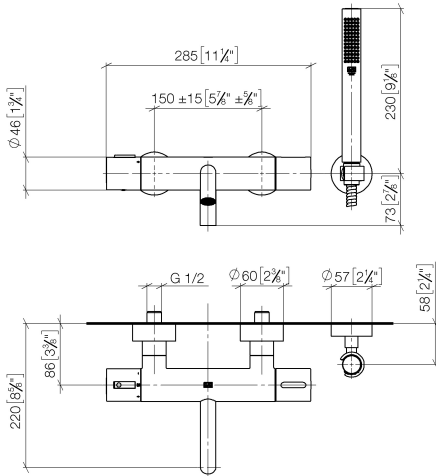

**META Bath thermostat for wall mounting with hand shower set - Brushed
Platinum**

META

34 234 979

- spout: circular, air-enriched flow
- max. flow 16.9 l/min at 3 bar flow pressure
- Hand shower: COMPACT RAIN, max. flow rate 6.8 l/min (at 3 bar)
- complete hand shower set with anti-scale system
- rotary diverter with volume control and shut-off function
- slide-on rosettes Ø 60 mm
- 210mm projection
- 1/2" connection
- gauge 150 mm - 15 mm
- metal shower hose 1250mm with integrated anti-twist protection
- shower holder rosette Ø 57mm

Intrinsic protection against back flow.

	Brushed Platinum	34 234 979-06
	Chrome	34 234 979-00
	Dark Chrome	34 234 979-19
	Light Gold	34 234 979-26
	Brushed Light Gold	34 234 979-27
	Matte Black	34 234 979-33
	Brushed Bronze	34 234 979-42
	Brushed Champagne (22kt Gold)	34 234 979-46
	Champagne (22kt Gold)	34 234 979-47
	Brushed Chrome	34 234 979-93
	Brushed Dark Platinum	34 234 979-99

34 234 979
mm [inches]

Flow rate chart

Certificates

LGA_18609.

Belgaqua_21-032-
27_5.

34 234 979
Parts for other
finishes can be found
here: Chrome

Spare parts list

No.	Item Number	Name	Quantity used	Delivery time
1	34 201 979-06	META Bath thermostat for wall mounting without shower set - Brushed Platinum	1	10
2	28 050 920-06	holder	1	-
Spare part can no longer be ordered, please order the replacement item				
3	90 30 02 072 00-06	Metal shower hose 1/2" x 3/8" x 1250 mm - Brushed Platinum	1	10
4	28 019 979-06	Hand shower - Brushed Platinum	1	10