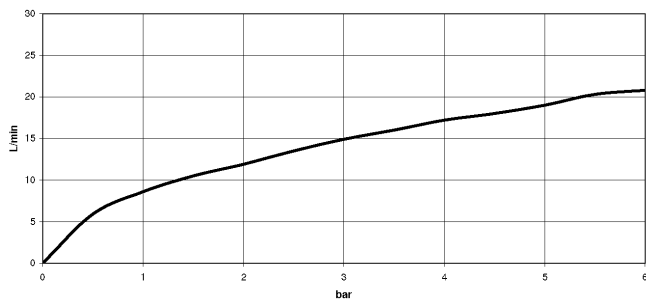

34 234 979

- spout: circular, air-enriched flow
- max. flow 16.9 l/min at 3 bar flow pressure
- Hand shower: COMPACT RAIN, max. flow rate 6.8 l/min (at 3 bar)
- complete hand shower set with anti-scale system
- rotary diverter with volume control and shut-off function
- slide-on rosettes Ø 60 mm
- 210mm projection
- 1/2" connection
- gauge 150 mm - 15 mm
- metal shower hose 1250mm with integrated anti-twist protection
- shower holder rosette Ø 57mm

34 234 979

mm [inches]

Flow rate chart

Certificates

LGA_18609.

34 234 979

Parts for other
finishes can be found
here: [Chrome](#)