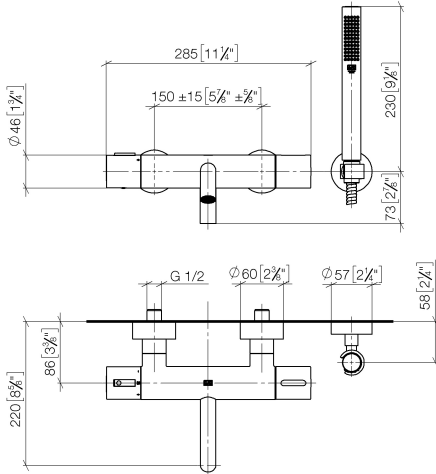

34 234 979

- spout: circular, air-enriched flow
- max. flow 16.9 l/min at 3 bar flow pressure
- Hand shower: COMPACT RAIN, max. flow rate 6.8 l/min (at 3 bar)
- complete hand shower set with anti-scale system
- rotary diverter with volume control and shut-off function
- slide-on rosettes Ø 60 mm
- 210mm projection
- 1/2" connection
- gauge 150 mm - 15 mm
- metal shower hose 1250mm with integrated anti-twist protection
- shower holder rosette Ø 57mm

Intrinsic protection against back flow.

	Dark Chrome	34 234 979-19
	Chrome	34 234 979-00
	Brushed Platinum	34 234 979-06
	Light Gold	34 234 979-26
	Brushed Light Gold	34 234 979-27
	Matte Black	34 234 979-33
	Brushed Bronze	34 234 979-42
	Brushed Champagne (22kt Gold)	34 234 979-46
	Champagne (22kt Gold)	34 234 979-47
	Brushed Chrome	34 234 979-93
	Brushed Dark Platinum	34 234 979-99

34 234 979

mm [inches]

Flow rate chart

Certificates

LGA_18609.

34 234 979

Parts for other
finishes can be found
here: [Chrome](#)