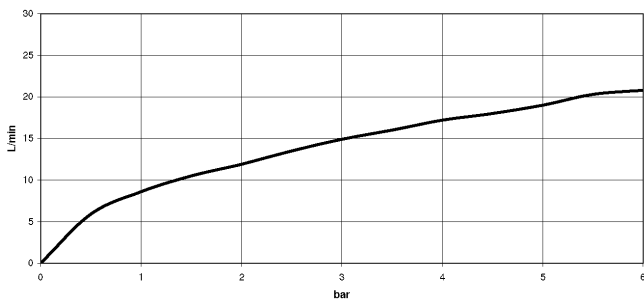

META Bath thermostat for wall mounting with hand shower set - Brushed Light Gold

META

34 234 979

- spout: circular, air-enriched flow
- max. flow 16.9 l/min at 3 bar flow pressure
- Hand shower: COMPACT RAIN, max. flow rate 6.8 l/min (at 3 bar)
- complete hand shower set with anti-scale system
- rotary diverter with volume control and shut-off function
- slide-on rosettes Ø 60 mm
- 210mm projection
- 1/2" connection
- gauge 150 mm - 15 mm
- metal shower hose 1250mm with integrated anti-twist protection
- shower holder rosette Ø 57mm

Intrinsic protection against back flow.

	Brushed Light Gold	34 234 979-27
	Chrome	34 234 979-00
	Brushed Platinum	34 234 979-06
	Dark Chrome	34 234 979-19
	Light Gold	34 234 979-26
	Matte Black	34 234 979-33
	Brushed Bronze	34 234 979-42
	Brushed Champagne (22kt Gold)	34 234 979-46
	Champagne (22kt Gold)	34 234 979-47
	Brushed Chrome	34 234 979-93
	Brushed Dark Platinum	34 234 979-99

34 234 979
mm [inches]

Flow rate chart

Certificates

LGA_18609.

34 234 979
Parts for other
finishes can be found
here: [Chrome](#)

Spare parts list

No.	Item Number	Name	Quantity used	Delivery time
1	34 201 979-27	META Bath thermostat for wall mounting without shower set - Brushed Light Gold	1	30
2	28 050 920-27	holder	1	-
Spare part can no longer be ordered, please order the replacement item				
3	90 30 02 072 00-27	Metal shower hose 1/2" x 3/8" x 1250 mm - Brushed Light Gold	1	30
4	28 019 979-27	Hand shower - Brushed Light Gold	1	30