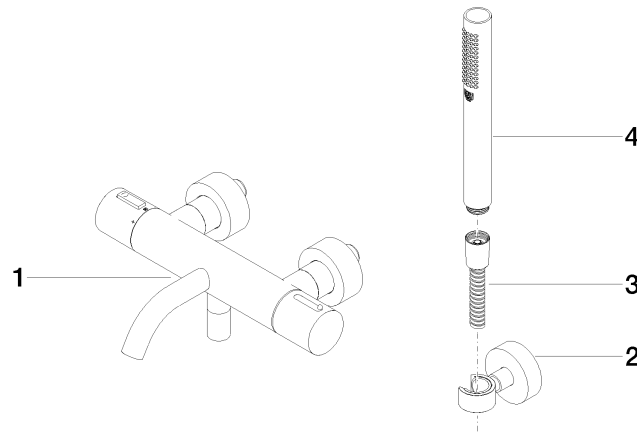

META Bath thermostat for wall mounting with hand shower set - Brushed Light Gold

META

34 234 979

- spout: circular, air-enriched flow
- max. flow 16.9 l/min at 3 bar flow pressure
- Hand shower: COMPACT RAIN, max. flow rate 6.8 l/min (at 3 bar)
- complete hand shower set with anti-scale system
- rotary diverter with volume control and shut-off function
- slide-on rosettes Ø 60 mm
- 210mm projection
- 1/2" connection
- gauge 150 mm - 15 mm
- metal shower hose 1250mm with integrated anti-twist protection
- shower holder rosette Ø 57mm

34 234 979
mm [inches]

Flow rate chart

Certificates

LGA_18609.

34 234 979
Parts for other
finishes can be found
here: [Chrome](#)

Spare parts list

No.	Item Number	Name	Quantity used	Delivery time
1	34 201 979-27	META Bath thermostat for wall mounting without shower set - Brushed Light Gold	1	30
2	28 050 920-27	holder	1	-
Spare part can no longer be ordered, please order the replacement item				
3	90 30 02 072 00-27	Metal shower hose 1/2" x 3/8" x 1250 mm - Brushed Light Gold	1	30
4	28 019 979-27	Hand shower - Brushed Light Gold	1	30