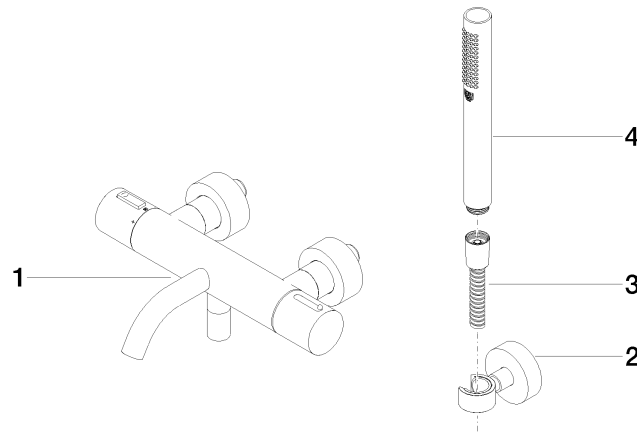

META Bath thermostat for wall mounting with hand shower set - Brushed Bronze

META

34 234 979

- spout: circular, air-enriched flow
- max. flow 16.9 l/min at 3 bar flow pressure
- Hand shower: COMPACT RAIN, max. flow rate 6.8 l/min (at 3 bar)
- complete hand shower set with anti-scale system
- rotary diverter with volume control and shut-off function
- slide-on rosettes Ø 60 mm
- 210mm projection
- 1/2" connection
- gauge 150 mm - 15 mm
- metal shower hose 1250mm with integrated anti-twist protection
- shower holder rosette Ø 57mm

34 234 979
mm [inches]

Flow rate chart

Certificates

LGA_18609.

34 234 979
Parts for other
finishes can be found
here: [Chrome](#)

Spare parts list

No.	Item Number	Name	Quantity used	Delivery time
1	34 201 979-42	META Bath thermostat for wall mounting without shower set - Brushed Bronze	1	30
2	28 050 920-42	holder	1	-
Spare part can no longer be ordered, please order the replacement item				
3	90 30 02 072 00-42	hose	1	30
4	28 019 979-42	Hand shower - Brushed Bronze	1	30