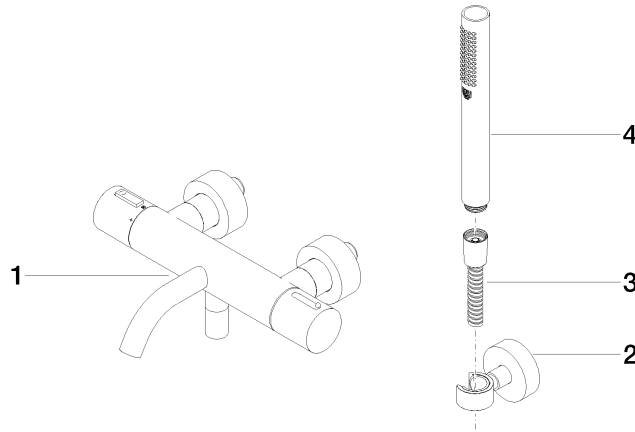

META Bath thermostat for wall mounting with hand shower set - Champagne (22kt Gold)

META

34 234 979

- spout: circular, air-enriched flow
- max. flow 16.9 l/min at 3 bar flow pressure
- Hand shower: COMPACT RAIN, max. flow rate 6.8 l/min (at 3 bar)
- complete hand shower set with anti-scale system
- rotary diverter with volume control and shut-off function
- slide-on rosettes Ø 60 mm
- 210mm projection
- 1/2" connection
- gauge 150 mm - 15 mm
- metal shower hose 1250mm with integrated anti-twist protection
- shower holder rosette Ø 57mm

34 234 979
mm [inches]

Flow rate chart

Certificates

LGA_18609.

34 234 979
Parts for other
finishes can be found
here: [Chrome](#)

Spare parts list

No.	Item Number	Name	Quantity used	Delivery time
1	34 201 979-47	META Bath thermostat for wall mounting without shower set - Champagne (22kt Gold)	1	30
2	28 050 920-47	holder	1	-
Spare part can no longer be ordered, please order the replacement item				
3	90 30 02 072 00-47	Metal shower hose 1/2" x 3/8" x 1250 mm - Champagne (22kt Gold)	1	30
4	28 019 979-47	Hand shower - Champagne (22kt Gold)	1	30