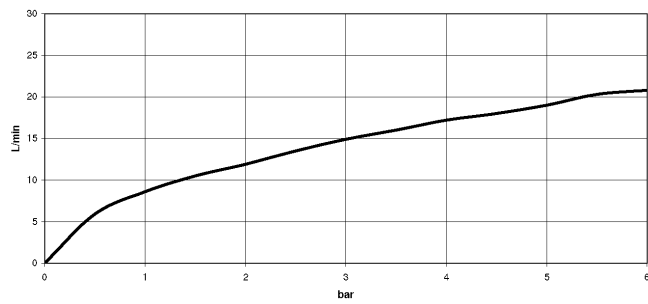

Flow rate chart

Certificates

LGA_18609.