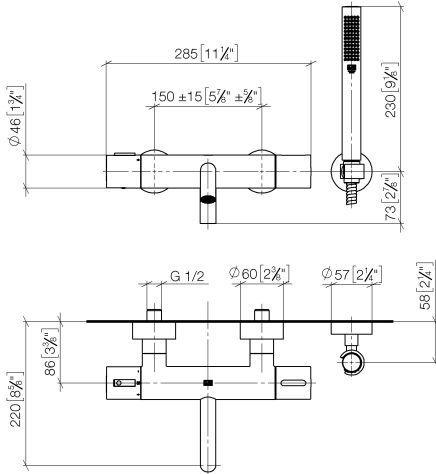

META Bath thermostat for wall mounting with hand shower set - Champagne (22kt Gold)

META

34 234 979

- spout: circular, air-enriched flow
- max. flow 16.9 l/min at 3 bar flow pressure
- Hand shower: COMPACT RAIN, max. flow rate 6.8 l/min (at 3 bar)
- complete hand shower set with anti-scale system
- rotary diverter with volume control and shut-off function
- slide-on rosettes Ø 60 mm
- 210mm projection
- 1/2" connection
- gauge 150 mm - 15 mm
- metal shower hose 1250mm with integrated anti-twist protection
- shower holder rosette Ø 57mm

Intrinsic protection against back flow.

	Champagne (22kt Gold)	34 234 979-47
	Chrome	34 234 979-00
	Brushed Platinum	34 234 979-06
	Dark Chrome	34 234 979-19
	Light Gold	34 234 979-26
	Brushed Light Gold	34 234 979-27
	Matte Black	34 234 979-33
	Brushed Bronze	34 234 979-42
	Brushed Champagne (22kt Gold)	34 234 979-46
	Brushed Chrome	34 234 979-93
	Brushed Dark Platinum	34 234 979-99

34 234 979
mm [inches]

Flow rate chart

Certificates

LGA_18609.

34 234 979
Parts for other
finishes can be found
here: [Chrome](#)

Spare parts list

No.	Item Number	Name	Quantity used	Delivery time
1	34 201 979-47	META Bath thermostat for wall mounting without shower set - Champagne (22kt Gold)	1	30
2	28 050 920-47	holder	1	-
Spare part can no longer be ordered, please order the replacement item				
3	90 30 02 072 00-47	Metal shower hose 1/2" x 3/8" x 1250 mm - Champagne (22kt Gold)	1	30
4	28 019 979-47	Hand shower - Champagne (22kt Gold)	1	30