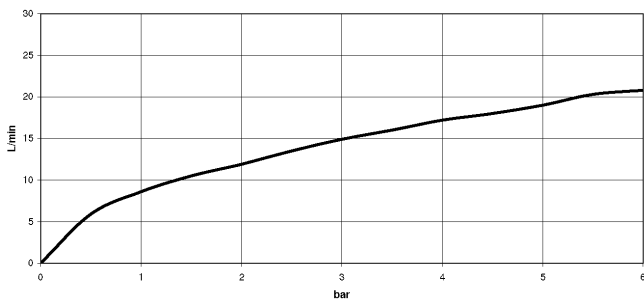

**META Bath thermostat for wall mounting with hand shower set - Brushed Dark Platinum**

META

34 234 979

- spout: circular, air-enriched flow
- max. flow 16.9 l/min at 3 bar flow pressure
- Hand shower: COMPACT RAIN, max. flow rate 6.8 l/min (at 3 bar)
- complete hand shower set with anti-scale system
- rotary diverter with volume control and shut-off function
- slide-on rosettes Ø 60 mm
- 210mm projection
- 1/2" connection
- gauge 150 mm - 15 mm
- metal shower hose 1250mm with integrated anti-twist protection
- shower holder rosette Ø 57mm

34 234 979  
mm [inches]

**Flow rate chart**

**Certificates**

LGA\_18609.

34 234 979  
Parts for other  
finishes can be found  
here: [Chrome](#)