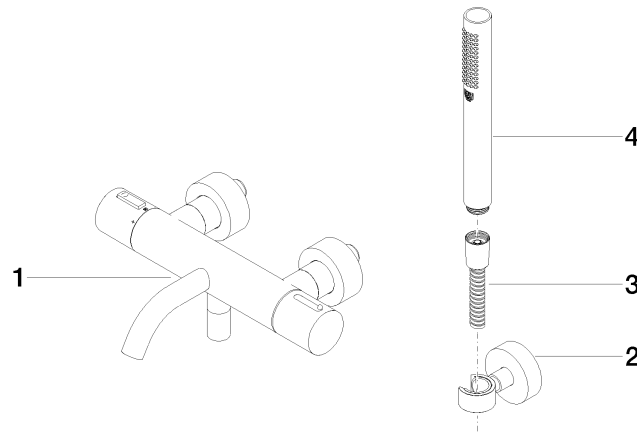

**META Bath thermostat for wall mounting with hand shower set - Brushed Dark Platinum**

META

34 234 979

- spout: circular, air-enriched flow
- max. flow 16.9 l/min at 3 bar flow pressure
- Hand shower: COMPACT RAIN, max. flow rate 6.8 l/min (at 3 bar)
- complete hand shower set with anti-scale system
- rotary diverter with volume control and shut-off function
- slide-on rosettes Ø 60 mm
- 210mm projection
- 1/2" connection
- gauge 150 mm - 15 mm
- metal shower hose 1250mm with integrated anti-twist protection
- shower holder rosette Ø 57mm

34 234 979  
mm [inches]

**Flow rate chart**

**Certificates**

LGA\_18609.

34 234 979  
Parts for other  
finishes can be found  
here: [Chrome](#)

### Spare parts list

No.	Item Number	Name	Quantity used	Delivery time
1	34 201 979-99	META Bath thermostat for wall mounting without shower set - Brushed Dark Platinum	1	30
2	28 050 920-99	holder	1	-
Spare part can no longer be ordered, please order the replacement item				
3	90 30 02 072 00-99	Metal shower hose 1/2" x 3/8" x 1250 mm - Brushed Dark Platinum	1	30
4	28 019 979-99	Hand shower - Brushed Dark Platinum	1	30