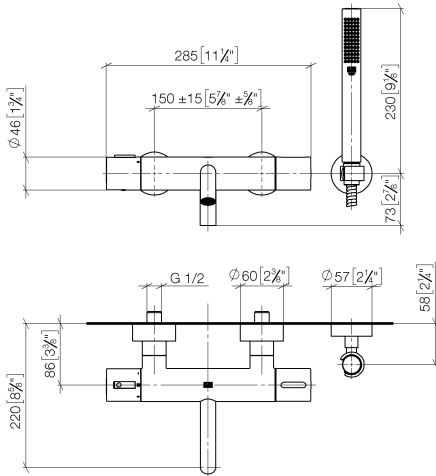

**META Bath thermostat for wall mounting with hand shower set - Brushed Dark Platinum**

META

34 234 979

- spout: circular, air-enriched flow
- max. flow 16.9 l/min at 3 bar flow pressure
- Hand shower: COMPACT RAIN, max. flow rate 6.8 l/min (at 3 bar)
- complete hand shower set with anti-scale system
- rotary diverter with volume control and shut-off function
- slide-on rosettes Ø 60 mm
- 210mm projection
- 1/2" connection
- gauge 150 mm - 15 mm
- metal shower hose 1250mm with integrated anti-twist protection
- shower holder rosette Ø 57mm

34 234 979  
mm [inches]

**Flow rate chart**

**Certificates**

LGA\_18609.

34 234 979  
Parts for other  
finishes can be found  
here: [Chrome](#)

### Spare parts list

No.	Item Number	Name	Quantity used	Delivery time
1	34 201 979-99	META Bath thermostat for wall mounting without shower set - Brushed Dark Platinum	1	30
2	28 050 920-99	holder	1	-
Spare part can no longer be ordered, please order the replacement item				
3	90 30 02 072 00-99	Metal shower hose 1/2" x 3/8" x 1250 mm - Brushed Dark Platinum	1	30
4	28 019 979-99	Hand shower - Brushed Dark Platinum	1	30