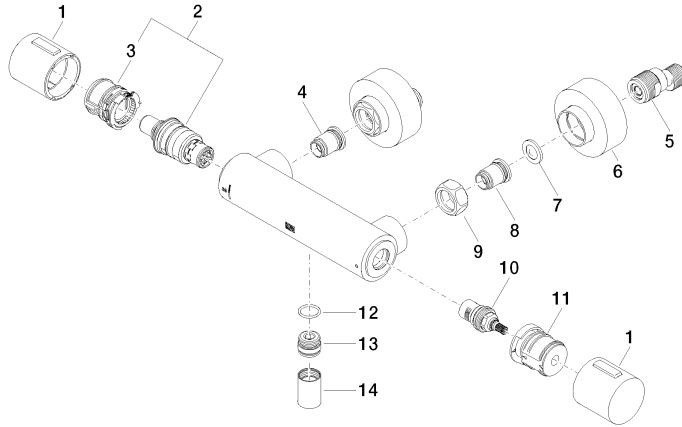

## Shower thermostat for wall mounting - Light Gold

IMO

34 442 979

- slide-on rosettes Ø 70 mm
- gauge 150 mm - 13 mm
- 3/8" shower outlet
- with volume control

Intrinsic protection against back flow.

Fits: IMO, LULU, MEM, TARA, LISSÉ, VAIA, META

34 442 979

mm [inches]

Flow rate chart

Certificates

LGA\_29986.

34 442 979

Parts for other finishes can be found here: [Chrome](#)

## Spare parts list

No.	Item Number	Name	Quantity used	Delivery time
1	90 17 33 015 00-26	handle	2	30
2	90 15 02 070 00 90	cartridge	1	2
3	90 30 40 010 00 90	regulator	1	2
4	04 31 20 530 00 90	insert	1	2
5	04 11 04 030 00 90	connection	2	2
6	90 31 20 512 00-26	rosette	2	30
7	09 29 30 050 90	sieve	2	2
8	04 31 20 540 00 90	insert	1	2
9	09 24 77 008-00	nut	2	10
10	90 90 03 236 00 90	top	1	2
11	90 30 40 017 00 90	base	1	2
12	90 14 10 010 00 90	seal	1	2
13	09 31 20 511-26	nipple	1	60
14	90 21 02 069 00-26	cover	1	30