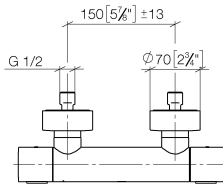

## Shower thermostat for wall mounting - Light Gold

IMO

34 442 979

- slide-on rosettes Ø 70 mm
- gauge 150 mm - 13 mm
- 3/8" shower outlet
- with volume control

Intrinsic protection against back flow.

Fits: IMO, LULU, MEM, TARA, LISSÉ, VAIA, META

34 442 979

mm [inches]

Flow rate chart

Certificates

LGA\_29986.

34 442 979

Parts for other finishes can be found here: [Chrome](#)

## Spare parts list

No.	Item Number	Name	Quantity used	Delivery time
1	90 17 33 015 00-26	handle	2	30
2	90 15 02 070 00 90	cartridge	1	2
3	90 30 40 010 00 90	regulator	1	2
4	04 31 20 530 00 90	insert	1	2
5	04 11 04 030 00 90	connection	2	2
6	90 31 20 512 00-26	rosette	2	30
7	09 29 30 050 90	sieve	2	2
8	04 31 20 540 00 90	insert	1	2
9	09 24 77 008-00	nut	2	10
10	90 90 03 236 00 90	top	1	2
11	90 30 40 017 00 90	base	1	2
12	90 14 10 010 00 90	seal	1	2
13	09 31 20 511-26	nipple	1	60
14	90 21 02 069 00-26	cover	1	30