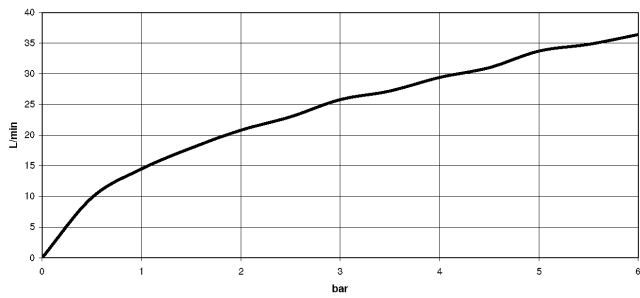

## Shower thermostat for wall mounting - Light Gold

IMO

34 442 979

- slide-on rosettes Ø 70 mm
- gauge 150 mm - 13 mm
- 3/8" shower outlet
- with volume control

Intrinsic protection against back flow.

Fits: IMO, LULU, MEM, TARA, LISSÉ, VAIA, META

34 442 979

mm [inches]

Flow rate chart

Certificates

LGA\_29986.

34 442 979

Parts for other finishes can be found here: [Chrome](#)