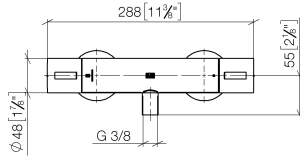

## Shower thermostat for wall mounting - Light Gold

IMO

34 442 979

- slide-on rosettes Ø 70 mm
- gauge 150 mm - 13 mm
- 3/8" shower outlet
- with volume control

Intrinsic protection against back flow.

Fits: IMO, LULU, MEM, TARA, LISSÉ, VAIA, META

34 442 979

mm [inches]

Flow rate chart

Certificates

LGA\_29986.

34 442 979

Parts for other finishes can be found here: [Chrome](#)

## Spare parts list

No.	Item Number	Name	Quantity used	Delivery time
1	90 17 33 015 00-26	handle	2	30
2	90 15 02 070 00 90	cartridge	1	2
3	90 30 40 010 00 90	regulator	1	2
4	04 31 20 530 00 90	insert	1	2
5	04 11 04 030 00 90	connection	2	2
6	90 31 20 512 00-26	rosette	2	30
7	09 29 30 050 90	sieve	2	2
8	04 31 20 540 00 90	insert	1	2
9	09 24 77 008-00	nut	2	10
10	90 90 03 236 00 90	top	1	2
11	90 30 40 017 00 90	base	1	2
12	90 14 10 010 00 90	seal	1	2
13	09 31 20 511-26	nipple	1	60
14	90 21 02 069 00-26	cover	1	30