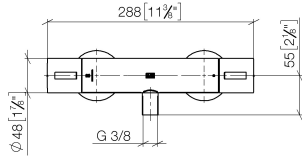

Shower thermostat for wall mounting - Brushed Light Gold

IMO

34 442 979

- slide-on rosettes Ø 70 mm
- gauge 150 mm - 13 mm
- 3/8" shower outlet
- with volume control

Intrinsic protection against back flow.

34 442 979

mm [inches]

Flow rate chart

Certificates

LGA_29986.

34 442 979

Parts for other finishes can be found here: [Chrome](#)

Spare parts list

No.	Item Number	Name	Quantity used	Delivery time
1	90 17 33 015 00-27	handle	2	30
2	90 15 02 070 00 90	cartridge	1	2
3	90 30 40 010 00 90	regulator	1	2
4	04 31 20 530 00 90	insert	1	2
5	04 11 04 030 00 90	connection	2	2
6	90 31 20 512 00-27	rosette	2	30
7	09 29 30 050 90	sieve	2	2
8	04 31 20 540 00 90	insert	1	2
9	09 24 77 008-00	nut	2	10
10	90 90 03 236 00 90	top	1	2
11	90 30 40 017 00 90	base	1	2
12	90 14 10 010 00 90	seal	1	2
13	09 31 20 511-27	nipple	1	60
14	90 21 02 069 00-27	cover	1	30