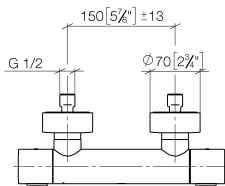

Shower thermostat for wall mounting - Brushed Light Gold

IMO

34 442 979

- slide-on rosettes Ø 70 mm
- gauge 150 mm - 13 mm
- 3/8" shower outlet
- with volume control

Intrinsic protection against back flow.

34 442 979

mm [inches]

Flow rate chart

Certificates

LGA_29986.

34 442 979

Parts for other finishes can be found here: [Chrome](#)

Spare parts list

No.	Item Number	Name	Quantity used	Delivery time
1	90 17 33 015 00-27	handle	2	30
2	90 15 02 070 00 90	cartridge	1	2
3	90 30 40 010 00 90	regulator	1	2
4	04 31 20 530 00 90	insert	1	2
5	04 11 04 030 00 90	connection	2	2
6	90 31 20 512 00-27	rosette	2	30
7	09 29 30 050 90	sieve	2	2
8	04 31 20 540 00 90	insert	1	2
9	09 24 77 008-00	nut	2	10
10	90 90 03 236 00 90	top	1	2
11	90 30 40 017 00 90	base	1	2
12	90 14 10 010 00 90	seal	1	2
13	09 31 20 511-27	nipple	1	60
14	90 21 02 069 00-27	cover	1	30