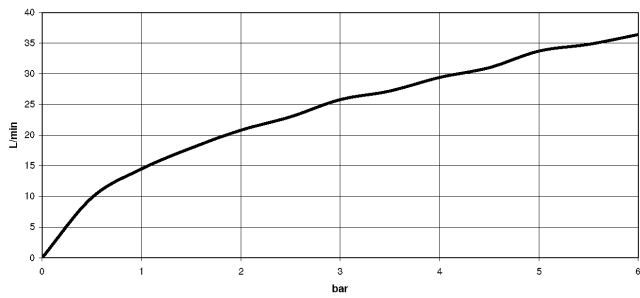

Shower thermostat for wall mounting - Brushed Light Gold

IMO

34 442 979

- slide-on rosettes Ø 70 mm
- gauge 150 mm - 13 mm
- 3/8" shower outlet
- with volume control

Intrinsic protection against back flow.

34 442 979

mm [inches]

Flow rate chart

Certificates

LGA_29986.

34 442 979

Parts for other finishes can be found here: [Chrome](#)

Spare parts list

No.	Item Number	Name	Quantity used	Delivery time
1	90 17 33 015 00-27	handle	2	30
2	90 15 02 070 00 90	cartridge	1	2
3	90 30 40 010 00 90	regulator	1	2
4	04 31 20 530 00 90	insert	1	2
5	04 11 04 030 00 90	connection	2	2
6	90 31 20 512 00-27	rosette	2	30
7	09 29 30 050 90	sieve	2	2
8	04 31 20 540 00 90	insert	1	2
9	09 24 77 008-00	nut	2	10
10	90 90 03 236 00 90	top	1	2
11	90 30 40 017 00 90	base	1	2
12	90 14 10 010 00 90	seal	1	2
13	09 31 20 511-27	nipple	1	60
14	90 21 02 069 00-27	cover	1	30