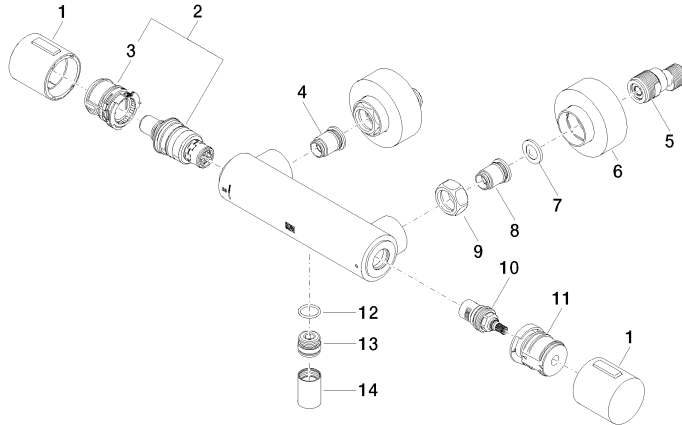

Shower thermostat for wall mounting - Brushed Light Gold

IMO

34 442 979

- slide-on rosettes Ø 70 mm
- gauge 150 mm - 13 mm
- 3/8" shower outlet
- with volume control

Intrinsic protection against back flow.

34 442 979

mm [inches]

Flow rate chart

Certificates

LGA_29986.

34 442 979

Parts for other finishes can be found here: [Chrome](#)

Spare parts list

No.	Item Number	Name	Quantity used	Delivery time
1	90 17 33 015 00-27	handle	2	30
2	90 15 02 070 00 90	cartridge	1	2
3	90 30 40 010 00 90	regulator	1	2
4	04 31 20 530 00 90	insert	1	2
5	04 11 04 030 00 90	connection	2	2
6	90 31 20 512 00-27	rosette	2	30
7	09 29 30 050 90	sieve	2	2
8	04 31 20 540 00 90	insert	1	2
9	09 24 77 008-00	nut	2	10
10	90 90 03 236 00 90	top	1	2
11	90 30 40 017 00 90	base	1	2
12	90 14 10 010 00 90	seal	1	2
13	09 31 20 511-27	nipple	1	60
14	90 21 02 069 00-27	cover	1	30