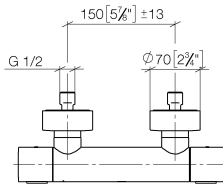

Shower thermostat for wall mounting - Matte Black

IMO

34 442 979

- slide-on rosettes Ø 70 mm
- gauge 150 mm - 13 mm
- 3/8" shower outlet
- with volume control
- WRAS 2204005

Intrinsic protection against back flow.

34 442 979

mm [inches]

Flow rate chart

Certificates

DVGW_DW-
6509DN0123.

LGA_29986.

WRAS_2204005.

Belgaqua_21-032-
27_5.

34 442 979

Parts for other finishes can be found here: [Chrome](#)

Spare parts list

No.	Item Number	Name	Quantity used	Delivery time
1	90 17 33 015 00-33	handle	2	30
2	90 15 02 070 00 90	cartridge	1	2
3	90 30 40 010 00 90	regulator	1	2
4	04 31 20 530 00 90	insert	1	2
5	04 11 04 030 00 90	connection	2	2
6	90 31 20 512 00-33	rosette	2	30
7	09 29 30 050 90	sieve	2	2
8	04 31 20 540 00 90	insert	1	2
9	09 24 77 008-00	nut	2	10
10	90 90 03 236 00 90	top	1	2
11	90 30 40 017 00 90	base	1	2
12	90 14 10 010 00 90	seal	1	2
13	09 31 20 511-33	nipple	1	60
14	90 21 02 069 00-33	cover	1	30