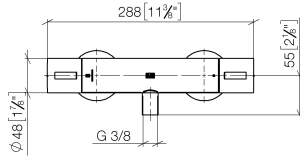

Shower thermostat for wall mounting - Matte Black

IMO

34 442 979

- slide-on rosettes Ø 70 mm
- gauge 150 mm - 13 mm
- 3/8" shower outlet
- with volume control
- WRAS 2204005

Intrinsic protection against back flow.

34 442 979

mm [inches]

Flow rate chart

Certificates

DVGW_DW-
6509DN0123.

LGA_29986.

WRAS_2204005.

Belgaqua_21-032-
27_5.

34 442 979

Parts for other finishes can be found here: [Chrome](#)

Spare parts list

No.	Item Number	Name	Quantity used	Delivery time
1	90 17 33 015 00-33	handle	2	30
2	90 15 02 070 00 90	cartridge	1	2
3	90 30 40 010 00 90	regulator	1	2
4	04 31 20 530 00 90	insert	1	2
5	04 11 04 030 00 90	connection	2	2
6	90 31 20 512 00-33	rosette	2	30
7	09 29 30 050 90	sieve	2	2
8	04 31 20 540 00 90	insert	1	2
9	09 24 77 008-00	nut	2	10
10	90 90 03 236 00 90	top	1	2
11	90 30 40 017 00 90	base	1	2
12	90 14 10 010 00 90	seal	1	2
13	09 31 20 511-33	nipple	1	60
14	90 21 02 069 00-33	cover	1	30