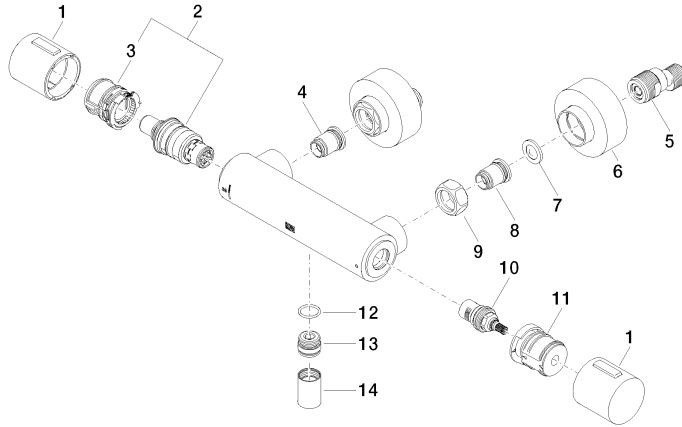

Shower thermostat for wall mounting - Matte Black

IMO

34 442 979

- slide-on rosettes Ø 70 mm
- gauge 150 mm - 13 mm
- 3/8" shower outlet
- with volume control
- WRAS 2204005

Intrinsic protection against back flow.

34 442 979

mm [inches]

Flow rate chart

Certificates

DVGW_DW-
6509DN0123.

LGA_29986.

WRAS_2204005.

Belgaqua_21-032-
27_5.

34 442 979

Parts for other finishes can be found here: [Chrome](#)

Spare parts list

No.	Item Number	Name	Quantity used	Delivery time
1	90 17 33 015 00-33	handle	2	30
2	90 15 02 070 00 90	cartridge	1	2
3	90 30 40 010 00 90	regulator	1	2
4	04 31 20 530 00 90	insert	1	2
5	04 11 04 030 00 90	connection	2	2
6	90 31 20 512 00-33	rosette	2	30
7	09 29 30 050 90	sieve	2	2
8	04 31 20 540 00 90	insert	1	2
9	09 24 77 008-00	nut	2	10
10	90 90 03 236 00 90	top	1	2
11	90 30 40 017 00 90	base	1	2
12	90 14 10 010 00 90	seal	1	2
13	09 31 20 511-33	nipple	1	60
14	90 21 02 069 00-33	cover	1	30