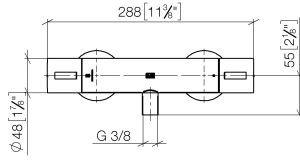

## Shower thermostat for wall mounting - Brushed Bronze

IMO

34 442 979

- slide-on rosettes Ø 70 mm
- gauge 150 mm - 13 mm
- 3/8" shower outlet
- with volume control
- WRAS 2204005

Intrinsic protection against back flow.

34 442 979

mm [inches]

Flow rate chart

Certificates

LGA\_29986.

34 442 979

Parts for other finishes can be found here: [Chrome](#)

## Spare parts list

No.	Item Number	Name	Quantity used	Delivery time
1	90 17 33 015 00-42	handle	2	30
2	90 15 02 070 00 90	cartridge	1	2
3	90 30 40 010 00 90	regulator	1	2
4	04 31 20 530 00 90	insert	1	2
5	04 11 04 030 00 90	connection	2	2
6	90 31 20 512 00-42	rosette	2	30
7	09 29 30 050 90	sieve	2	2
8	04 31 20 540 00 90	insert	1	2
9	09 24 77 008-00	nut	2	10
10	90 90 03 236 00 90	top	1	2
11	90 30 40 017 00 90	base	1	2
12	90 14 10 010 00 90	seal	1	2
13	09 31 20 511-42	nipple	1	60
14	90 21 02 069 00-42	cover	1	30