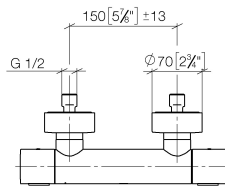

## Shower thermostat for wall mounting - Brushed Bronze

IMO

34 442 979

- slide-on rosettes Ø 70 mm
- gauge 150 mm - 13 mm
- 3/8" shower outlet
- with volume control
- WRAS 2204005

Intrinsic protection against back flow.

34 442 979

mm [inches]

Flow rate chart

Certificates

LGA\_29986.

34 442 979

Parts for other finishes can be found here: [Chrome](#)

## Spare parts list

No.	Item Number	Name	Quantity used	Delivery time
1	90 17 33 015 00-42	handle	2	30
2	90 15 02 070 00 90	cartridge	1	2
3	90 30 40 010 00 90	regulator	1	2
4	04 31 20 530 00 90	insert	1	2
5	04 11 04 030 00 90	connection	2	2
6	90 31 20 512 00-42	rosette	2	30
7	09 29 30 050 90	sieve	2	2
8	04 31 20 540 00 90	insert	1	2
9	09 24 77 008-00	nut	2	10
10	90 90 03 236 00 90	top	1	2
11	90 30 40 017 00 90	base	1	2
12	90 14 10 010 00 90	seal	1	2
13	09 31 20 511-42	nipple	1	60
14	90 21 02 069 00-42	cover	1	30