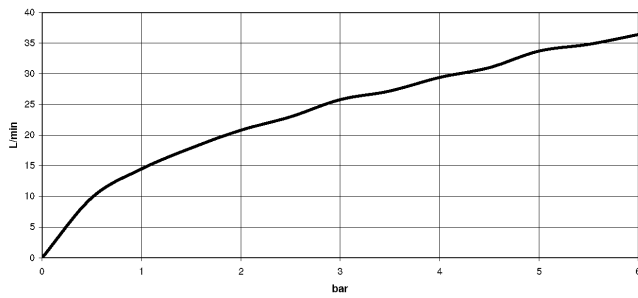

34 442 979

mm [inches]

Flow rate chart

Certificates

LGA\_29986.

34 442 979

Parts for other finishes can be found here: [Chrome](#)