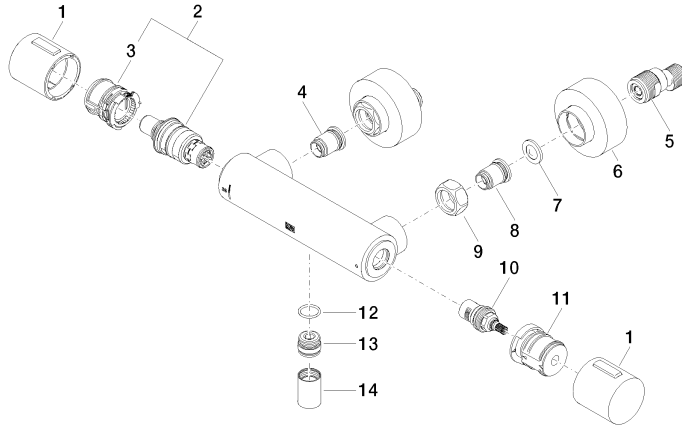

## Shower thermostat for wall mounting - Brushed Bronze

IMO

34 442 979

- slide-on rosettes Ø 70 mm
- gauge 150 mm - 13 mm
- 3/8" shower outlet
- with volume control
- WRAS 2204005

Intrinsic protection against back flow.

34 442 979

mm [inches]

Flow rate chart

Certificates

LGA\_29986.

34 442 979

Parts for other finishes can be found here: [Chrome](#)

## Spare parts list

No.	Item Number	Name	Quantity used	Delivery time
1	90 17 33 015 00-42	handle	2	30
2	90 15 02 070 00 90	cartridge	1	2
3	90 30 40 010 00 90	regulator	1	2
4	04 31 20 530 00 90	insert	1	2
5	04 11 04 030 00 90	connection	2	2
6	90 31 20 512 00-42	rosette	2	30
7	09 29 30 050 90	sieve	2	2
8	04 31 20 540 00 90	insert	1	2
9	09 24 77 008-00	nut	2	10
10	90 90 03 236 00 90	top	1	2
11	90 30 40 017 00 90	base	1	2
12	90 14 10 010 00 90	seal	1	2
13	09 31 20 511-42	nipple	1	60
14	90 21 02 069 00-42	cover	1	30