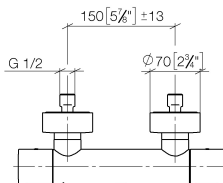

Shower thermostat for wall mounting - Brushed Champagne (22kt Gold)

IMO

34 442 979

- slide-on rosettes Ø 70 mm
- gauge 150 mm - 13 mm
- 3/8" shower outlet
- with volume control

Intrinsic protection against back flow.

34 442 979

mm [inches]

Flow rate chart

Certificates

DVGW_DW-
6509DN0123.

LGA_29986.

WRAS_2204005.

34 442 979

Parts for other finishes can be found here: [Chrome](#)

Spare parts list

No.	Item Number	Name	Quantity used	Delivery time
1	90 17 33 015 00-46	handle	2	30
2	90 15 02 070 00 90	cartridge	1	2
3	90 30 40 010 00 90	regulator	1	2
4	04 31 20 530 00 90	insert	1	2
5	04 11 04 030 00 90	connection	2	2
6	90 31 20 512 00-46	rosette	2	30
7	09 29 30 050 90	sieve	2	2
8	04 31 20 540 00 90	insert	1	2
9	09 24 77 008-00	nut	2	10
10	90 90 03 236 00 90	top	1	2
11	90 30 40 017 00 90	base	1	2
12	90 14 10 010 00 90	seal	1	2
13	09 31 20 511-46	nipple	1	60
14	90 21 02 069 00-46	cover	1	30