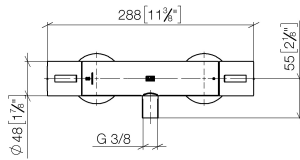

Shower thermostat for wall mounting - Brushed Champagne (22kt Gold)

IMO

34 442 979

- slide-on rosettes Ø 70 mm
- gauge 150 mm - 13 mm
- 3/8" shower outlet
- with volume control

Intrinsic protection against back flow.

34 442 979

mm [inches]

Flow rate chart

Certificates

DVGW_DW-
6509DN0123.

LGA_29986.

WRAS_2204005.

34 442 979