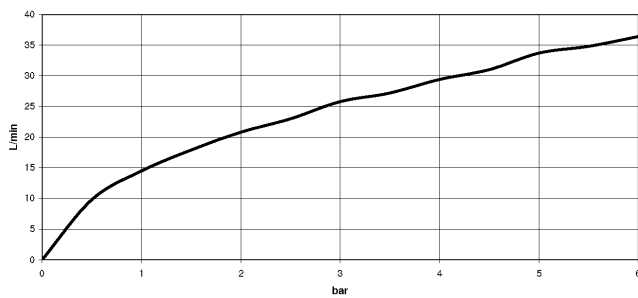

34 442 979

mm [inches]

Flow rate chart

Certificates

DVGW_DW-
6509DN0123.

LGA_29986.

WRAS_2204005.

34 442 979