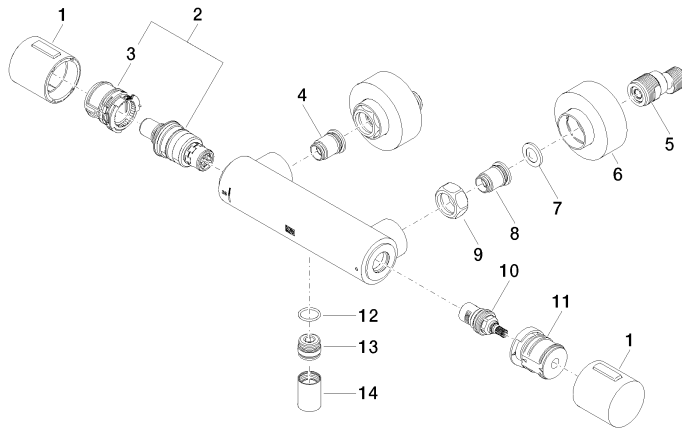

Shower thermostat for wall mounting - Brushed Champagne (22kt Gold)

IMO

34 442 979

- slide-on rosettes Ø 70 mm
- gauge 150 mm - 13 mm
- 3/8" shower outlet
- with volume control

Intrinsic protection against back flow.

34 442 979

mm [inches]

Flow rate chart

Certificates

DVGW_DW-
6509DN0123.

LGA_29986.

WRAS_2204005.

34 442 979

Parts for other finishes can be found here: [Chrome](#)

Spare parts list

No.	Item Number	Name	Quantity used	Delivery time
1	90 17 33 015 00-46	handle	2	30
2	90 15 02 070 00 90	cartridge	1	2
3	90 30 40 010 00 90	regulator	1	2
4	04 31 20 530 00 90	insert	1	2
5	04 11 04 030 00 90	connection	2	2
6	90 31 20 512 00-46	rosette	2	30
7	09 29 30 050 90	sieve	2	2
8	04 31 20 540 00 90	insert	1	2
9	09 24 77 008-00	nut	2	10
10	90 90 03 236 00 90	top	1	2
11	90 30 40 017 00 90	base	1	2
12	90 14 10 010 00 90	seal	1	2
13	09 31 20 511-46	nipple	1	60
14	90 21 02 069 00-46	cover	1	30