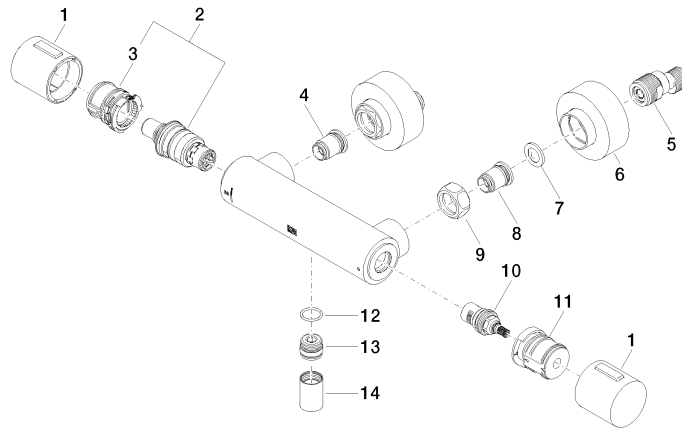

Shower thermostat for wall mounting - Brushed Chrome

IMO

34 442 979

- slide-on rosettes Ø 70 mm
- gauge 150 mm - 13 mm
- 3/8" shower outlet
- with volume control

Intrinsic protection against back flow.

Fits: IMO, LULU, MEM, TARA, LISSÉ, VAIA, META

34 442 979

mm [inches]

Flow rate chart

Certificates

DVGW_DW-
6509DN0123.

LGA_29986.

WRAS_2204005.

Belgaqua_21-032-
27_5.

34 442 979

Parts for other finishes can be found here: [Chrome](#)

Spare parts list

| No. | Item Number | Name | Quantity used | Delivery time |
|-----|--------------------|------------|---------------|---------------|
| 1 | 90 17 33 015 00-93 | handle | 2 | 20 |
| 2 | 90 15 02 070 00 90 | cartridge | 1 | 2 |
| 3 | 90 30 40 010 00 90 | regulator | 1 | 2 |
| 4 | 04 31 20 530 00 90 | insert | 1 | 2 |
| 5 | 04 11 04 030 00 90 | connection | 2 | 2 |
| 6 | 90 31 20 512 00-93 | rosette | 2 | 20 |
| 7 | 09 29 30 050 90 | sieve | 2 | 2 |
| 8 | 04 31 20 540 00 90 | insert | 1 | 2 |
| 9 | 09 24 77 008-00 | nut | 2 | 10 |
| 10 | 90 90 03 236 00 90 | top | 1 | 2 |
| 11 | 90 30 40 017 00 90 | base | 1 | 2 |
| 12 | 90 14 10 010 00 90 | seal | 1 | 2 |
| 13 | 09 31 20 511-93 | nipple | 1 | 20 |
| 14 | 90 21 02 069 00-93 | cover | 1 | - |