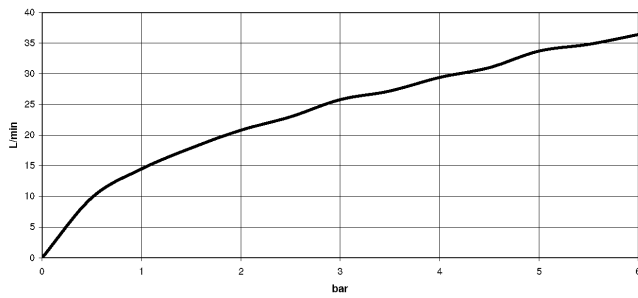

Shower thermostat for wall mounting - Brushed Chrome

IMO

34 442 979

- slide-on rosettes Ø 70 mm
- gauge 150 mm - 13 mm
- 3/8" shower outlet
- with volume control

Intrinsic protection against back flow.

Fits: IMO, LULU, MEM, TARA, LISSÉ, VAIA, META

34 442 979

mm [inches]

Flow rate chart

Certificates

DVGW_DW-
6509DN0123.

LGA_29986.

WRAS_2204005.

Belgaqua_21-032-
27_5.