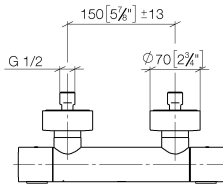

Shower thermostat for wall mounting - Brushed Chrome

IMO

34 442 979

- slide-on rosettes Ø 70 mm
- gauge 150 mm - 13 mm
- 3/8" shower outlet
- with volume control

Intrinsic protection against back flow.

Fits: IMO, LULU, MEM, TARA, LISSÉ, VAIA, META

34 442 979

mm [inches]

Flow rate chart

Certificates

DVGW_DW-
6509DN0123.

LGA_29986.

WRAS_2204005.

Belgaqua_21-032-
27_5.