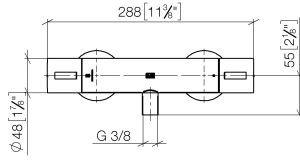

Shower thermostat for wall mounting - Brushed Chrome

IMO

34 442 979

- slide-on rosettes Ø 70 mm
- gauge 150 mm - 13 mm
- 3/8" shower outlet
- with volume control

Intrinsic protection against back flow.

Fits: IMO, LULU, MEM, TARA, LISSÉ, VAIA, META

34 442 979

mm [inches]

Flow rate chart

Certificates

DVGW_DW-
6509DN0123.

LGA_29986.

WRAS_2204005.

Belgaqua_21-032-
27_5.