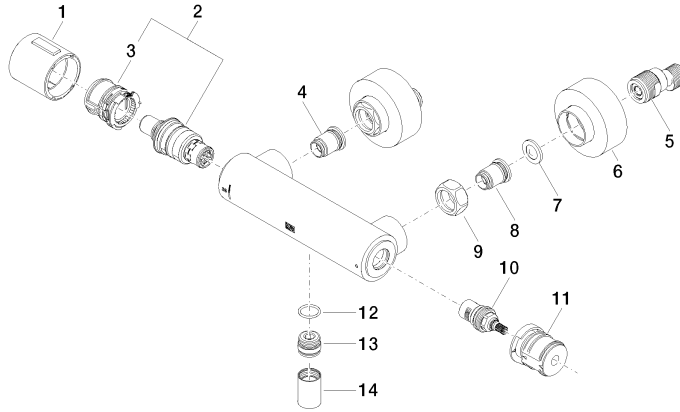

Shower thermostat for wall installation - Brushed Platinum

34 443 979

- slide-on rosettes Ø 70 mm
- gauge 150 mm - 13 mm
- 3/8" shower outlet
- with volume control

Intrinsic protection against back flow.

Required miscellaneous

TARA Regulator handle - Brushed Platinum 11 431 892-06

Shower thermostat for wall installation - Brushed Platinum

34 443 979

mm [inches]

Flow rate chart

Certificates

Belgaqua_22_281_2 LGA_29986.
7_5.

WRAS_2204005.

Shower thermostat for wall installation - Brushed Platinum

34 443 979

Parts for other finishes can be found here: [Chrome](#)

Spare parts list

No.	Item Number	Name	Quantity used	Delivery time
1	90 17 33 015 00-06	handle	1	10
2	90 15 02 070 00 90	cartridge	1	2
3	90 30 40 010 00 90	regulator	1	2
4	04 31 20 530 00 90	insert	1	2
5	04 11 04 030 00 90	connection	2	2
6	90 31 20 512 00-06	rosette	2	10
7	09 29 30 050 90	sieve	2	2
8	04 31 20 540 00 90	insert	1	2
9	09 24 77 008-00	nut	2	10
10	90 90 03 236 00 90	top	1	2
11	90 30 40 017 00 90	base	1	2
12	90 14 10 010 00 90	seal	1	2
13	09 31 20 511-06	nipple	1	60
14	90 21 02 069 00-06	cover	1	10