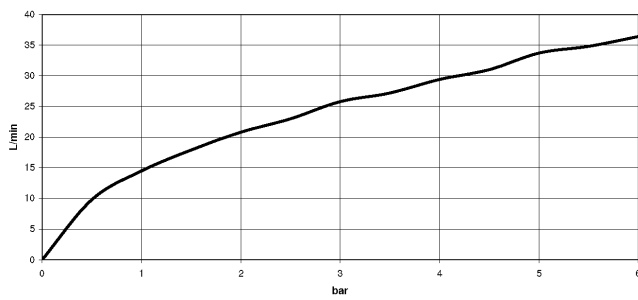

Required miscellaneous

TARA Regulator handle - Platinum 11 431 892-08

Shower thermostat for wall installation - Platinum

34 443 979

mm [inches]

Flow rate chart

Certificates

Belgaqua_22_281_2 LGA_29986.
7_5.