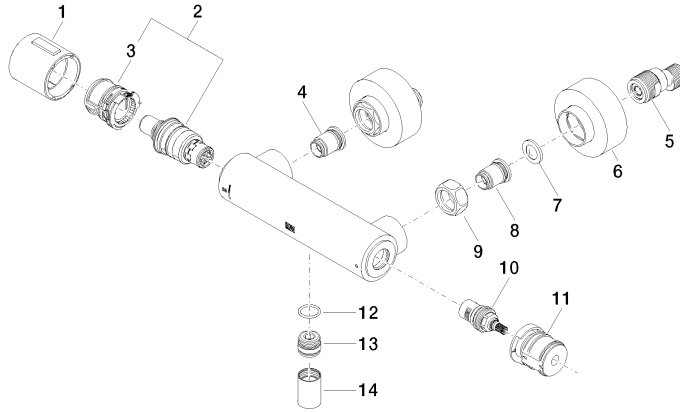

Shower thermostat for wall installation - Platinum

34 443 979

- slide-on rosettes Ø 70 mm
- gauge 150 mm - 13 mm
- 3/8" shower outlet
- with volume control

Intrinsic protection against back flow.

	Platinum	34 443 979-08
	Chrome	34 443 979-00
	Brushed Platinum	34 443 979-06
	Dark Chrome	34 443 979-19
	Brushed Durabronze (23kt Gold)	34 443 979-28
	Matte Black	34 443 979-33
	Brushed Champagne (22kt Gold)	34 443 979-46
	Champagne (22kt Gold)	34 443 979-47
	Brushed Chrome	34 443 979-93
	Brushed Dark Platinum	34 443 979-99

Required miscellaneous

TARA Regulator handle - Platinum 11 431 892-08

Shower thermostat for wall installation - Platinum

34 443 979

mm [inches]

Flow rate chart

Certificates

Belgaqua_22_281_2 LGA_29986.
7_5.

WRAS_2204005.

Shower thermostat for wall installation - Platinum

34 443 979

Parts for other finishes can be found here: [Chrome](#)

Spare parts list

No.	Item Number	Name	Quantity used	Delivery time
1	90 17 33 015 00-08	handle	1	40
2	90 15 02 070 00 90	cartridge	1	2
3	90 30 40 010 00 90	regulator	1	2
4	04 31 20 530 00 90	insert	1	2
5	04 11 04 030 00 90	connection	2	2
6	90 31 20 512 00-08	rosette	2	40
7	09 29 30 050 90	sieve	2	2
8	04 31 20 540 00 90	insert	1	2
9	09 24 77 008-00	nut	2	10
10	90 90 03 236 00 90	top	1	2
11	90 30 40 017 00 90	base	1	2
12	90 14 10 010 00 90	seal	1	2
13	09 31 20 511-08	nipple	1	60
14	90 21 02 069 00-08	cover	1	40