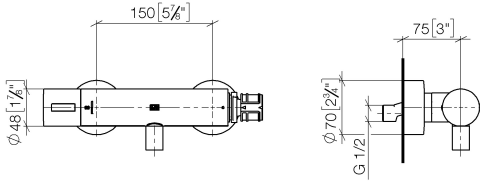

Shower thermostat for wall installation - Dark Chrome

34 443 979

- slide-on rosettes Ø 70 mm
- gauge 150 mm - 13 mm
- 3/8" shower outlet
- with volume control

Intrinsic protection against back flow.

	Dark Chrome	34 443 979-19
	Chrome	34 443 979-00
	Brushed Platinum	34 443 979-06
	Platinum	34 443 979-08
	Brushed Durabronze (23kt Gold)	34 443 979-28
	Matte Black	34 443 979-33
	Brushed Champagne (22kt Gold)	34 443 979-46
	Champagne (22kt Gold)	34 443 979-47
	Brushed Chrome	34 443 979-93
	Brushed Dark Platinum	34 443 979-99

Shower thermostat for wall installation - Dark Chrome

34 443 979

mm [inches]

Flow rate chart

Certificates

Belgaqua_22_281_2 LGA_29986.
7_5.

WRAS_2204005.

Shower thermostat for wall installation - Dark Chrome

34 443 979

Parts for other finishes can be found here: [Chrome](#)

Spare parts list

No.	Item Number	Name	Quantity used	Delivery time
1	90 17 33 015 00-19	handle	1	20
2	90 15 02 070 00 90	cartridge	1	2
3	90 30 40 010 00 90	regulator	1	2
4	04 31 20 530 00 90	insert	1	2
5	04 11 04 030 00 90	connection	2	2
6	90 31 20 512 00-19	rosette	2	20
7	09 29 30 050 90	sieve	2	2
8	04 31 20 540 00 90	insert	1	2
9	09 24 77 008-00	nut	2	10
10	90 90 03 236 00 90	top	1	2
11	90 30 40 017 00 90	base	1	2
12	90 14 10 010 00 90	seal	1	2
13	09 31 20 511-19	nipple	1	20
14	90 21 02 069 00-19	cover	1	20