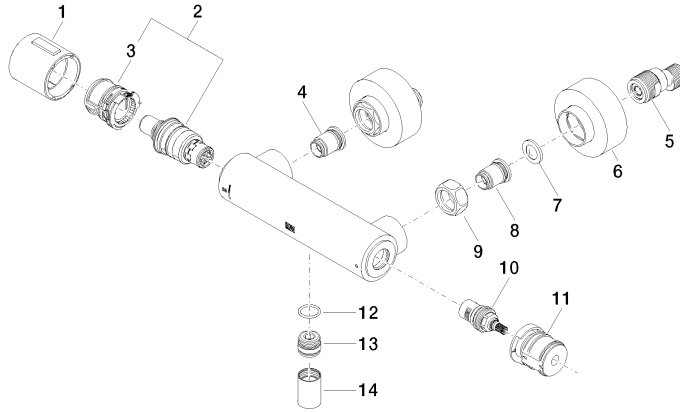

Shower thermostat for wall installation - Dark Chrome

34 443 979

- slide-on rosettes Ø 70 mm
- gauge 150 mm - 13 mm
- 3/8" shower outlet
- with volume control

Intrinsic protection against back flow.

	Dark Chrome	34 443 979-19
	Chrome	34 443 979-00
	Brushed Platinum	34 443 979-06
	Platinum	34 443 979-08
	Brushed Durabronze (23kt Gold)	34 443 979-28
	Matte Black	34 443 979-33
	Brushed Champagne (22kt Gold)	34 443 979-46
	Champagne (22kt Gold)	34 443 979-47
	Brushed Chrome	34 443 979-93
	Brushed Dark Platinum	34 443 979-99

Shower thermostat for wall installation - Dark Chrome

34 443 979

mm [inches]

Flow rate chart

Certificates

Belgaqua_22_281_2 LGA_29986.
7_5.

WRAS_2204005.

Shower thermostat for wall installation - Dark Chrome

34 443 979

Parts for other finishes can be found here: [Chrome](#)

Spare parts list

No.	Item Number	Name	Quantity used	Delivery time
1	90 17 33 015 00-19	handle	1	20
2	90 15 02 070 00 90	cartridge	1	2
3	90 30 40 010 00 90	regulator	1	2
4	04 31 20 530 00 90	insert	1	2
5	04 11 04 030 00 90	connection	2	2
6	90 31 20 512 00-19	rosette	2	20
7	09 29 30 050 90	sieve	2	2
8	04 31 20 540 00 90	insert	1	2
9	09 24 77 008-00	nut	2	10
10	90 90 03 236 00 90	top	1	2
11	90 30 40 017 00 90	base	1	2
12	90 14 10 010 00 90	seal	1	2
13	09 31 20 511-19	nipple	1	20
14	90 21 02 069 00-19	cover	1	20