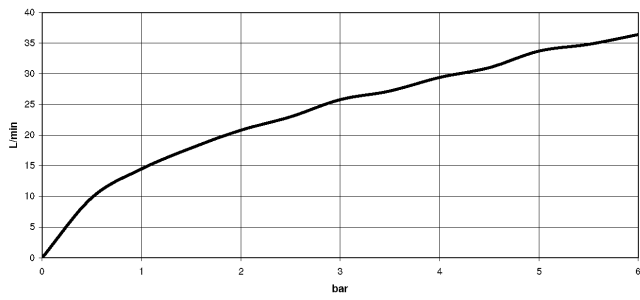

Shower thermostat for wall installation - Dark Chrome

34 443 979

- slide-on rosettes Ø 70 mm
- gauge 150 mm - 13 mm
- 3/8" shower outlet
- with volume control

Intrinsic protection against back flow.

	Dark Chrome	34 443 979-19
	Chrome	34 443 979-00
	Brushed Platinum	34 443 979-06
	Platinum	34 443 979-08
	Brushed Durabronze (23kt Gold)	34 443 979-28
	Matte Black	34 443 979-33
	Brushed Champagne (22kt Gold)	34 443 979-46
	Champagne (22kt Gold)	34 443 979-47
	Brushed Chrome	34 443 979-93
	Brushed Dark Platinum	34 443 979-99

Shower thermostat for wall installation - Dark Chrome

34 443 979

mm [inches]

Flow rate chart

Certificates

Belgaqua_22_281_2 LGA_29986.
7_5.

WRAS_2204005.

Shower thermostat for wall installation - Dark Chrome