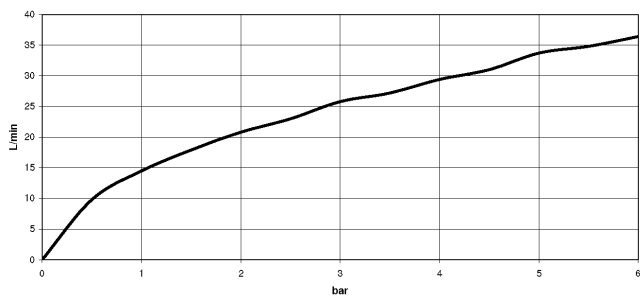

## Shower thermostat for wall installation - Brushed Durabron (23kt Gold)

---

34 443 979

mm [inches]

### Flow rate chart

---