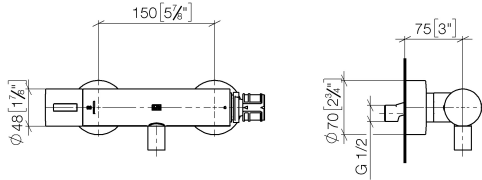

Shower thermostat for wall installation - Matte Black

34 443 979

- slide-on rosettes Ø 70 mm
- gauge 150 mm - 13 mm
- 3/8" shower outlet
- with volume control

Intrinsic protection against back flow.

	Matte Black	34 443 979-33
	Chrome	34 443 979-00
	Brushed Platinum	34 443 979-06
	Platinum	34 443 979-08
	Dark Chrome	34 443 979-19
	Brushed Durabronze (23kt Gold)	34 443 979-28
	Brushed Champagne (22kt Gold)	34 443 979-46
	Champagne (22kt Gold)	34 443 979-47
	Brushed Chrome	34 443 979-93
	Brushed Dark Platinum	34 443 979-99

Required miscellaneous

TARA Regulator handle - Matte Black 11 431 892-33

Shower thermostat for wall installation - Matte Black

34 443 979

mm [inches]

Flow rate chart

Certificates

Belgaqua_22_281_2 LGA_29986.
7_5.

WRAS_2204005.

Shower thermostat for wall installation - Matte Black

34 443 979

Parts for other finishes can be found here: [Chrome](#)

Spare parts list

No.	Item Number	Name	Quantity used	Delivery time
1	90 17 33 015 00-33	handle	1	30
2	90 15 02 070 00 90	cartridge	1	2
3	90 30 40 010 00 90	regulator	1	2
4	04 31 20 530 00 90	insert	1	2
5	04 11 04 030 00 90	connection	2	2
6	90 31 20 512 00-33	rosette	2	30
7	09 29 30 050 90	sieve	2	2
8	04 31 20 540 00 90	insert	1	2
9	09 24 77 008-00	nut	2	10
10	90 90 03 236 00 90	top	1	2
11	90 30 40 017 00 90	base	1	2
12	90 14 10 010 00 90	seal	1	2
13	09 31 20 511-33	nipple	1	60
14	90 21 02 069 00-33	cover	1	30