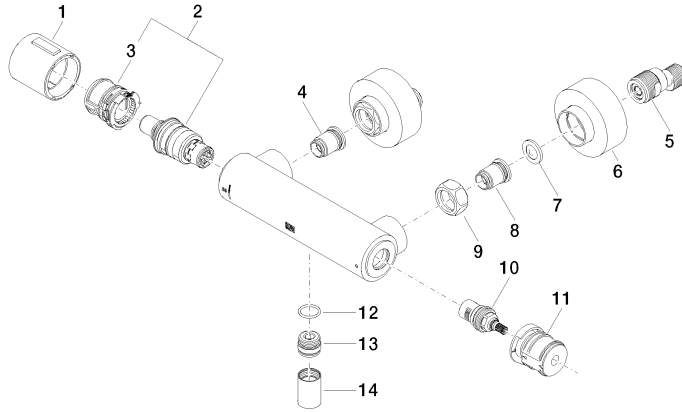

Shower thermostat for wall installation - Matte Black

34 443 979

- slide-on rosettes Ø 70 mm
- gauge 150 mm - 13 mm
- 3/8" shower outlet
- with volume control

Intrinsic protection against back flow.

	Matte Black	34 443 979-33
	Chrome	34 443 979-00
	Brushed Platinum	34 443 979-06
	Platinum	34 443 979-08
	Dark Chrome	34 443 979-19
	Brushed Durabronze (23kt Gold)	34 443 979-28
	Brushed Champagne (22kt Gold)	34 443 979-46
	Champagne (22kt Gold)	34 443 979-47
	Brushed Chrome	34 443 979-93
	Brushed Dark Platinum	34 443 979-99

Required miscellaneous

TARA Regulator handle - Matte Black 11 431 892-33

Shower thermostat for wall installation - Matte Black

34 443 979

mm [inches]

Flow rate chart

Certificates

Belgaqua_22_281_2 LGA_29986.
7_5.

WRAS_2204005.

Shower thermostat for wall installation - Matte Black

34 443 979

Parts for other finishes can be found here: [Chrome](#)

Spare parts list

No.	Item Number	Name	Quantity used	Delivery time
1	90 17 33 015 00-33	handle	1	30
2	90 15 02 070 00 90	cartridge	1	2
3	90 30 40 010 00 90	regulator	1	2
4	04 31 20 530 00 90	insert	1	2
5	04 11 04 030 00 90	connection	2	2
6	90 31 20 512 00-33	rosette	2	30
7	09 29 30 050 90	sieve	2	2
8	04 31 20 540 00 90	insert	1	2
9	09 24 77 008-00	nut	2	10
10	90 90 03 236 00 90	top	1	2
11	90 30 40 017 00 90	base	1	2
12	90 14 10 010 00 90	seal	1	2
13	09 31 20 511-33	nipple	1	60
14	90 21 02 069 00-33	cover	1	30