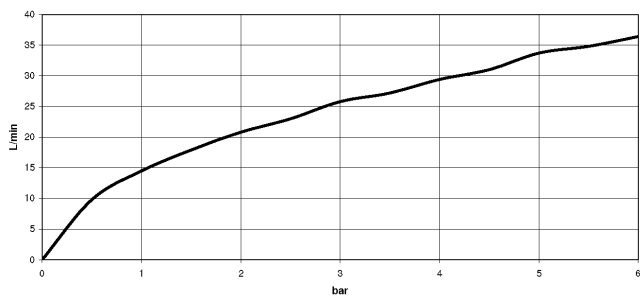

Shower thermostat for wall installation - Brushed Champagne (22kt Gold)

34 443 979

mm [inches]

Flow rate chart

Certificates

Belgaqua_22_281_2 LGA_29986.
7_5.

WRAS_2204005.

Shower thermostat for wall installation - Brushed Champagne (22kt Gold)