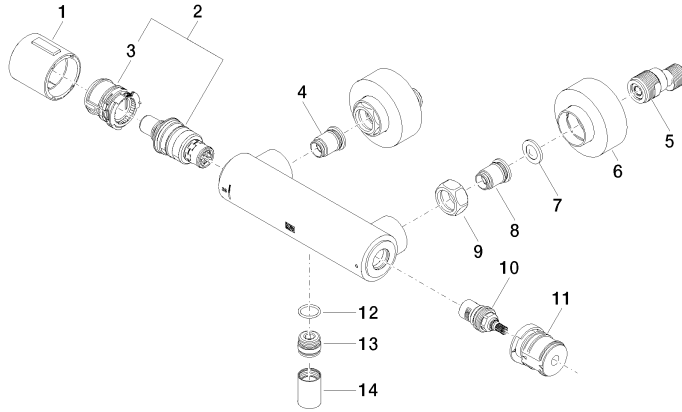

Shower thermostat for wall installation - Brushed Champagne (22kt Gold)

34 443 979

- slide-on rosettes Ø 70 mm
- gauge 150 mm - 13 mm
- 3/8" shower outlet
- with volume control

Intrinsic protection against back flow.

Shower thermostat for wall installation - Brushed Champagne (22kt Gold)

34 443 979

mm [inches]

Flow rate chart

Certificates

Belgaqua_22_281_2 LGA_29986.
7_5.

WRAS_2204005.

Shower thermostat for wall installation - Brushed Champagne (22kt Gold)

34 443 979

Parts for other finishes can be found here: [Chrome](#)

Spare parts list

No.	Item Number	Name	Quantity used	Delivery time
1	90 17 33 015 00-46	handle	1	30
2	90 15 02 070 00 90	cartridge	1	2
3	90 30 40 010 00 90	regulator	1	2
4	04 31 20 530 00 90	insert	1	2
5	04 11 04 030 00 90	connection	2	2
6	90 31 20 512 00-46	rosette	2	30
7	09 29 30 050 90	sieve	2	2
8	04 31 20 540 00 90	insert	1	2
9	09 24 77 008-00	nut	2	10
10	90 90 03 236 00 90	top	1	2
11	90 30 40 017 00 90	base	1	2
12	90 14 10 010 00 90	seal	1	2
13	09 31 20 511-46	nipple	1	60
14	90 21 02 069 00-46	cover	1	30