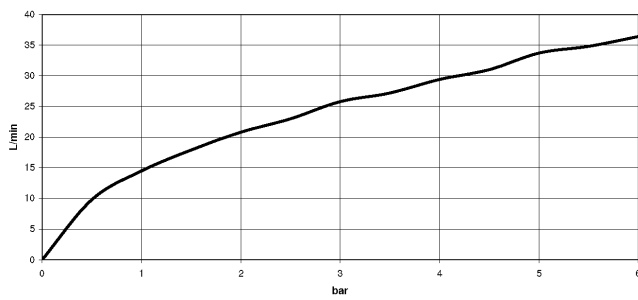

## Shower thermostat for wall installation - Champagne (22kt Gold)

---

34 443 979

mm [inches]

### Flow rate chart

---