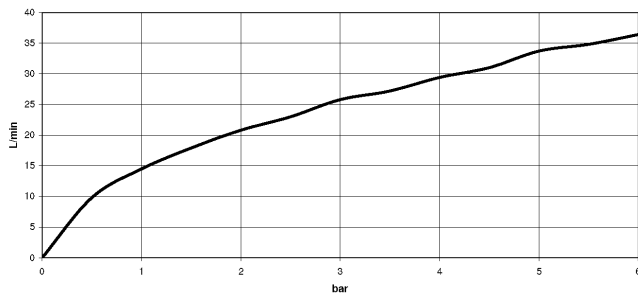

Required miscellaneous

TARA Regulator handle - Brushed Chrome 11 431 892-93

Shower thermostat for wall installation - Brushed Chrome

34 443 979

mm [inches]

Flow rate chart

Certificates

Belgaqua_22_281_2 LGA_29986.
7_5.