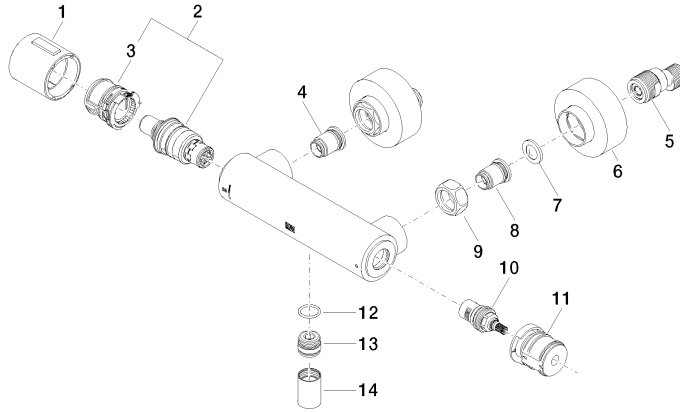

Shower thermostat for wall installation - Brushed Chrome

34 443 979

- slide-on rosettes Ø 70 mm
- gauge 150 mm - 13 mm
- 3/8" shower outlet
- with volume control

Intrinsic protection against back flow.

	Brushed Chrome	34 443 979-93
	Chrome	34 443 979-00
	Brushed Platinum	34 443 979-06
	Platinum	34 443 979-08
	Dark Chrome	34 443 979-19
	Brushed Durabrass (23kt Gold)	34 443 979-28
	Matte Black	34 443 979-33
	Brushed Champagne (22kt Gold)	34 443 979-46
	Champagne (22kt Gold)	34 443 979-47
	Brushed Dark Platinum	34 443 979-99

Required miscellaneous

TARA Regulator handle - Brushed Chrome 11 431 892-93

Shower thermostat for wall installation - Brushed Chrome

34 443 979

mm [inches]

Flow rate chart

Certificates

Belgaqua_22_281_2 LGA_29986.
7_5.

WRAS_2204005.

Shower thermostat for wall installation - Brushed Chrome

34 443 979

Parts for other finishes can be found here: [Chrome](#)

Spare parts list

No.	Item Number	Name	Quantity used	Delivery time
1	90 17 33 015 00-93	handle	1	20
2	90 15 02 070 00 90	cartridge	1	2
3	90 30 40 010 00 90	regulator	1	2
4	04 31 20 530 00 90	insert	1	2
5	04 11 04 030 00 90	connection	2	2
6	90 31 20 512 00-93	rosette	2	20
7	09 29 30 050 90	sieve	2	2
8	04 31 20 540 00 90	insert	1	2
9	09 24 77 008-00	nut	2	10
10	90 90 03 236 00 90	top	1	2
11	90 30 40 017 00 90	base	1	2
12	90 14 10 010 00 90	seal	1	2
13	09 31 20 511-93	nipple	1	20
14	90 21 02 069 00-93	cover	1	-