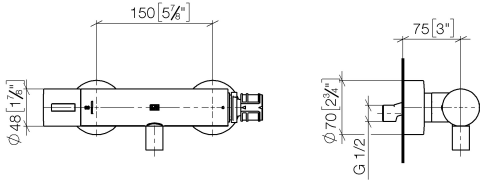

Shower thermostat for wall installation - Brushed Chrome

34 443 979

- slide-on rosettes Ø 70 mm
- gauge 150 mm - 13 mm
- 3/8" shower outlet
- with volume control

Intrinsic protection against back flow.

	Brushed Chrome	34 443 979-93
	Chrome	34 443 979-00
	Brushed Platinum	34 443 979-06
	Platinum	34 443 979-08
	Dark Chrome	34 443 979-19
	Brushed Durabrass (23kt Gold)	34 443 979-28
	Matte Black	34 443 979-33
	Brushed Champagne (22kt Gold)	34 443 979-46
	Champagne (22kt Gold)	34 443 979-47
	Brushed Dark Platinum	34 443 979-99

Required miscellaneous

TARA Regulator handle - Brushed Chrome 11 431 892-93

Shower thermostat for wall installation - Brushed Chrome

34 443 979

mm [inches]

Flow rate chart

Certificates

Belgaqua_22_281_2 LGA_29986.
7_5.

WRAS_2204005.

Shower thermostat for wall installation - Brushed Chrome

34 443 979

Parts for other finishes can be found here: [Chrome](#)

Spare parts list

No.	Item Number	Name	Quantity used	Delivery time
1	90 17 33 015 00-93	handle	1	20
2	90 15 02 070 00 90	cartridge	1	2
3	90 30 40 010 00 90	regulator	1	2
4	04 31 20 530 00 90	insert	1	2
5	04 11 04 030 00 90	connection	2	2
6	90 31 20 512 00-93	rosette	2	20
7	09 29 30 050 90	sieve	2	2
8	04 31 20 540 00 90	insert	1	2
9	09 24 77 008-00	nut	2	10
10	90 90 03 236 00 90	top	1	2
11	90 30 40 017 00 90	base	1	2
12	90 14 10 010 00 90	seal	1	2
13	09 31 20 511-93	nipple	1	20
14	90 21 02 069 00-93	cover	1	-