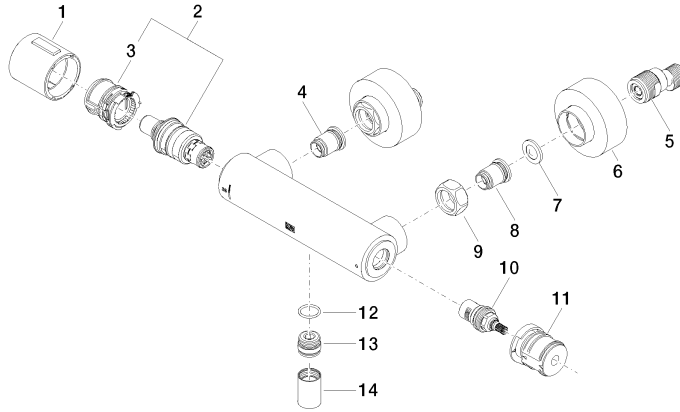

Shower thermostat for wall installation - Brushed Dark Platinum

34 443 979

- slide-on rosettes Ø 70 mm
- gauge 150 mm - 13 mm
- 3/8" shower outlet
- with volume control

Intrinsic protection against back flow.

Required miscellaneous

TARA Regulator handle - Brushed Dark Platinum 11 431 892-99

Shower thermostat for wall installation - Brushed Dark Platinum

34 443 979

mm [inches]

Flow rate chart

Certificates

Belgaqua_22_281_2 LGA_29986.
7_5.

WRAS_2204005.

Shower thermostat for wall installation - Brushed Dark Platinum

34 443 979

Parts for other finishes can be found here: [Chrome](#)

Spare parts list

No.	Item Number	Name	Quantity used	Delivery time
1	90 17 33 015 00-99	handle	1	30
2	90 15 02 070 00 90	cartridge	1	2
3	90 30 40 010 00 90	regulator	1	2
4	04 31 20 530 00 90	insert	1	2
5	04 11 04 030 00 90	connection	2	2
6	90 31 20 512 00-99	rosette	2	30
7	09 29 30 050 90	sieve	2	2
8	04 31 20 540 00 90	insert	1	2
9	09 24 77 008-00	nut	2	10
10	90 90 03 236 00 90	top	1	2
11	90 30 40 017 00 90	base	1	2
12	90 14 10 010 00 90	seal	1	2
13	09 31 20 511-99	nipple	1	60
14	90 21 02 069 00-99	cover	1	30