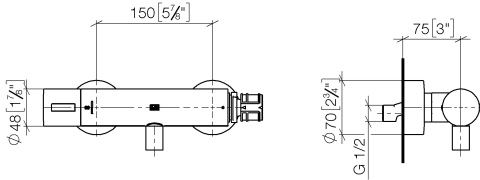

Shower thermostat for wall installation - Brushed Dark Platinum

34 443 979

- slide-on rosettes Ø 70 mm
- gauge 150 mm - 13 mm
- 3/8" shower outlet
- with volume control

Intrinsic protection against back flow.

Required miscellaneous

TARA Regulator handle - Brushed Dark Platinum 11 431 892-99

Shower thermostat for wall installation - Brushed Dark Platinum

34 443 979

mm [inches]

Flow rate chart

Certificates

Belgaqua_22_281_2 LGA_29986.
7_5.

WRAS_2204005.

Shower thermostat for wall installation - Brushed Dark Platinum

34 443 979

Parts for other finishes can be found here: [Chrome](#)

Spare parts list

No.	Item Number	Name	Quantity used	Delivery time
1	90 17 33 015 00-99	handle	1	30
2	90 15 02 070 00 90	cartridge	1	2
3	90 30 40 010 00 90	regulator	1	2
4	04 31 20 530 00 90	insert	1	2
5	04 11 04 030 00 90	connection	2	2
6	90 31 20 512 00-99	rosette	2	30
7	09 29 30 050 90	sieve	2	2
8	04 31 20 540 00 90	insert	1	2
9	09 24 77 008-00	nut	2	10
10	90 90 03 236 00 90	top	1	2
11	90 30 40 017 00 90	base	1	2
12	90 14 10 010 00 90	seal	1	2
13	09 31 20 511-99	nipple	1	60
14	90 21 02 069 00-99	cover	1	30