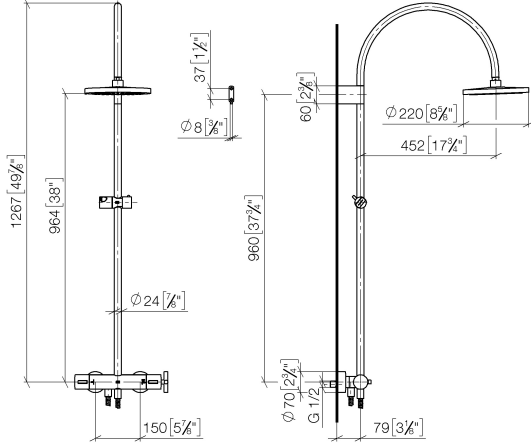

**TARA Shower pipe with shower thermostat without hand shower FlowReduce  
220 mm - Champagne (22kt Gold)**

TARA

34 458 892

- shower with fixed riser projection 452mm
- Rain shower: PURE RAIN, max. flow rate 7 l/min (at 3 bar)
- Function from: 6 l/min
- rain shower Ø 220 mm
- rain shower with anti-scale system
- rotary diverter with volume control and shut-off function
- slide-on rosettes Ø 70 mm
- height of fittings up to rain shower (bottom edge) 964mm
- height of fittings up to top edge of elbow 1267mm
- gauge 150 mm - 13 mm
- metal shower hose 1750mm with integrated anti-twist protection
- 1/2" connection
- slide bar
- Pipe diameter 23.5 mm
- This product can help a building meet the requirements of Green Building Rating Systems, e.g. LEED®, BREEAM®, DGNB
- WRAS 2204013

**TARA Shower pipe with shower thermostat without hand shower FlowReduce  
220 mm - Champagne (22kt Gold)**

TARA

34 458 892  
mm [inches]  
1:10

**Flow rate chart**

**Codes & Standards**

DIN 4109

EN 1717

ISO 3822

Scottish Water  
Byelaws

UK Water Supply  
Regulations

Ü-Zeichen

TARA Shower pipe with shower thermostat without hand shower FlowReduce  
220 mm - Champagne (22kt Gold)

---

TARA

34 458 892

Certificates

---

WRAS\_2204

LGA\_38

Belgaqua\_22\_283\_2

34 458 892

**Product version from 5/1/2022**

Parts for other  
finishes can be found  
here: [Chrome](#)

TARA Shower pipe with shower thermostat without hand shower FlowReduce  
220 mm - Champagne (22kt Gold)