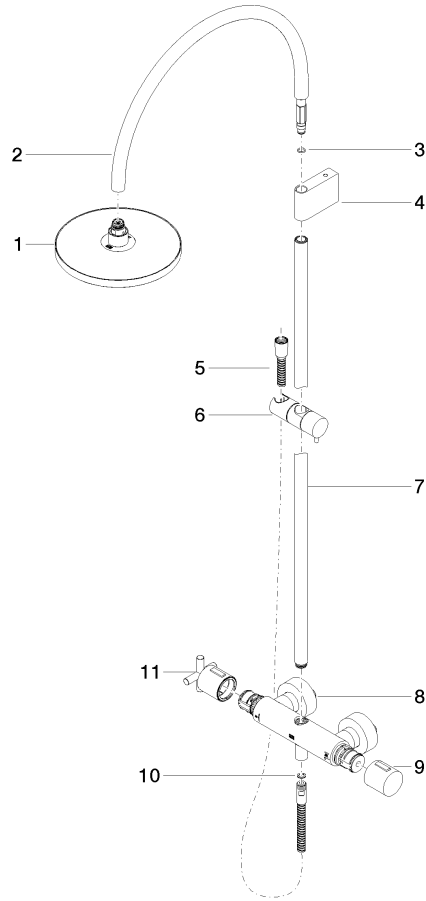

**TARA Shower pipe with shower thermostat without hand shower FlowReduce
220 mm - Brushed Chrome**

TARA

34 458 892 Product version from 5/1/2022

mm [inches]

1:10

Flow rate chart

Codes & Standards

DIN 4109

EN 1717

ISO 3822

Scottish Water
Byelaws

UK Water Supply
Regulations

Ü-Zeichen

TARA Shower pipe with shower thermostat without hand shower FlowReduce
220 mm - Brushed Chrome

TARA

34 458 892 Product version from 5/1/2022

Certificates

Belgaqua_22_283_2 WRAS_2204

LGA_38

**TARA Shower pipe with shower thermostat without hand shower FlowReduce
220 mm - Brushed Chrome**

TARA

34 458 892 Product version from 5/1/2022

Parts for other
finishes can be found
here: [Chrome](#)

Spare parts list

No.	Item Number	Name	Quantity used	Delivery time
1	90 12 05 092 20-93	shower	1	20
2	04 28 22 346 00-93	pipe	1	20
3	09 14 10 008 90	seal	1	2
4	90 17 11 150 00-93	holder	1	20
5	28 322 970-93	Metal shower hose 1/2" x 3/8" x 1750 mm - Brushed Chrome	1	20
6	12 570 970-93	Slide unit - Brushed Chrome	1	20
7	90 28 22 349 00-93	pipe	1	20
8	04 17 01 250 00-93	connection	1	20
9	90 17 33 015 00-93	handle	1	20
10	90 14 20 026 00 90	seal	1	2
11	90 17 33 021 00-93	handle	1	20