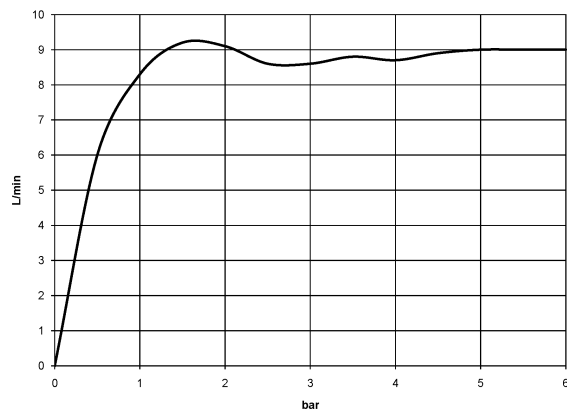

**TARA Shower pipe with shower thermostat without hand shower FlowReduce
220 mm - Brushed Chrome**

TARA

34 458 892 Product version from 5/1/2022

mm [inches]

1:10

Flow rate chart

Codes & Standards

DIN 4109