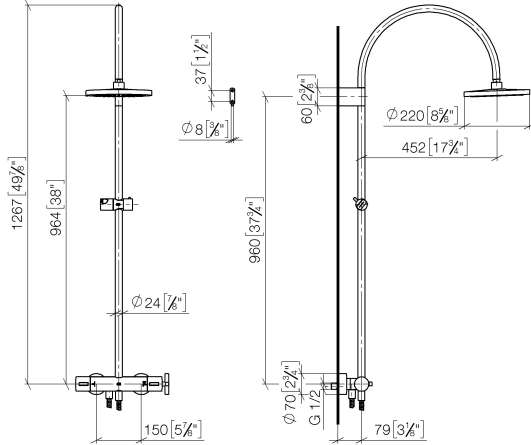

**TARA Shower pipe with shower thermostat without hand shower FlowReduce
220 mm - Brushed Chrome**

TARA

34 458 892 Product version from 5/1/2022

- shower with fixed riser projection 452mm
- Rain shower: PURE RAIN, max. flow rate 7 l/min (at 3 bar)
- Function from: 6 l/min
- rain shower Ø 220 mm
- rain shower with anti-scale system
- rotary diverter with volume control and shut-off function
- slide-on rosettes Ø 70 mm
- height of fittings up to rain shower (bottom edge) 964mm
- height of fittings up to top edge of elbow 1267mm
- gauge 150 mm - 13 mm
- metal shower hose 1750mm with integrated anti-twist protection
- 1/2" connection
- slide bar
- Pipe diameter 23.5 mm
- This product can help a building meet the requirements of Green Building Rating Systems, e.g. LEED®, BREEAM®, DGNB
- WRAS

**TARA Shower pipe with shower thermostat without hand shower FlowReduce
220 mm - Brushed Chrome**

TARA

34 458 892 Product version from 5/1/2022

mm [inches]

1:10

Flow rate chart

Codes & Standards

DIN 4109

EN 1717

ISO 3822

Scottish Water
Byelaws

UK Water Supply
Regulations

Ü-Zeichen

TARA Shower pipe with shower thermostat without hand shower FlowReduce
220 mm - Brushed Chrome

TARA

34 458 892 Product version from 5/1/2022

Spare parts list

No.	Item Number	Name	Quantity used	Delivery time
1	90 12 05 092 20-93	shower	1	20
2	04 28 22 346 00-93	pipe	1	20
3	09 14 10 008 90	seal	1	2
4	90 17 11 150 00-93	holder	1	20
5	28 322 970-93	Metal shower hose 1/2" x 3/8" x 1750 mm - Brushed Chrome	1	20
6	12 570 970-93	Slide unit - Brushed Chrome	1	20
7	90 28 22 349 00-93	pipe	1	20
8	04 17 01 250 00-93	connection	1	20
9	90 17 33 015 00-93	handle	1	20
10	90 14 20 026 00 90	seal	1	2
11	90 17 33 021 00-93	handle	1	20