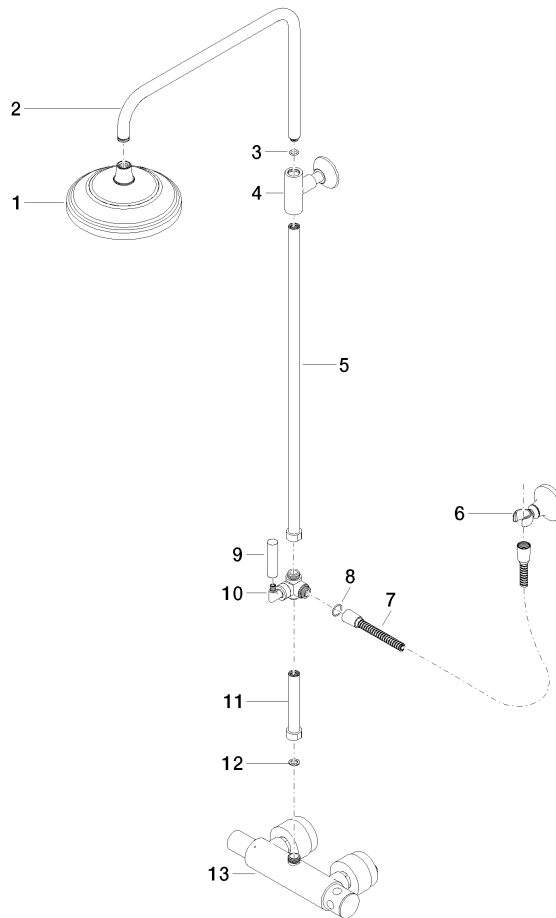

34 459 360

- shower with fixed riser projection 420mm
- rain shower Ø 200 mm
- rain shower with anti-scale system
- max. rainshower flow 14 l/min
- Function from: 8 l/min
- rotary diverter for fixed-riser shower/hand shower
- height of fittings up to rain shower (bottom edge) 985mm
- height of fittings up to top edge of elbow 1160mm
- two-part push-on rosette Ø 65 mm
- rosette for shower holder Ø 65mm
- rosette for wall mounting Ø 60mm
- gauge 150 mm - 13 mm
- metal shower hose 1250mm with integrated anti-twist protection
- 1/2" connection
- Pipe diameter 20 mm

34 459 360
1:10

Flow rate chart

Certificates

LGA_38665.

MADISON Showerpipe with shower thermostat without hand shower - Brushed
Platinum

MADISON

34 459 360
Parts for other
finishes can be found
here: [Chrome](#)

MADISON Showerpipe with shower thermostat without hand shower - Brushed Platinum

MADISON

34 459 360

Spare parts list

No.	Item Number	Name	Quantity used	Delivery time
1	04 12 05 038 01-06	shower	1	60
2	04 28 22 101 20-06	spout	1	10
3	90 14 10 011 00 90	seal	1	2
4	90 17 11 037 01-06	holder	1	-
Spare part can no longer be ordered, please order the replacement item				
5	90 28 22 104 00-06	pipe	1	-
Spare part can no longer be ordered, please order the replacement item				
6	90 17 09 045 01-06	diverter	1	10
7	09 30 30 064-06	screw	1	10
8	09 18 20 011-06	base	1	10
9	09 28 22 013 90	pipe	1	2
10	11 170 370-06	MADISON Lever insert - Brushed Platinum	1	10
11	09 30 30 062-06	screw	1	10
12	09 14 10 122 90	seal	1	2
13	28 104 970-06	Metal shower hose 1/2" x 1/2" x 1250 mm - Brushed Platinum	1	2
14	28 050 410-06	holder	1	60
15	90 28 22 103 00-06	pipe	1	-
Spare part can no longer be ordered, please order the replacement item				
16	90 14 20 002 00 90	seal	1	2
17	04 17 01 044 01-06	fitting	1	10