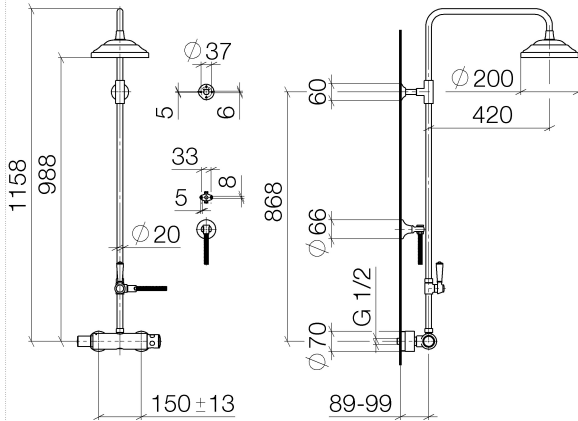

34 459 360

- shower with fixed riser projection 420mm
- rain shower Ø 200 mm
- rain shower with anti-scale system
- max. rainshower flow 14 l/min
- Function from: 8 l/min
- rotary diverter for fixed-riser shower/hand shower
- height of fittings up to rain shower (bottom edge) 985mm
- height of fittings up to top edge of elbow 1160mm
- two-part push-on rosette Ø 65 mm
- rosette for shower holder Ø 65mm
- rosette for wall mounting Ø 60mm
- gauge 150 mm - 13 mm
- metal shower hose 1250mm with integrated anti-twist protection
- 1/2" connection
- Pipe diameter 20 mm

34 459 360
1:10

Flow rate chart

Certificates

LGA_38665.

MADISON Showerpipe with shower thermostat without hand shower - Brushed
Platinum

MADISON

34 459 360
Parts for other
finishes can be found
here: [Chrome](#)

MADISON Showerpipe with shower thermostat without hand shower - Brushed Platinum

MADISON

34 459 360

Spare parts list

No.	Item Number	Name	Quantity used	Delivery time
1	04 12 05 038 01-06	shower	1	60
2	04 28 22 101 20-06	spout	1	10
3	90 14 10 011 00 90	seal	1	2
4	90 17 11 037 01-06	holder	1	-
Spare part can no longer be ordered, please order the replacement item				
5	90 28 22 104 00-06	pipe	1	-
Spare part can no longer be ordered, please order the replacement item				
6	90 17 09 045 01-06	diverter	1	10
7	09 30 30 064-06	screw	1	10
8	09 18 20 011-06	base	1	10
9	09 28 22 013 90	pipe	1	2
10	11 170 370-06	MADISON Lever insert - Brushed Platinum	1	10
11	09 30 30 062-06	screw	1	10
12	09 14 10 122 90	seal	1	2
13	28 104 970-06	Metal shower hose 1/2" x 1/2" x 1250 mm - Brushed Platinum	1	2
14	28 050 410-06	holder	1	60
15	90 28 22 103 00-06	pipe	1	-
Spare part can no longer be ordered, please order the replacement item				
16	90 14 20 002 00 90	seal	1	2
17	04 17 01 044 01-06	fitting	1	10