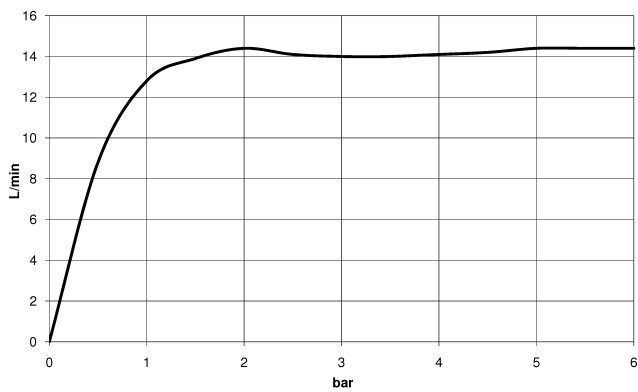

34 459 360

- shower with fixed riser projection 420mm
- rain shower Ø 200 mm
- rain shower with anti-scale system
- max. rainshower flow 14 l/min
- Function from: 8 l/min
- rotary diverter for fixed-riser shower/hand shower
- height of fittings up to rain shower (bottom edge) 985mm
- height of fittings up to top edge of elbow 1160mm
- two-part push-on rosette Ø 65 mm
- rosette for shower holder Ø 65mm
- rosette for wall mounting Ø 60mm
- gauge 150 mm - 13 mm
- metal shower hose 1250mm with integrated anti-twist protection
- 1/2" connection
- Pipe diameter 20 mm

34 459 360
1:10

Flow rate chart

Certificates

LGA_38665.

MADISON Showerpipe with shower thermostat without hand shower - Brushed
Platinum

MADISON

34 459 360
Parts for other
finishes can be found
here: [Chrome](#)