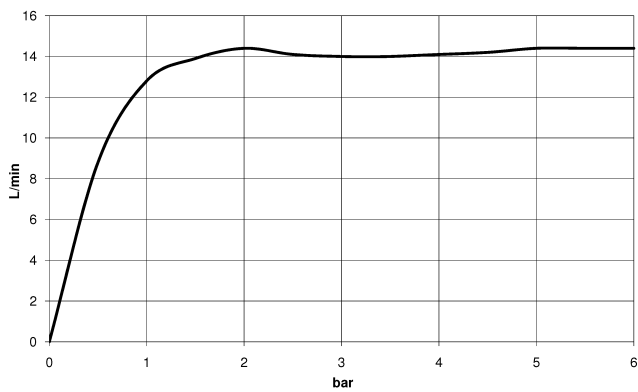

MADISON Showerpipe with shower thermostat without hand shower - Brushed Durabron (23kt Gold)

MADISON

34 459 360

- shower with fixed riser projection 420mm
- rain shower Ø 200 mm
- rain shower with anti-scale system
- max. rainshower flow 14 l/min
- Function from: 8 l/min
- rotary diverter for fixed-riser shower/hand shower
- height of fittings up to rain shower (bottom edge) 985mm
- height of fittings up to top edge of elbow 1160mm
- two-part push-on rosette Ø 65 mm
- rosette for shower holder Ø 65mm
- rosette for wall mounting Ø 60mm
- gauge 150 mm - 13 mm
- metal shower hose 1250mm with integrated anti-twist protection
- 1/2" connection
- Pipe diameter 20 mm

Intrinsic protection against back flow.

NOTE: The handles must be ordered separately from the fittings!

34 459 360
1:10

Flow rate chart

Certificates

LGA_38665.

MADISON Showerpipe with shower thermostat without hand shower - Brushed
Durabronz (23kt Gold)