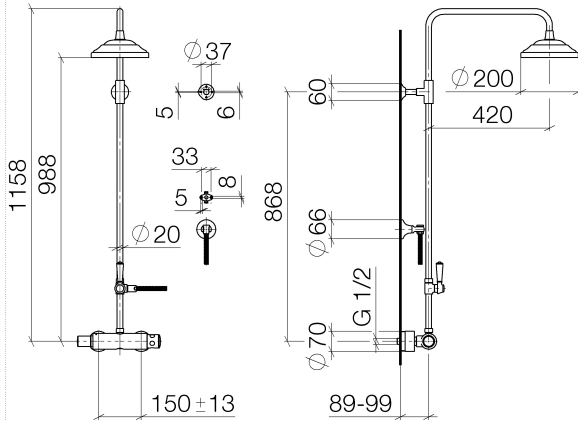

MADISON Showerpipe with shower thermostat without hand shower - Brushed Durabron (23kt Gold)

MADISON

34 459 360

- shower with fixed riser projection 420mm
- rain shower Ø 200 mm
- rain shower with anti-scale system
- max. rainshower flow 14 l/min
- Function from: 8 l/min
- rotary diverter for fixed-riser shower/hand shower
- height of fittings up to rain shower (bottom edge) 985mm
- height of fittings up to top edge of elbow 1160mm
- two-part push-on rosette Ø 65 mm
- rosette for shower holder Ø 65mm
- rosette for wall mounting Ø 60mm
- gauge 150 mm - 13 mm
- metal shower hose 1250mm with integrated anti-twist protection
- 1/2" connection
- Pipe diameter 20 mm

Intrinsic protection against back flow.

NOTE: The handles must be ordered separately from the fittings!

34 459 360
1:10

Flow rate chart

Certificates

LGA_38665.

MADISON Showerpipe with shower thermostat without hand shower - Brushed
Durabronz (23kt Gold)