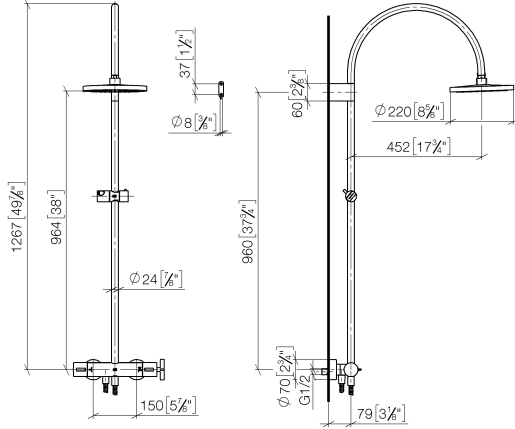

**VAIA Shower pipe with shower thermostat without hand shower FlowReduce -
Brushed Platinum**

VAIA

34 459 809

- shower with fixed riser projection 452mm
- overhead shower: rain flow
- rain shower Ø 220 mm
- rain shower with anti-scale system
- max. rainshower flow 7 l/min
- Function from: 6 l/min
- rotary diverter with volume control and shut-off function
- slide-on rosettes Ø 70 mm
- height of fittings up to rain shower (bottom edge) 964mm
- height of fittings up to top edge of elbow 1267mm
- gauge 150 mm - 13 mm
- metal shower hose 1750mm with integrated anti-twist protection
- 1/2" connection
- slide bar
- Pipe diameter 23.5 mm
- This product can help a building meet the requirements of Green Building Rating Systems, e.g. LEED®, BREEAM®, DGNB
- WRAS 2204013

Required miscellaneous

Hand shower - Brushed Platinum 28 016 979-06

Required miscellaneous

SERIES-VARIOUS Hand shower - Brushed Platinum 28 029 979-06

**VAIA Shower pipe with shower thermostat without hand shower FlowReduce -
Brushed Platinum**

VAIA

34 459 809

mm [inches]

1:10

Flow rate chart

Codes & Standards

DIN 4109

EN 1717