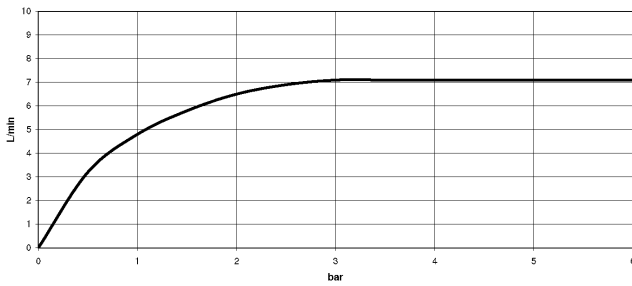

**VAIA Shower pipe with shower thermostat without hand shower FlowReduce -
Brushed Platinum**

VAIA

34 459 809

- shower with fixed riser projection 452mm
- overhead shower: rain flow
- rain shower Ø 220 mm
- rain shower with anti-scale system
- max. rainshower flow 7 l/min
- Function from: 6 l/min
- rotary diverter with volume control and shut-off function
- slide-on rosettes Ø 70 mm
- height of fittings up to rain shower (bottom edge) 964mm
- height of fittings up to top edge of elbow 1267mm
- gauge 150 mm - 13 mm
- metal shower hose 1750mm with integrated anti-twist protection
- 1/2" connection
- slide bar
- Pipe diameter 23.5 mm
- This product can help a building meet the requirements of Green Building Rating Systems, e.g. LEED®, BREEAM®, DGNB
- WRAS 2204013

VAIA

34 459 809

mm [inches]

1:10

Flow rate chart

Codes & Standards

DIN 4109

EN 1717